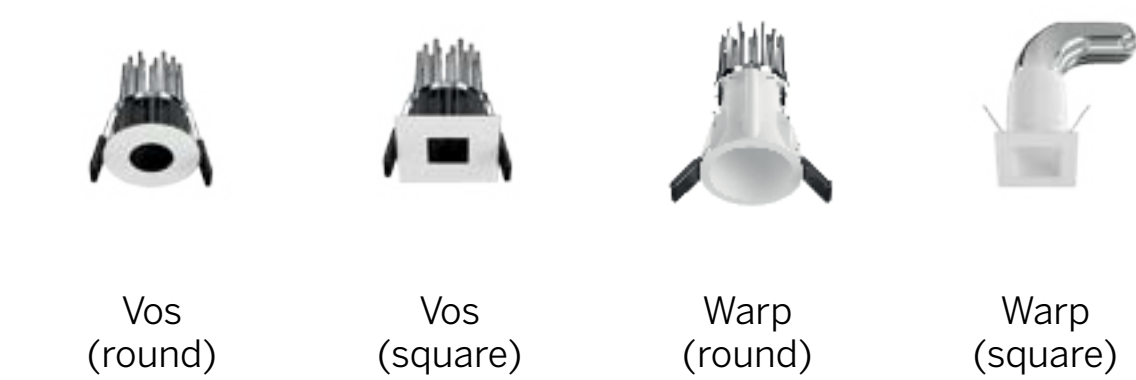

Vos (round)   Vos (square)   Warp (round)   Warp (square)