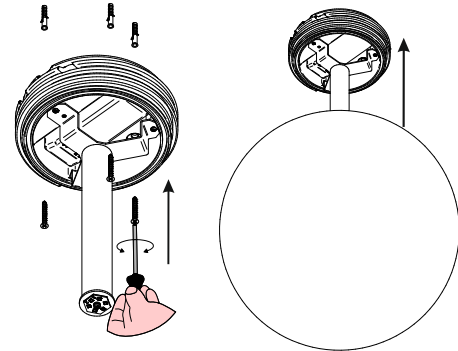

# Oh! Surface Mount 22"

Decorative Ceiling Mounted Sphere

Ø 21.7"

Technical data	
Type	Surface
Installation position	Ceiling
Environment	Indoor
Light Source	LED
Total Power	19.5 WDC
Delivered lumens	2115 lm
CCT	3000 K
Standard Deviation of Color Matching	3 Step MacAdam
Color rendering index	80 Ra
IP	IP20
Direct mounting on normally flammable surfaces	Yes
Driver included	Remote
Dimmable	0-10V
Directional	No
Tilting	No
Cable included	No
Type of light emission	Single emission
Net weight	7.9 lbs

Diffuser	
Material	PE
Color	Neutral
Mounting Frame	
Material	PC
Color	White
Item #	E12133