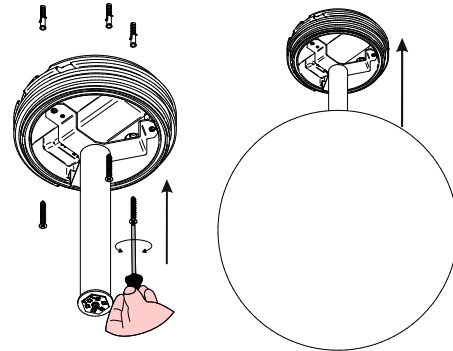

Oh! Surface Mount 15"

Decorative Ceiling Mounted Sphere

Technical data	
Type	Surface
Installation position	Ceiling
Environment	Indoor
Light Source	LED
Total Power	13.7 WDC
Delivered lumens	1585 lm
CCT	3000 K
Standard Deviation of Color Matching	3 Step MacAdam
Color rendering index	80 Ra
IP	IP20
Direct mounting on normally flammable surfaces	Yes
Driver included	Remote
Dimmable	0-10V
Directional	No
Tilting	No
Cable included	No
Type of light emission	Double emission
Net weight	2.9 lbs

Diffuser	
Material	PE
Color	Neutral
Mounting Frame	
Material	PC
Color	White
Item #	
E12132	

DRIVER OPTIONS (pick one)

C.C. Power supply options (remote only)

ECO30W-350 0-10V 1% EldoLED ECOdrive 30W for 1 fixture	SOLO50W-350 0-10V 0.1% EldoLED SOLOdrive 50W for 1-2 fixtures	SOLO100W-350 0-10V 0.1% EldoLED SOLOdrive 100W for 1-4 fixtures
--	---	---