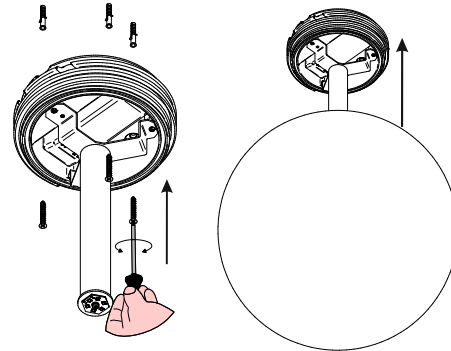

Oh! Surface Mount 11"

Decorative Ceiling Mounted Sphere

Technical data	
Type	Surface
Installation position	Ceiling
Environment	Indoor
Light Source	LED
Total Power	7.4 WDC
Delivered lumens	845 lm
CCT	3000 K
Standard Deviation of Color Matching	3 Step MacAdam
Color rendering index	80 Ra
IP	IP20
Direct mounting on normally flammable surfaces	Yes
Driver included	Remote
Dimmable	0-10V
Directional	No
Tilting	No
Cable included	No
Type of light emission	Single emission
Net weight	2.1 lbs

Diffuser	
Material	PE
Color	Neutral
Mounting Frame	
Material	PC
Color	White
Item #	E12131

DRIVER OPTIONS (pick one)

C.C. Power supply options (remote only)

ECO30W-350 0-10V 1% EldoLED ECOdrive 30W for 1-2 fixtures	SOLO50W-350 0-10V 0.1% EldoLED SOLOdrive 50W for 1-4 fixtures	SOLO100W-350 0-10V 0.1% EldoLED SOLOdrive 100W for 1-8 fixtures
---	---	---