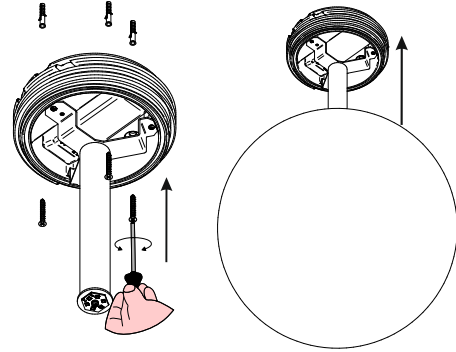

# Oh! Surface / Ceiling Mount 22" IP65

Decorative Wall or Ceiling Mounted Sphere

Ø 21.7"

Technical data	
Type	Surface
Installation position	Wall / Ceiling
Environment	Outdoor
Light Source	LED
Total Power	19.5 WDC
Delivered lumens	2115 lm
CCT	3000 K
Standard Deviation of Color Matching	3 Step MacAdam
Color rendering index	80 Ra
IP	IP65
Direct mounting on normally flammable surfaces	Yes
Driver included	Remote
Dimmable	0-10V
Directional	No
Tilting	No
Cable included	No
Type of light emission	Single emission
Net weight	7.9 lbs

Diffuser	
Material	PE
Color	Neutral
Mounting Frame	
Material	PC
Color	White
Item #	E16109

#### C.C. Power supply options (remote only)

<b>ECO30W-500</b> 0-10V 1% EldoLED ECOdrive 30W for 1 fixture	<b>SOLO50W-500</b> 0-10V 0.1% EldoLED SOLOdrive 50W for 1-2 fixtures	<b>SOLO100W-500</b> 0-10V 0.1% EldoLED SOLOdrive 100W for 1-4 fixtures
--	---	---