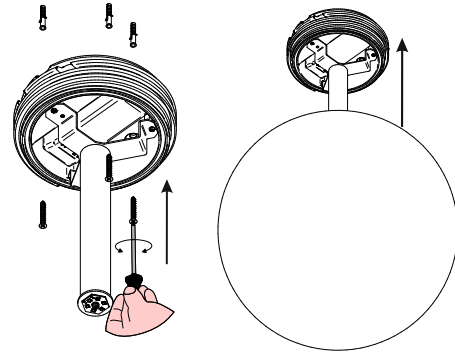

Oh! Surface / Ceiling Mount 15" IP65

Decorative Wall or Ceiling Mounted Sphere

Ø 15"

Technical data	
Type	Surface
Installation position	Wall / Ceiling
Environment	Outdoor
Light Source	LED
Total Power	13.7 WDC
Delivered lumens	1584 lm
CCT	3000 K
Standard Deviation of Color Matching	3 Step MacAdam
Color rendering index	80 Ra
IP	IP65
Direct mounting on normally flammable surfaces	Yes
Driver included	Remote
Dimmable	0-10V
Directional	No
Tilting	No
Cable included	No
Type of light emission	Double emission
Net weight	2.9 lbs

Diffuser	
Material	PE
Color	Neutral
Mounting Frame	
Material	PC
Color	White
Item #	E16105

DRIVER OPTIONS (pick one)

C.C. Power supply options (remote only)

ECO30W-350 0-10V 1% EldoLED ECOdrive 30W for 1 fixture	SOLO50W-350 0-10V 0.1% EldoLED SOLOdrive 50W for 1-2 fixtures	SOLO100W-350 0-10V 0.1% EldoLED SOLOdrive 100W for 1-4 fixtures
--	---	---