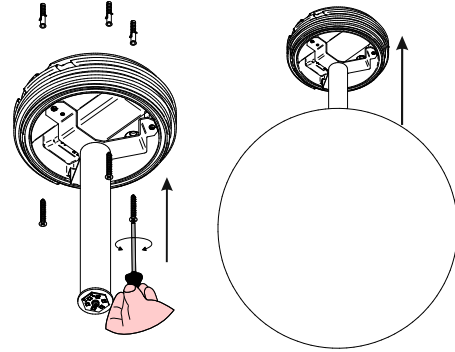

Oh! Surface / Ceiling Mount 11" IP65

Decorative Wall or Ceiling Mounted Sphere

Technical data	
Type	Surface
Installation position	Wall / Ceiling
Environment	Outdoor
Light Source	LED
Total Power	7.4 WDC
Delivered lumens	845 lm
CCT	3000 K
Standard Deviation of Color Matching	3 Step MacAdam
Color rendering index	80 Ra
IP	IP65
Direct mounting on normally flammable surfaces	Yes
Driver included	Remote
Dimmable	0-10V
Directional	No
Tilting	No
Cable included	No
Type of light emission	Single emission
Net weight	2.1 lbs

Diffuser	
Material	PE
Color	Neutral
Mounting Frame	
Material	PC
Color	White
Item #	E16112

DRIVER OPTIONS (pick one)

C.C. Power supply options (remote only)

ECO30W-350 0-10V 1% EldoLED ECOdrive 30W for 1-2 fixtures	SOLO50W-350 0-10V 0.1% EldoLED SOLOdrive 50W for 1-4 fixtures	SOLO100W-350 0-10V 0.1% EldoLED SOLOdrive 100W for 1-8 fixtures
---	---	---