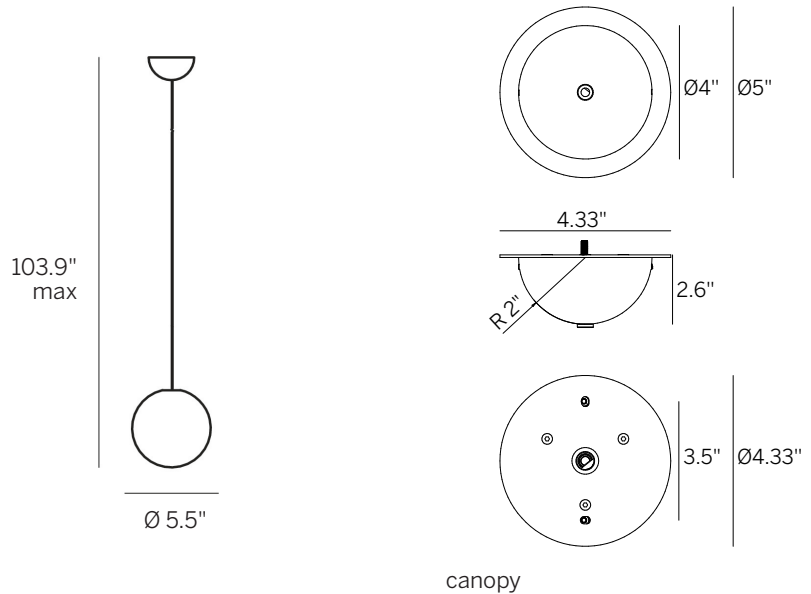

# Oh! Pendant 5.5" IP65

Decorative Suspended Sphere

Technical data	
Type	Suspended
Installation position	Ceiling
Environment	Outdoor
Light Source	LED
Total Power	6.3 WDC
Delivered lumens	625 lm
CCT	3000 K
Standard Deviation of Color Matching	3 Step MacAdam
Color rendering index	80 Ra
IP	IP65
Direct mounting on normally flammable surfaces	Yes
Driver included	Remote
Dimmable	0-10V
Directional	No
Tilting	No
Cable included	Yes
Cable length	98.4"
Type of light emission	Single emission
Net weight	1.2 lbs

Diffuser	
Material	PE
Color	Neutral

Mounting Frame	
Material	Iron
Color	White
Finish	Coating

<b>Item #</b>	<b>E15111</b>
---------------	---------------