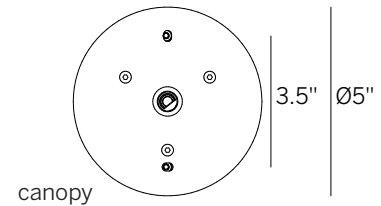

Oh! Pendant 5.5"

Decorative Suspended Sphere

103.9"
max

Technical data	
Type	Suspended
Installation position	Ceiling
Environment	Indoor
Light Source	LED
Total Power	8 WAC
Delivered lumens	625 lm
Voltage	120/277VAC
CCT	3000 K
Standard Deviation of Color Matching	3 Step MacAdam
Color rendering index	80 Ra
IP	IP20
Direct mounting on normally flammable surfaces	Yes
Driver included	Integral
Dimmable	0-10V
Directional	No
Tilting	No
Cable included	98.4"
Type of light emission	Double emission
Net weight	1.3 lbs

Casing	
Material	Iron
Color	White
Finish	Coating
Diffuser	
Material	PE
Color	Neutral
Mounting Frame	
Material	Iron
Color	White
Finish	Coating
Item #	E10114

DRIVER Integral 350mA CC