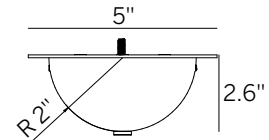

Oh! Pendant 5.5"

Decorative Suspended Sphere

103.9"
max

Technical data	
Type	Suspended
Installation position	Ceiling
Environment	Indoor
Light Source	LED
Total Power	8 WAC
Delivered lumens	625 lm
Voltage	120/277VAC
CCT	3000 K
Standard Deviation of Color Matching	3 Step MacAdam
Color rendering index	80 Ra
IP	IP20
Direct mounting on normally flammable surfaces	Yes
Driver included	Integral
Dimmable	0-10V
Directional	No
Tilting	No
Cable included	98.4"
Type of light emission	Double emission
Net weight	1.3 lbs

Casing	
Material	Iron
Color	White
Finish	Coating
Diffuser	
Material	PE
Color	Neutral
Mounting Frame	
Material	Iron
Color	White
Finish	Coating
Item #	E10114

DRIVER Integral 350mA CC