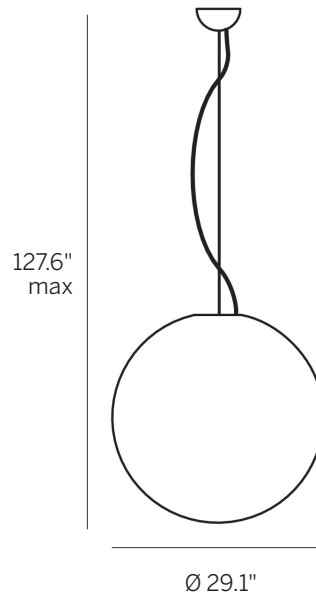

# Oh! Pendant 29" IP65

Decorative Suspended Sphere

canopy

Technical data	
Type	Suspended
Installation position	Ceiling
Environment	Outdoor
Light Source	LED
Total Power	27.3 WDC
Delivered lumens	2856 lm
CCT	3000 K
Standard Deviation of Color Matching	3 Step MacAdam
Color rendering index	80 Ra
IP	IP65
Direct mounting on normally flammable surfaces	Yes
Driver included	Remote
Dimmable	0-10V
Directional	No
Tilting	No
Cable included	Yes
Cable length	98.4"
Type of light emission	Double emission
Net weight	16.5 lbs

Casing	
Material	Iron
Color	White RAL 9010
Diffuser	
Material	PE
Color	Neutral
Mounting Frame	
Material	Iron
Color	White RAL 9010
Item #	
	<b>E16115</b>