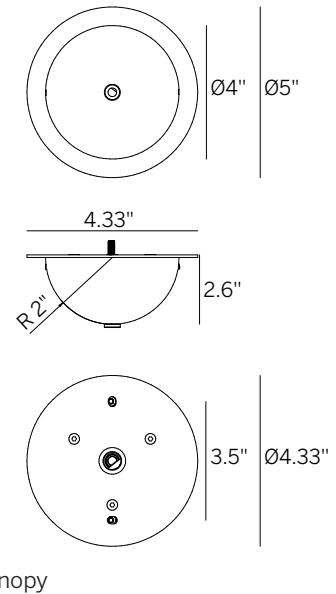

# Oh! Pendant 29" IP65

Decorative Suspended Sphere

canopy

Technical data	
Type	Suspended
Installation position	Ceiling
Environment	Outdoor
Light Source	LED
Total Power	27.3 WDC
Delivered lumens	2856 lm
CCT	3000 K
Standard Deviation of Color Matching	3 Step MacAdam
Color rendering index	80 Ra
IP	IP65
Direct mounting on normally flammable surfaces	Yes
Driver included	Remote
Dimmable	0-10V
Directional	No
Tilting	No
Cable included	Yes
Cable length	98.4"
Type of light emission	Double emission
Net weight	16.5 lbs

Casing	
Material	Iron
Color	White RAL 9010
Diffuser	
Material	PE
Color	Neutral
Mounting Frame	
Material	Iron
Color	White RAL 9010
Item #	
	<b>E16115</b>