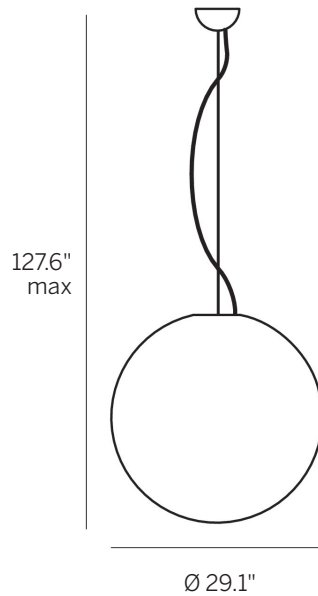

Oh! Pendant 29"

Decorative Suspended Sphere

Technical data	
Type	Suspended
Installation position	Ceiling
Environment	Indoor
Light Source	LED
Total Power	29 WAC
Delivered lumens	2856 lm
Voltage	120/277VAC
CCT	3000 K
Standard Deviation of Color Matching	3 Step MacAdam
Color rendering index	80 Ra
IP	IP20
Direct mounting on normally flammable surfaces	Yes
Driver included	Integral
Dimmable	0-10V
Directional	No
Tilting	No
Cable included	Yes
Cable length	98.4"
Type of light emission	Double emission
Net weight	16.5 lbs

Casing	
Material	PC
Color	White
Diffuser	
Material	PE
Color	Neutral
Mounting Frame	
Material	Iron
Color	White
Finish	Coating
Item #	
	E12138

DRIVER Integral 700mA CC