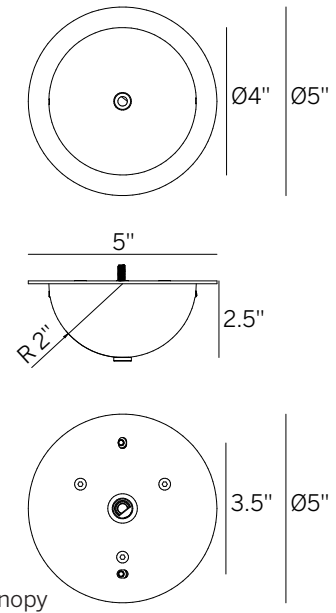

Oh! Pendant 29"

Decorative Suspended Sphere

Technical data	
Type	Suspended
Installation position	Ceiling
Environment	Indoor
Light Source	LED
Total Power	29 WAC
Delivered lumens	2856 lm
Voltage	120/277VAC
CCT	3000 K
Standard Deviation of Color Matching	3 Step MacAdam
Color rendering index	80 Ra
IP	IP20
Direct mounting on normally flammable surfaces	Yes
Driver included	Integral
Dimmable	0-10V
Directional	No
Tilting	No
Cable included	Yes
Cable length	98.4"
Type of light emission	Double emission
Net weight	16.5 lbs

Casing	
Material	PC
Color	White
Diffuser	
Material	PE
Color	Neutral
Mounting Frame	
Material	Iron
Color	White
Finish	Coating
Item #	
	E12138

DRIVER Integral 700mA CC