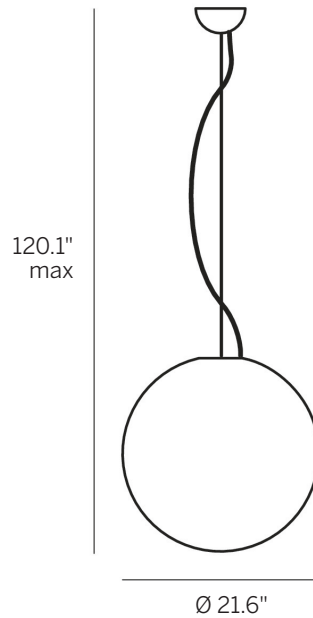

Oh! Pendant 22" IP65

Decorative Suspended Sphere

canopy

Technical data	
Type	Suspended
Installation position	Ceiling
Environment	Outdoor
Light Source	LED
Total Power	19.5 WDC
Delivered lumens	2115 lm
CCT	3000 K
Standard Deviation of Color Matching	3 Step MacAdam
Color rendering index	80 Ra
IP	IP65
Direct mounting on normally flammable surfaces	Yes
Driver included	Remote
Dimmable	0-10V
Directional	No
Tilting	No
Cable included	Yes
Cable length	98.4"
Type of light emission	Double emission
Net weight	10.8 lbs

Casing	
Material	Iron
Color	White RAL 9010
Diffuser	
Material	PE
Color	Neutral
Mounting Frame	
Material	Iron
Color	White RAL 9010
Item #	
E16110	

DRIVER OPTIONS (pick one)

C.C. Power supply options (remote only)