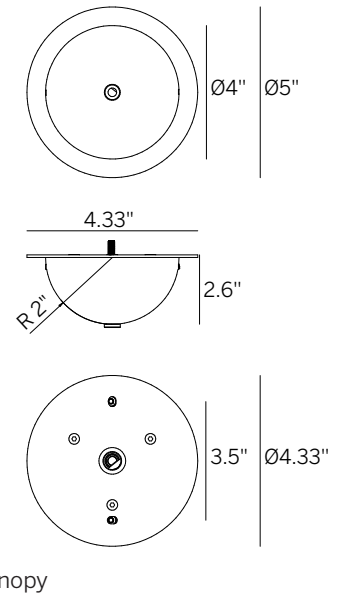

Oh! Pendant 22" IP65

Decorative Suspended Sphere

canopy

Technical data	
Type	Suspended
Installation position	Ceiling
Environment	Outdoor
Light Source	LED
Total Power	19.5 WDC
Delivered lumens	2115 lm
CCT	3000 K
Standard Deviation of Color Matching	3 Step MacAdam
Color rendering index	80 Ra
IP	IP65
Direct mounting on normally flammable surfaces	Yes
Driver included	Remote
Dimmable	0-10V
Directional	No
Tilting	No
Cable included	Yes
Cable length	98.4"
Type of light emission	Double emission
Net weight	10.8 lbs

Casing	
Material	Iron
Color	White RAL 9010
Diffuser	
Material	PE
Color	Neutral
Mounting Frame	
Material	Iron
Color	White RAL 9010
Item #	
E16110	

DRIVER OPTIONS (pick one)

C.C. Power supply options (remote only)