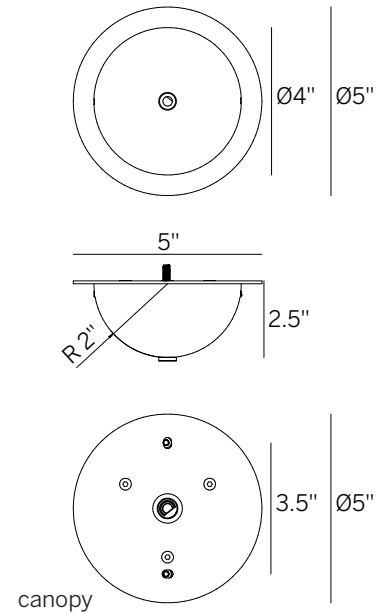

Oh! Pendant 22"

Decorative Suspended Sphere

| Technical data | |
|--|-----------------|
| Type | Suspended |
| Installation position | Ceiling |
| Environment | Indoor |
| Light Source | LED |
| Total Power | 21 WAC |
| Delivered lumens | 2115 lm |
| Voltage | 120/277VAC |
| CCT | 3000 K |
| Standard Deviation of Color Matching | 3 Step MacAdam |
| Color rendering index | 80 Ra |
| IP | IP20 |
| Direct mounting on normally flammable surfaces | Yes |
| Driver included | Integral |
| Dimmable | 0-10V |
| Directional | No |
| Tilting | No |
| Cable included | Yes |
| Cable length | 98.4" |
| Type of light emission | Double emission |
| Net weight | 8.6 lbs |

| Casing | |
|----------------|---------------|
| Material | PC |
| Color | White |
| Diffuser | |
| Material | PE |
| Color | Neutral |
| Mounting Frame | |
| Material | Iron |
| Color | White |
| Finish | Coating |
| Item # | E12137 |