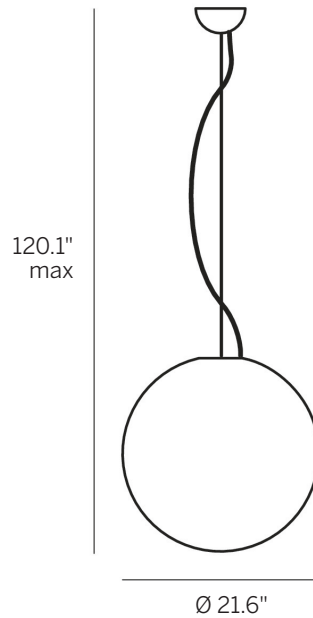

Oh! Pendant 22"

Decorative Suspended Sphere

| Technical data | |
|--|-----------------|
| Type | Suspended |
| Installation position | Ceiling |
| Environment | Indoor |
| Light Source | LED |
| Total Power | 21 WAC |
| Delivered lumens | 2115 lm |
| Voltage | 120/277VAC |
| CCT | 3000 K |
| Standard Deviation of Color Matching | 3 Step MacAdam |
| Color rendering index | 80 Ra |
| IP | IP20 |
| Direct mounting on normally flammable surfaces | Yes |
| Driver included | Integral |
| Dimmable | 0-10V |
| Directional | No |
| Tilting | No |
| Cable included | Yes |
| Cable length | 98.4" |
| Type of light emission | Double emission |
| Net weight | 8.6 lbs |

| Casing | |
|----------------|---------------|
| Material | PC |
| Color | White |
| Diffuser | |
| Material | PE |
| Color | Neutral |
| Mounting Frame | |
| Material | Iron |
| Color | White |
| Finish | Coating |
| Item # | E12137 |