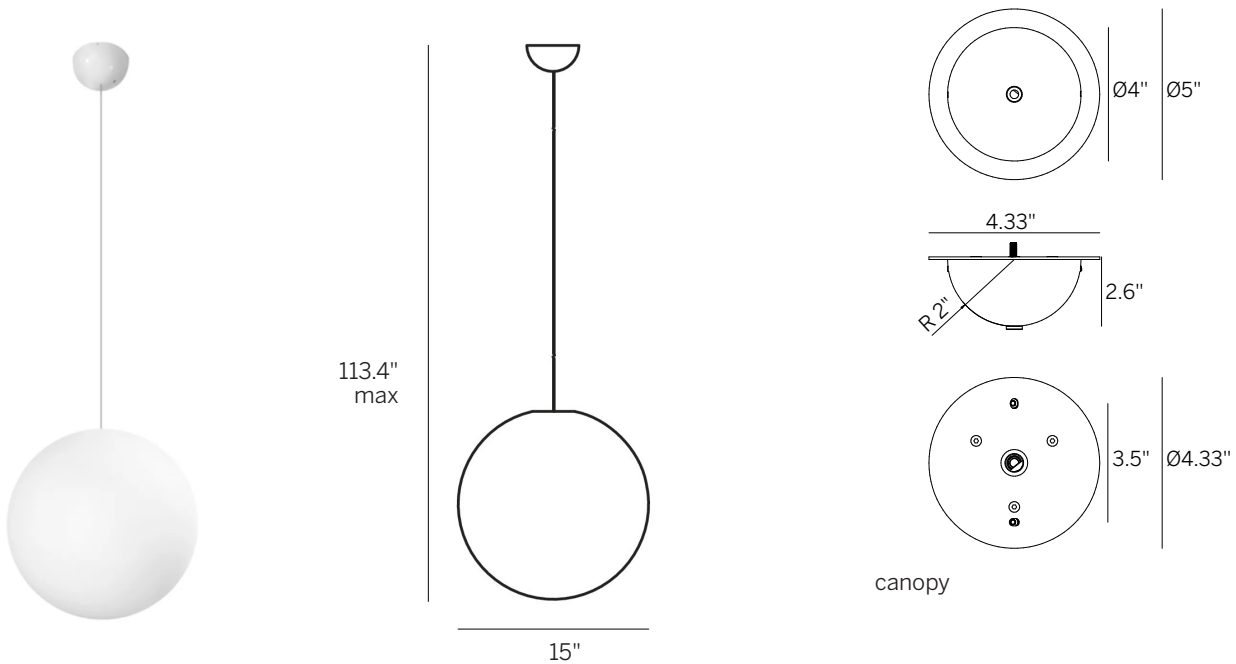

# Oh! Pendant 15" IP65

Decorative Suspended Sphere

Technical data	
Type	Suspended
Installation position	Ceiling
Environment	Outdoor
Light Source	LED
Total Power	13.7 WDC
Delivered lumens	625 lm
CCT	3000 K
Standard Deviation of Color Matching	3 Step MacAdam
Color rendering index	80 Ra
IP	IP65
Direct mounting on normally flammable surfaces	Yes
Driver included	Remote
Dimmable	0-10V
Directional	No
Tilting	No
Cable included	Yes
Cable length	98.4"
Type of light emission	Double emission
Net weight	2.9 lbs

Diffuser	
Material	PE
Color	Neutral
Mounting Frame	
Material	PE
Color	White
Item #	E16106