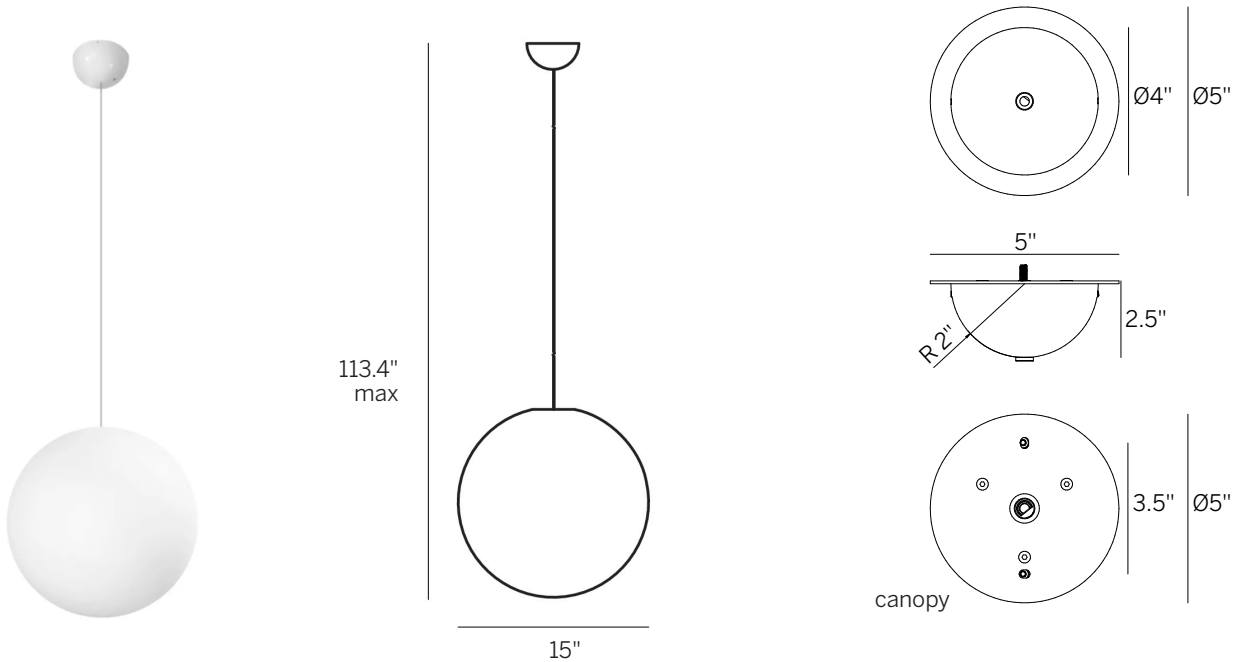

Oh! Pendant 15"

Decorative Suspended Sphere

Technical data	
Type	Suspended
Installation position	Ceiling
Environment	Indoor
Light Source	LED
Total Power	15 WAC
Delivered lumens	1584 lm
Voltage	120/277VAC
CCT	3000 K
Standard Deviation of Color Matching	3 Step MacAdam
Color rendering index	80 Ra
IP	IP20
Direct mounting on normally flammable surfaces	Yes
Driver included	Integral
Dimmable	0-10V
Directional	No
Tilting	No
Cable included	Yes
Cable length	98.4"
Type of light emission	Double emission
Net weight	4.8 lbs

Casing	
Material	PC
Color	White
Diffuser	
Material	PE
Color	Neutral
Mounting Frame	
Material	Iron
Color	White
Finish	Coating
Item #	E12136

DRIVER Integral 350mA CC