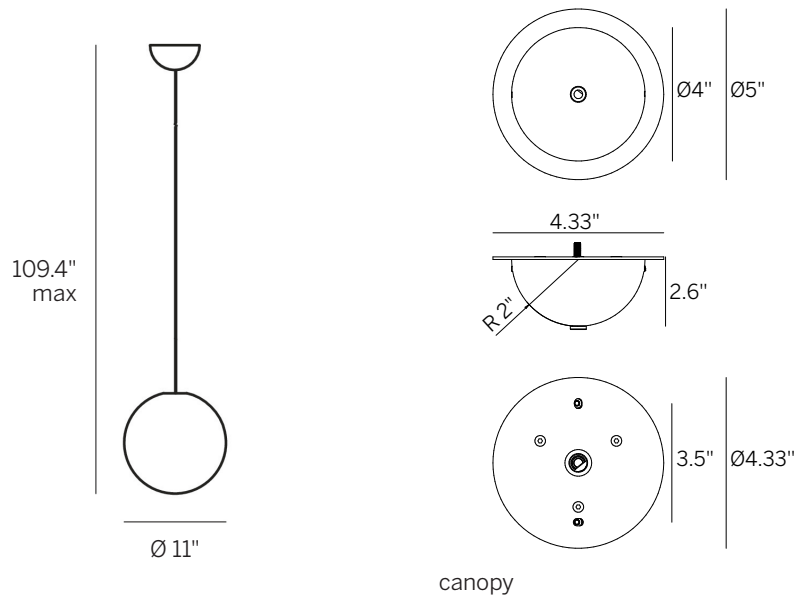

Oh! Pendant 11" IP65

Decorative Suspended Sphere

Technical data	
Type	Suspended
Installation position	Ceiling
Environment	Outdoor
Light Source	LED
Total Power	7.4 WDC
Delivered lumens	625 lm
CCT	3000 K
Standard Deviation of Color Matching	3 Step MacAdam
Color rendering index	80 Ra
IP	IP65
Direct mounting on normally flammable surfaces	Yes
Driver included	Remote
Dimmable	0-10V
Directional	No
Tilting	No
Cable included	Yes
Cable length	98.4"
Type of light emission	Double emission
Net weight	2.9 lbs

Diffuser	
Material	PE
Color	Neutral
Mounting Frame	
Material	PE
Color	White
Item #	E16113

DRIVER OPTIONS (pick one)

C.C. Power supply options (remote only)

ECO30W-350	SOLO50W-350	SOLO100W-350
0-10V 1% EldoLED ECOdrive 30W for 1-2 fixtures	0-10V 0.1% EldoLED SOLOdrive 50W for 1-4 fixtures	0-10V 0.1% EldoLED SOLOdrive 100W for 1-8 fixtures