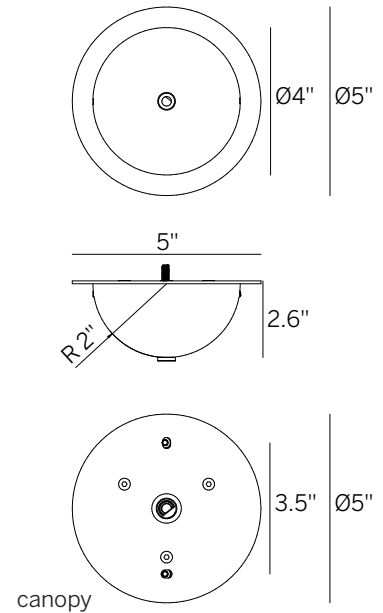

Oh! Pendant 11"

Decorative Suspended Sphere

Technical data	
Type	Suspended
Installation position	Ceiling
Environment	Indoor
Light Source	LED
Total Power	8 WAC
Delivered lumens	845 lm
Voltage	120/277VAC
CCT	3000 K
Standard Deviation of Color Matching	3 Step MacAdam
Color rendering index	80 Ra
IP	IP20
Direct mounting on normally flammable surfaces	Yes
Driver included	Integral
Dimmable	0-10V
Directional	No
Tilting	No
Cable included	Yes
Cable length	98.4"
Type of light emission	Double emission
Net weight	2.9 lbs

Casing	
Material	PC
Color	White
Diffuser	
Material	PE
Color	Neutral
Mounting Frame	
Material	Iron
Color	White
Finish	Coating
Item #	
	E12135

DRIVER Integral 350mA CC