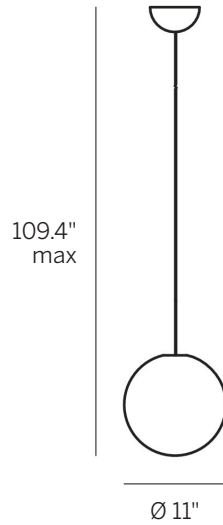

Oh! Pendant 11"

Decorative Suspended Sphere

Technical data	
Type	Suspended
Installation position	Ceiling
Environment	Indoor
Light Source	LED
Total Power	8 WAC
Delivered lumens	845 lm
Voltage	120/277VAC
CCT	3000 K
Standard Deviation of Color Matching	3 Step MacAdam
Color rendering index	80 Ra
IP	IP20
Direct mounting on normally flammable surfaces	Yes
Driver included	Integral
Dimmable	0-10V
Directional	No
Tilting	No
Cable included	Yes
Cable length	98.4"
Type of light emission	Double emission
Net weight	2.9 lbs

Casing	
Material	PC
Color	White
Diffuser	
Material	PE
Color	Neutral
Mounting Frame	
Material	Iron
Color	White
Finish	Coating
Item #	
	E12135

DRIVER Integral 350mA CC