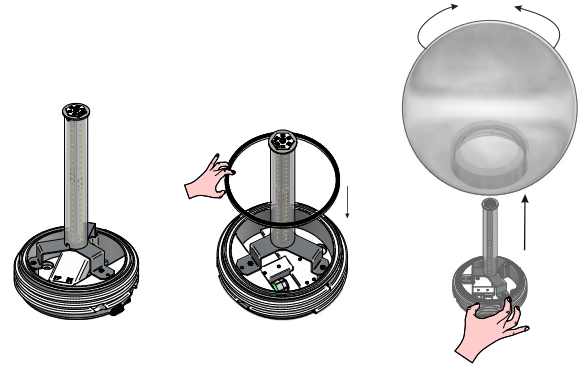

Oh! Floor Lamp 29" IP65

Decorative Floor Mounted Sphere

Ø 29.1"

Technical data	
Type	Floor Lamp
Installation position	Floor
Environment	Outdoor
Light Source	LED
Total Power	27.3 WDC
Delivered lumens	2856 lm
CCT	3000 K
Standard Deviation of Color Matching	3 Step MacAdam
Color rendering index	80 Ra
IP	IP65
Direct mounting on normally flammable surfaces	Yes
Driver included	Remote
Dimmable	0-10V
Directional	No
Tilting	No
Cable included	196.9"
Type of light emission	Double emission
Net weight	17.5 lbs

Diffuser	
Material	PE
Color	Neutral
Mounting Frame	
Material	PC
Color	White
Item #	
E16193	

DRIVER OPTIONS (pick one)

C.C. Power supply options (remote only)

SOLO50W-700 0-10V 0.1% EldoLED SOLOdrive 50W for 1 fixture	SOLO100W-700 0-10V 0.1% EldoLED SOLOdrive 100W for 1-2 fixtures
--	---