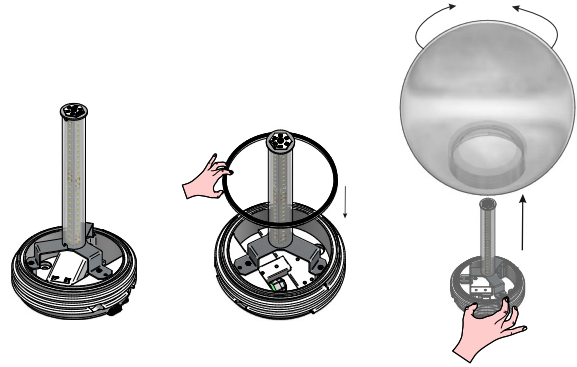

Oh! Floor Lamp 22" IP65

Decorative Floor Mounted Sphere

Ø 21.7"

Technical data	
Type	Floor Lamp
Installation position	Floor
Environment	Outdoor
Light Source	LED
Total Power	19.5 WDC
Delivered lumens	2115 lm
CCT	3000 K
Standard Deviation of Color Matching	3 Step MacAdam
Color rendering index	80 Ra
IP	IP65
Direct mounting on normally flammable surfaces	Yes
Driver included	Remote
Dimmable	0-10V
Directional	No
Tilting	No
Cable included	196.9"
Type of light emission	Double emission
Net weight	10.4 lbs

Diffuser	
Material	PE
Color	Neutral
Mounting Frame	
Material	PC
Color	White
Item #	E16192

DRIVER OPTIONS (pick one)

C.C. Power supply options (remote only)

ECO30W-500 0-10V 1% EldoLED ECOdrive 30W for 1 fixture	SOLO50W-500 0-10V 0.1% EldoLED SOLOdrive 50W for 1-2 fixtures	SOLO100W-500 0-10V 0.1% EldoLED SOLOdrive 100W for 1-4 fixtures
--	---	---