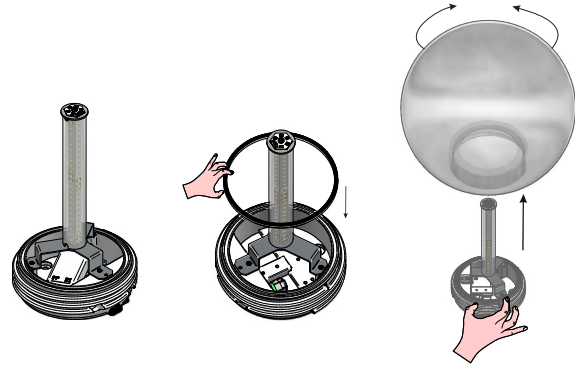

Oh! Floor Lamp 15" IP65

Decorative Floor Mounted Sphere

Ø 15"

Technical data	
Type	Floor Lamp
Installation position	Floor
Environment	Outdoor
Light Source	LED
Total Power	13.7 WDC
Delivered lumens	1588 lm
CCT	3000 K
Standard Deviation of Color Matching	3 Step MacAdam
Color rendering index	80 Ra
IP	IP65
Direct mounting on normally flammable surfaces	Yes
Driver included	Remote
Dimmable	0-10V
Directional	No
Tilting	No
Cable included	196.9"
Type of light emission	Double emission
Net weight	5.7 lbs

Diffuser	
Material	PE
Color	Neutral
Mounting Frame	
Material	PC
Color	White
Item #	E16191

DRIVER OPTIONS (pick one)

C.C. Power supply options (remote only)

ECO30W-350 0-10V 1% EldoLED ECOdrive 30W for 1 fixture	SOLO50W-350 0-10V 0.1% EldoLED SOLOdrive 50W for 1-2 fixtures	SOLO100W-350 0-10V 0.1% EldoLED SOLOdrive 100W for 1-4 fixtures
--	---	---