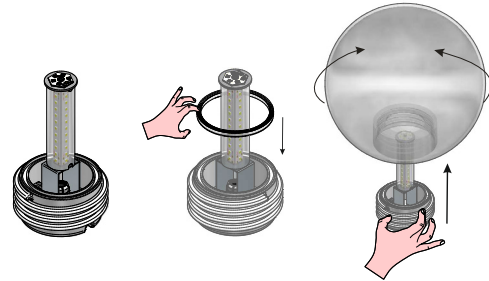

Oh! Floor Lamp 11" IP65

Decorative Floor Mounted Sphere

Technical data	
Type	Floor Lamp
Installation position	Floor
Environment	Outdoor
Light Source	LED
Total Power	7.4 WDC
Delivered lumens	848 lm
CCT	3000 K
Standard Deviation of Color Matching	3 Step MacAdam
Color rendering index	80 Ra
IP	IP65
Direct mounting on normally flammable surfaces	Yes
Driver included	Remote
Dimmable	0-10V
Directional	No
Tilting	No
Cable included	196.9"
Type of light emission	Double emission
Net weight	3.2 lbs

Diffuser	
Material	PE
Color	Neutral
Mounting Frame	
Material	PC
Color	White
Item #	E16190

DRIVER OPTIONS (pick one)

C.C. Power supply options (remote only)

ECO30W-350 0-10V 1% EldoLED ECOdrive 30W for 1-2 fixtures	SOLO50W-350 0-10V 0.1% EldoLED SOLOdrive 50W for 1-4 fixtures	SOLO100W-350 0-10V 0.1% EldoLED SOLOdrive 100W for 1-8 fixtures
---	---	---