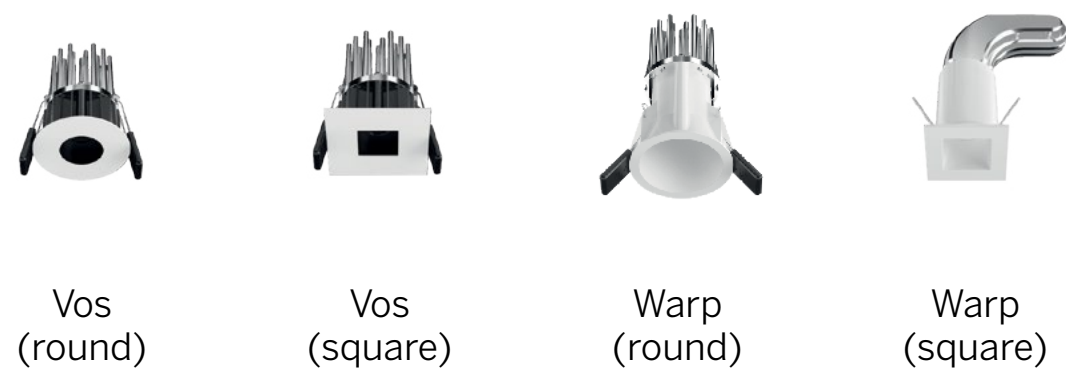

Downlights

Epitax Quantum Giotto Loro (round) Loro (square)

Outdoor Ceiling

Guardian Orma Ceiling (round) Orma Ceiling (square)

Outdoor Linear

Archiline Recessed Archiline wall Dirigo Paseo Xenia Recessed Xenia Wall

Outdoor Wall Surface Mount

Vos (round) Vos (square) Warp (round) Warp (square)

Archiline wall Xenia Wall Skin Wall

Bollards

Apache Bond_PRO Buzzer Pro Buzzer Q Peak Ryo

Small Downlights / Crystals

Beriel Bibok Elin Gude Ture

Outdoor Wall Recessed

Cut (round) Cut (square) Envelope IP66 (round) Envelope IP66 (square/rectangular)

Flood Lights

Iris67 Periskop

Ceiling + Suspended

Oh! Surface Oh! Pendant Tour Tour Slim Skylum Surface

Quara IP65 (round) Quara IP65 (square) Sand (round) Sand (square)

Outdoor Light Effects

Arcada Loop66 Myia Orma Blade Xenia Recessed Blade

Indoor Path Markers

Envelope IP20

Outdoor Uplights + Inground

Beret Orma recessed Orma Square Skin Suelo