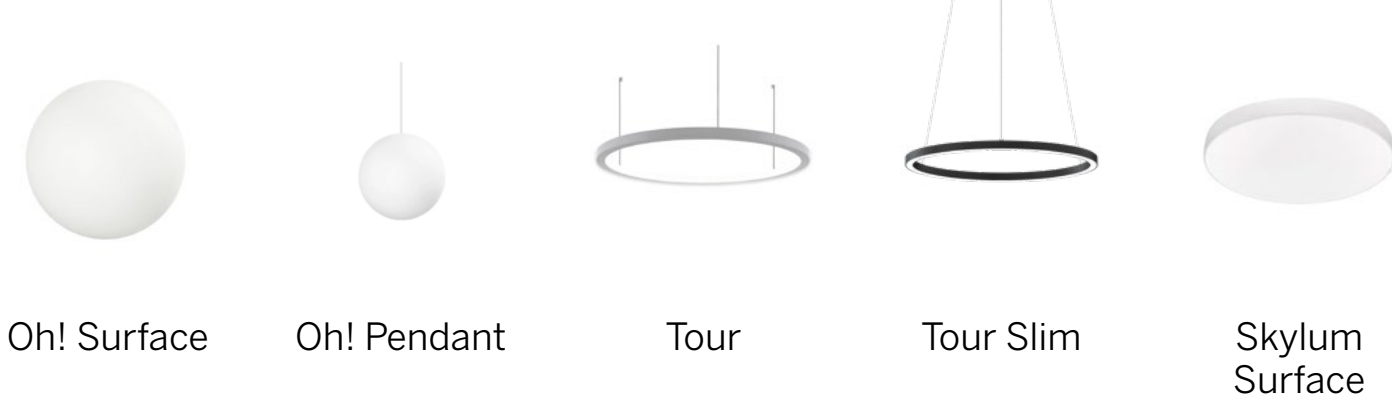

Outdoor Wall Surface Mount

Vos (round) Vos (square) Warp (round) Warp (square)

Archiline wall Xenia Wall Skin Wall

Bollards

Apache Bond_PRO Buzzer Pro Buzzer Q Peak Ryo

Small Downlights / Crystals

Beriel Bibok Elin Gude Ture

Outdoor Wall Recessed

Cut (round) Cut (square) Envelope IP66 (round) Envelope IP66 (square/rectangular)

Flood Lights

Iris67 Periskop

Ceiling + Suspended

Oh! Surface Oh! Pendant Tour Tour Slim Skylum Surface

Quara IP65 (round) Quara IP65 (square) Sand (round) Sand (square)

Outdoor Light Effects

Arcada Loop66 Myia Orma Blade Xenia Recessed Blade

Indoor Path Markers

Envelope IP20

Outdoor Uplights + Inground

Beret Orma recessed Orma Square Skin Suelo