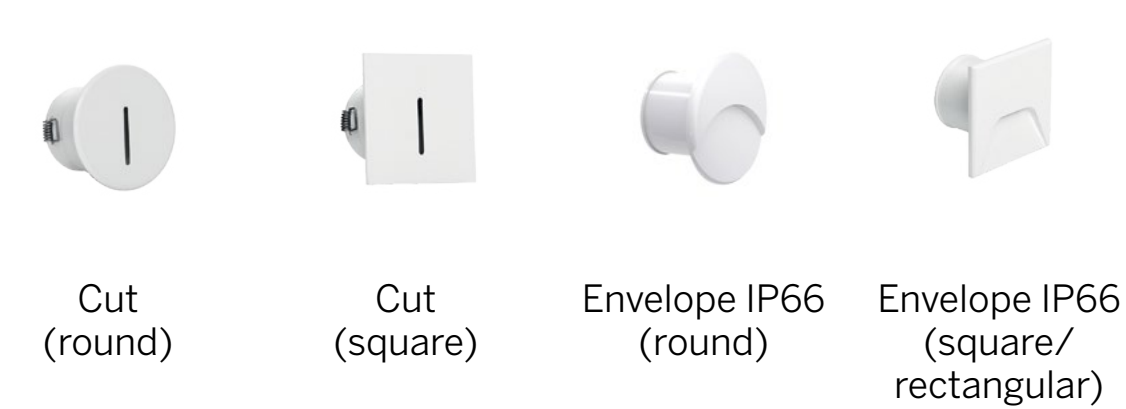

Downlights

Epitax Quantum Giotto Loro (round) Loro (square)

Outdoor Ceiling

Guardian Orma Ceiling (round) Orma Ceiling (square)

Outdoor Linear

Archiline Recessed Archiline wall Dirigo Paseo Xenia Recessed Xenia Wall

Outdoor Wall Surface Mount

Vos (round) Vos (square) Warp (round) Warp (square)

Archiline wall Xenia Wall Skin Wall

Bollards

Apache Bond_PRO Buzzer Pro Buzzer Q Peak Ryo

Small Downlights / Crystals

Beriel Bibok Elin Gude Ture

Outdoor Wall Recessed

Cut (round) Cut (square) Envelope IP66 (round) Envelope IP66 (square/rectangular)

Flood Lights

Iris67 Periskop

Ceiling + Suspended

Oh! Surface Oh! Pendant Tour Tour Slim Skylum Surface