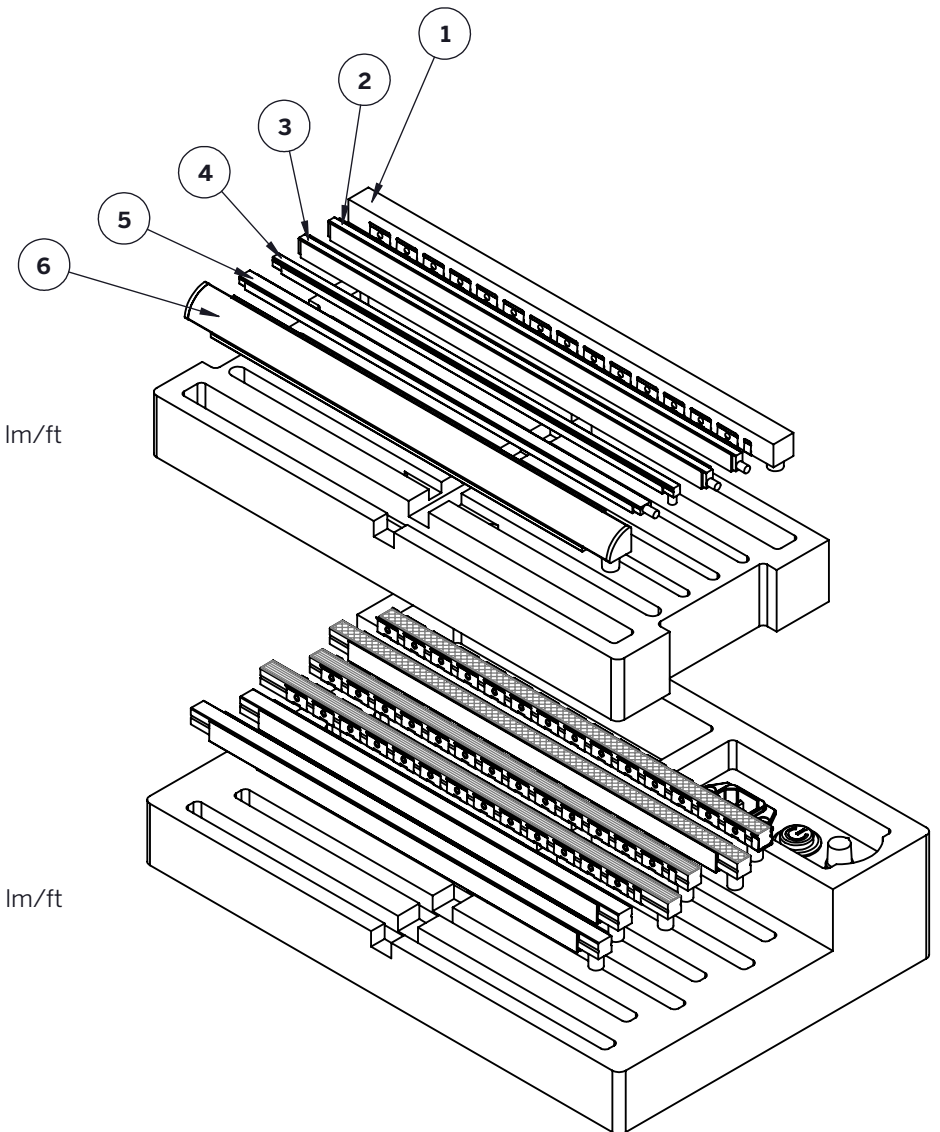

2. Flex 5x10 Horizontal (0.2x0.39") - Static White

Horizontal Bend : White : 1800K CRI >90 : 5W/m (1.5W/ft) : End : IP67 : 29 lm/ft
[8m / 26.2ft max. reel length, 1.18" min. bending diameter, 2" length increment]
PART NUMBER -- 63S0510H.1-C18-S05-E-7-CABLE LENGTH-12" (305mm)

4. Flex 5x5 Vertical Domed (0.2x0.22") - Static White Free Cut

Vertical Domed : White : 2400K CRI >90 : 4 W/m (1.2 W/ft) : Bottom : IP65 : 132 lm/ft
[7m / 23ft max. reel length, 1.18" min. bending diameter, free cut]
PART NUMBER -- 63S0505VD.1-C24-SF04-B-5-CABLE LENGTH-11.8" (300mm)

5. Flex 8x5 Vertical Domed (0.31x0.22") - Static White Free Cut

Vertical Domed : White : 2700K CRI >90 : 5W/m (1.5W/ft) : End : IP65 : 155 lm/ft
[10m / 32.8ft max. reel length, 1.18" min. bending diameter, free cut]
PART NUMBER -- 63S0805VD.1-C27-SF05-E-5-CABLE LENGTH-11.8" (300mm)

7. Flex 10x10 Multi Honeycomb (0.39x0.39") - Static White

Multi Bend : Black : 2700K CRI >90 : 10W/m (3W/ft) : Bottom : IP67 : 28 lm/ft
[4m / 13.1ft max. reel length, 7.9" min. bend diameter, 2.2" length increment]
PART NUMBER -- 63S1010HCM.2-C27-S10-B-7-CABLE LENGTH-11.1" (283mm)