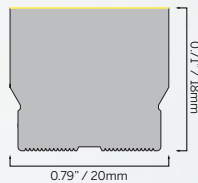

10x10 Vertical
(0.39x0.39")

Flex

10x10 Vertical Black
(0.39x0.39")

10x10 Vertical Domed
(0.39x0.39")

Flex

10x10 Vertical Honeycomb
(0.39x0.39")

10x10 Vertical Dark Line
(0.39x0.39")

Flex

15x15 Horizontal Black
(0.6x0.6")

Flex

15x15 Vertical
(0.6x0.6")

15x15 Vertical Black
(0.6x0.6")

Flex

16x17 Horizontal
(0.63x0.67")

16x17 Horizontal High Temp
(0.63x0.67")

Flex

Flex 16x17 Vertical
0.63x0.67"

Flex 16x17 Vertical High Temp
0.63x0.67"

Flex

16 Cove
(0.63x0.63")

Flex

20x18 Horizontal
(0.79x0.71")

Flex

20x18 Vertical
(0.79x0.71")

20x18 Vertical Black
(0.79x0.71")

Flex

20x18 Vertical Domed
(0.79x0.71")

20x18 Vertical Dark Line
(0.79x0.71")

Flex

50x30 Multi
(1.97x1.18")

Flex 50x30 Vertical
1.97x1.18"

inter•lux