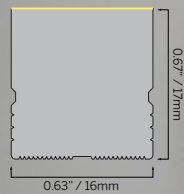

10x10 Vertical
(0.39x0.39")

Flex

10x10 Vertical Black
(0.39x0.39")

10x10 Vertical Domed
(0.39x0.39")

Flex

10x10 Vertical Honeycomb
(0.39x0.39")

10x10 Vertical Dark Line
(0.39x0.39")

Flex

10x20 Horizontal
(0.39x0.8")

12x25 Horizontal Domed
(0.47x0.98")

Flex

Flex

15x15 Multi
(0.6x0.6")

Flex 15x15 Multi
High Temp
(0.6x0.6")

Flex

15x15 Horizontal
(0.6x0.6")

15x15 Horizontal Black
(0.6x0.6")

Flex

15x15 Vertical
(0.6x0.6")

15x15 Vertical Black
(0.6x0.6")

Flex

16x17 Horizontal
(0.63x0.67")

16x17 Horizontal High Temp
(0.63x0.67")

Flex

20x18 Vertical Black
(0.79x0.71")

Flex

20x18 Vertical Domed
(0.79x0.71")

20x18 Vertical Dark Line
(0.79x0.71")

Flex

50x30 Multi
(1.97x1.18")

Flex 50x30 Vertical
1.97x1.18"

inter•lux