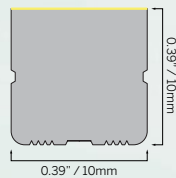

Stainless Mounting Clips

Flex

5x3 Vertical Domed
(0.2x0.12")

Flex

5x5 Vertical Domed
(0.2x0.22")

8x5 Vertical Domed
(0.31x0.22")

10x5 Vertical Domed
(0.39x0.22")

Flex

Flex

3x6 Horizontal
(0.12x0.24")

Flex

5x10 Horizontal
(0.2x0.39")

6x12 Horizontal
(0.24x0.47")

Flex

6x12 Horizontal Black
(0.24x0.47")

Flex

Flex

10x10 Multi
(0.39x0.39")

10x10 Multi Domed
(0.39x0.39")

Flex

10x10 Multi Honeycomb
(0.39x0.39")

10x10 Multi Dark Line
(0.39x0.39")

Flex

10x10 Horizontal
(0.39x0.39")

10x10 Vertical
(0.39x0.39")

Flex

10x10 Vertical Black
(0.39x0.39")

10x10 Vertical Domed
(0.39x0.39")

Flex

10x10 Vertical Honeycomb
(0.39x0.39")

10x10 Vertical Dark Line
(0.39x0.39")

Flex