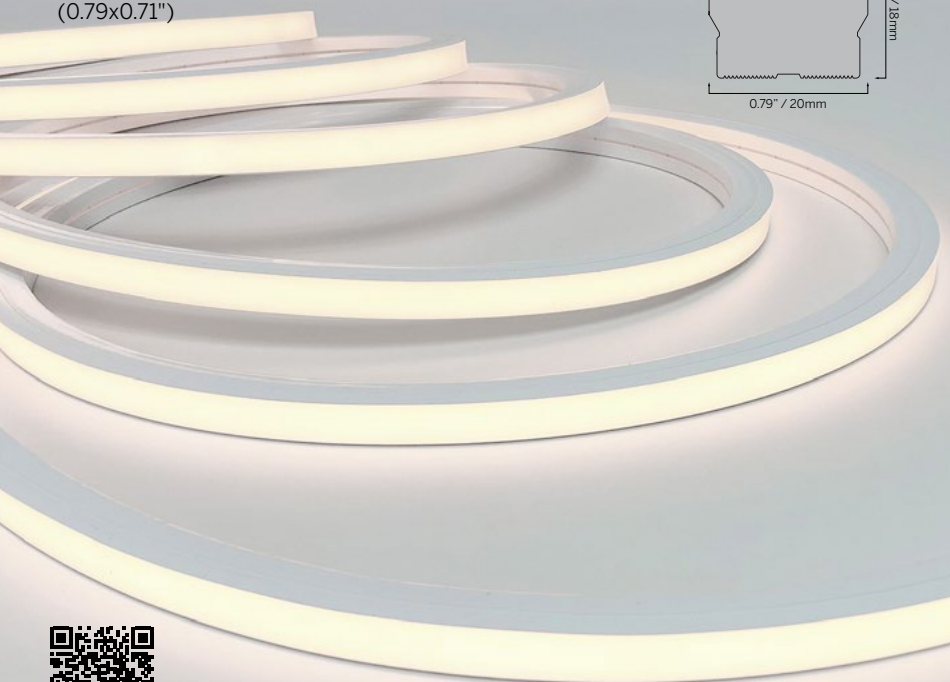

Flex 16x17 Vertical
0.63x0.67"

Flex 16x17 Vertical High Temp
0.63x0.67"

Flex

16 Cove
(0.63x0.63")

Flex

20x18 Horizontal
(0.79x0.71")

Flex

20x18 Vertical
(0.79x0.71")

20x18 Vertical Black
(0.79x0.71")

Flex

20x18 Vertical Domed
(0.79x0.71")

20x18 Vertical Dark Line
(0.79x0.71")

Flex

50x30 Multi
(1.97x1.18")

Flex 50x30 Vertical
1.97x1.18"

inter•lux