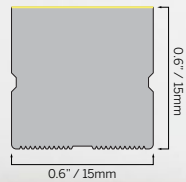

10x10 Vertical
(0.39x0.39")

Flex

10x10 Vertical Black
(0.39x0.39")

10x10 Vertical Domed
(0.39x0.39")

Flex

10x10 Vertical Honeycomb
(0.39x0.39")

10x10 Vertical Dark Line
(0.39x0.39")

Flex

10x20 Horizontal
(0.39x0.8")

12x25 Horizontal Domed
(0.47x0.98")

Flex

Flex

15x15 Multi
(0.6x0.6")

Flex 15x15 Multi
High Temp
(0.6x0.6")

Flex

15x15 Horizontal
(0.6x0.6")

15x15 Horizontal Black
(0.6x0.6")

Flex

15x15 Vertical
(0.6x0.6")

15x15 Vertical Black
(0.6x0.6")

Flex

16x17 Horizontal
(0.63x0.67")

16x17 Horizontal High Temp
(0.63x0.67")

Flex

20x18 Vertical Black
(0.79x0.71")

Flex

20x18 Vertical Domed
(0.79x0.71")

20x18 Vertical Dark Line
(0.79x0.71")

Flex

50x30 Multi
(1.97x1.18")

Flex 50x30 Vertical
1.97x1.18"

inter•lux