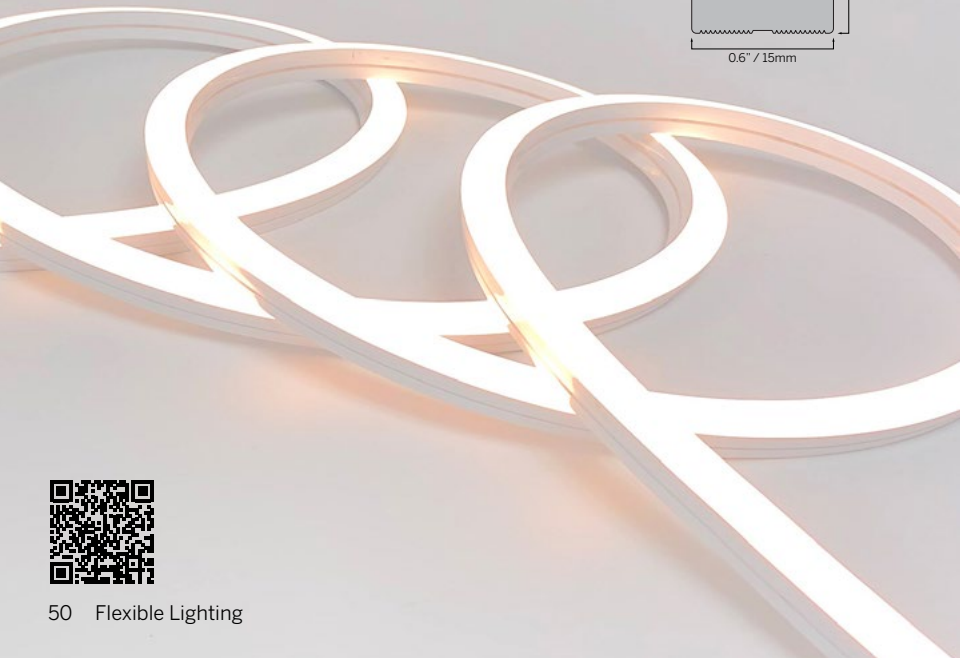

Flex

15x15 Horizontal
(0.6x0.6")