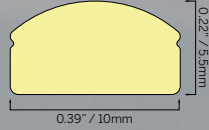

Stainless Mounting Clips

Flex

5x3 Vertical Domed
(0.2x0.12")

Flex

5x5 Vertical Domed
(0.2x0.22")

8x5 Vertical Domed
(0.31x0.22")

10x5 Vertical Domed
(0.39x0.22")

Flex

Flex

3x6 Horizontal
(0.12x0.24")

Flex

5x10 Horizontal
(0.2x0.39")

6x12 Horizontal
(0.24x0.47")

Flex

6x12 Horizontal Black
(0.24x0.47")

Flex

Flex

10x10 Multi
(0.39x0.39")

10x10 Multi Domed
(0.39x0.39")

Flex

10x10 Multi Honeycomb
(0.39x0.39")

10x10 Multi Dark Line
(0.39x0.39")

Flex

10x10 Horizontal
(0.39x0.39")

10x10 Vertical
(0.39x0.39")

Flex

10x10 Vertical Black
(0.39x0.39")

10x10 Vertical Domed
(0.39x0.39")

Flex

10x10 Vertical Honeycomb
(0.39x0.39")

10x10 Vertical Dark Line
(0.39x0.39")

Flex