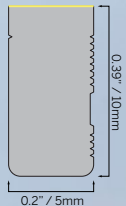

Stainless Mounting Clips

Flex

5x3 Vertical Domed
(0.2x0.12")

Flex

5x5 Vertical Domed
(0.2x0.22")

8x5 Vertical Domed
(0.31x0.22")

10x5 Vertical Domed
(0.39x0.22")

Flex

Flex

3x6 Horizontal
(0.12x0.24")

Flex

5x10 Horizontal
(0.2x0.39")

6x12 Horizontal
(0.24x0.47")

Flex

6x12 Horizontal Black
(0.24x0.47")

Flex

Flex

10x10 Multi
(0.39x0.39")

10x10 Multi Domed
(0.39x0.39")

Flex

10x10 Multi Honeycomb
(0.39x0.39")

10x10 Multi Dark Line
(0.39x0.39")

Flex

10x10 Horizontal
(0.39x0.39")

10x10 Vertical
(0.39x0.39")

Flex

10x10 Vertical Black
(0.39x0.39")

10x10 Vertical Domed
(0.39x0.39")

Flex

10x10 Vertical Honeycomb
(0.39x0.39")

10x10 Vertical Dark Line
(0.39x0.39")

Flex