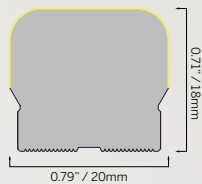

10x10 Vertical
(0.39x0.39")

Flex

10x10 Vertical Black
(0.39x0.39")

10x10 Vertical Domed
(0.39x0.39")

Flex

10x10 Vertical Honeycomb
(0.39x0.39")

10x10 Vertical Dark Line
(0.39x0.39")

Flex

15x15 Horizontal Black
(0.6x0.6")

Flex

15x15 Vertical
(0.6x0.6")

15x15 Vertical Black
(0.6x0.6")

Flex

16x17 Horizontal
(0.63x0.67")

16x17 Horizontal High Temp
(0.63x0.67")

Flex

Flex 16x17 Vertical
0.63x0.67"

Flex 16x17 Vertical High Temp
0.63x0.67"

Flex

16 Cove
(0.63x0.63")

Flex

20x18 Horizontal
(0.79x0.71")

Flex

20x18 Vertical
(0.79x0.71")

20x18 Vertical Black
(0.79x0.71")

Flex

20x18 Vertical Domed
(0.79x0.71")

20x18 Vertical Dark Line
(0.79x0.71")

Flex

50x30 Multi
(1.97x1.18")

Flex 50x30 Vertical
1.97x1.18"

inter•lux