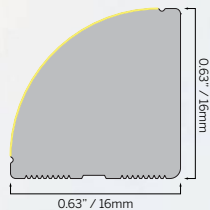

10x10 Vertical
(0.39x0.39")

Flex

10x10 Vertical Black
(0.39x0.39")

10x10 Vertical Domed
(0.39x0.39")

Flex

10x10 Vertical Honeycomb
(0.39x0.39")

10x10 Vertical Dark Line
(0.39x0.39")

Flex

15x15 Horizontal Black
(0.6x0.6")

Flex

15x15 Vertical
(0.6x0.6")

15x15 Vertical Black
(0.6x0.6")

Flex

16x17 Horizontal
(0.63x0.67")

16x17 Horizontal High Temp
(0.63x0.67")

Flex

Flex 16x17 Vertical
0.63x0.67"

Flex 16x17 Vertical High Temp
0.63x0.67"

Flex

16 Cove
(0.63x0.63")

Flex

20x18 Horizontal
(0.79x0.71")

Flex

20x18 Vertical
(0.79x0.71")

20x18 Vertical Black
(0.79x0.71")

Flex

20x18 Vertical Domed
(0.79x0.71")

20x18 Vertical Dark Line
(0.79x0.71")

Flex

50x30 Multi
(1.97x1.18")

Flex 50x30 Vertical
1.97x1.18"

inter•lux