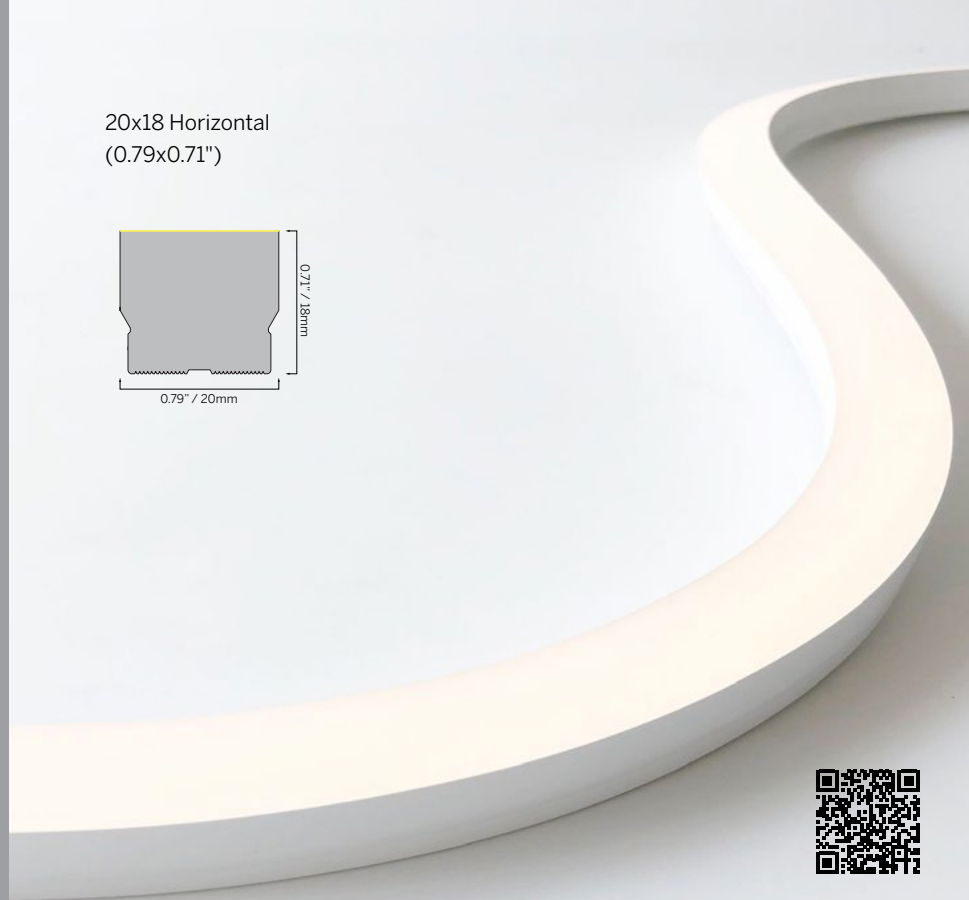

10x10 Vertical
(0.39x0.39")

Flex

10x10 Vertical Black
(0.39x0.39")

10x10 Vertical Domed
(0.39x0.39")

Flex

10x10 Vertical Honeycomb
(0.39x0.39")

10x10 Vertical Dark Line
(0.39x0.39")

Flex

Flex 16x17 Vertical
0.63x0.67"

Flex 16x17 Vertical High Temp
0.63x0.67"

Flex

16 Cove
(0.63x0.63")

Flex

20x18 Horizontal
(0.79x0.71")

Flex

20x18 Vertical
(0.79x0.71")

20x18 Vertical Black
(0.79x0.71")

Flex

20x18 Vertical Domed
(0.79x0.71")

20x18 Vertical Dark Line
(0.79x0.71")

Flex

50x30 Multi
(1.97x1.18")

Flex 50x30 Vertical
1.97x1.18"

inter•lux