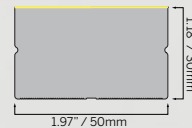

Flex 16x17 Vertical
0.63x0.67"

Flex 16x17 Vertical High Temp
0.63x0.67"

Flex

16 Cove
(0.63x0.63")

Flex

20x18 Horizontal
(0.79x0.71")

Flex

20x18 Vertical
(0.79x0.71")

20x18 Vertical Black
(0.79x0.71")

Flex

20x18 Vertical Domed
(0.79x0.71")

20x18 Vertical Dark Line
(0.79x0.71")

Flex

50x30 Multi
(1.97x1.18")

Flex 50x30 Vertical
1.97x1.18"

inter•lux