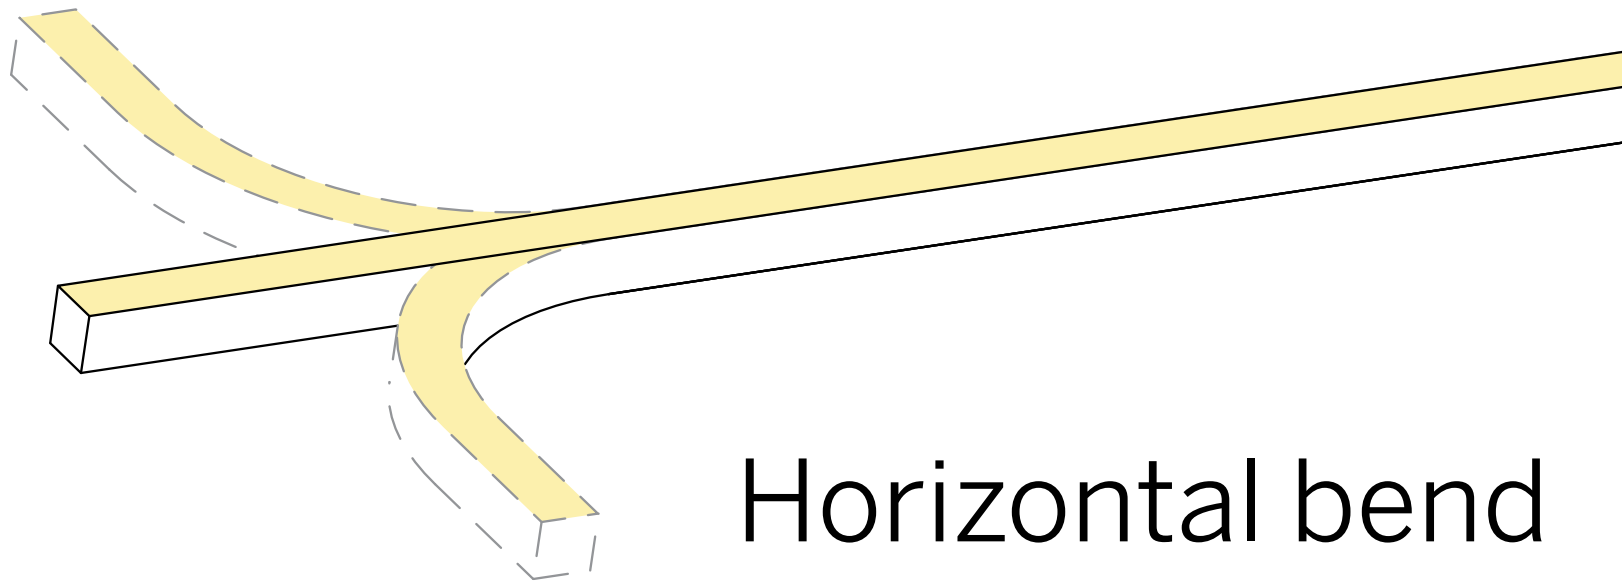

Flex 20x18 Vertical
Domed

Flex 20x18 Vertical
Dark Line

Flex 50x30 Multi

Flex 50x30 Vertical

Horizontal bend

Vertical bend

Multi bend

Cable Feeds

Shapes

Accessories

Aluminum Profiles

Deep Self Locking Profiles

Aluminum Bendable Profiles

Aluminum Push In Profiles

Stainless Bendable Profiles

Locking Profiles