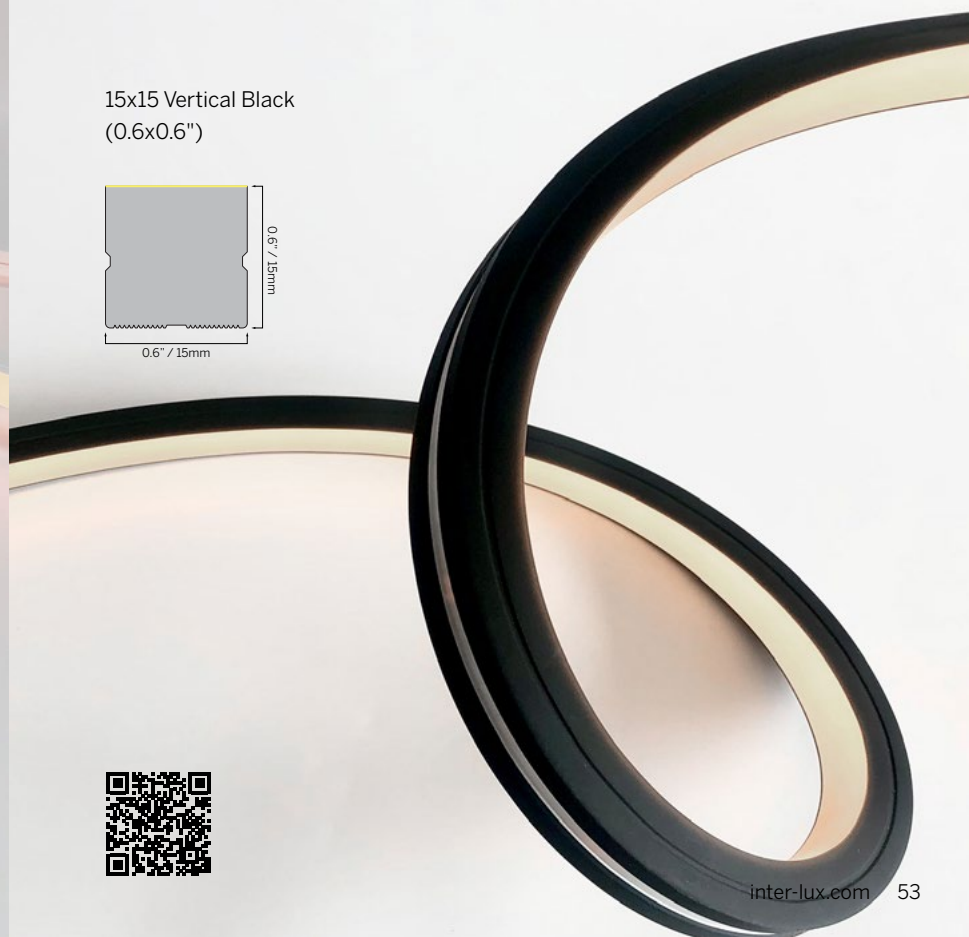

10x10 Vertical
(0.39x0.39")

Flex

10x10 Vertical Black
(0.39x0.39")

10x10 Vertical Domed
(0.39x0.39")

Flex

10x10 Vertical Honeycomb
(0.39x0.39")

10x10 Vertical Dark Line
(0.39x0.39")

Flex

15x15 Horizontal Black
(0.6x0.6")

Flex

15x15 Vertical
(0.6x0.6")

15x15 Vertical Black
(0.6x0.6")

Flex

16x17 Horizontal
(0.63x0.67")

16x17 Horizontal High Temp
(0.63x0.67")

Flex

20x18 Vertical Black
(0.79x0.71")

Flex

20x18 Vertical Domed
(0.79x0.71")

20x18 Vertical Dark Line
(0.79x0.71")

Flex

50x30 Multi
(1.97x1.18")

Flex 50x30 Vertical
1.97x1.18"

inter•lux