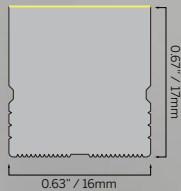

10x10 Vertical
(0.39x0.39")

Flex

10x10 Vertical Black
(0.39x0.39")

10x10 Vertical Domed
(0.39x0.39")

Flex

10x10 Vertical Honeycomb
(0.39x0.39")

10x10 Vertical Dark Line
(0.39x0.39")

Flex

10x20 Horizontal
(0.39x0.8")

12x25 Horizontal Domed
(0.47x0.98")

Flex

Flex

15x15 Multi
(0.6x0.6")

Flex 15x15 Multi
High Temp
(0.6x0.6")

Flex

15x15 Horizontal
(0.6x0.6")

15x15 Horizontal Black
(0.6x0.6")

Flex

15x15 Vertical
(0.6x0.6")

15x15 Vertical Black
(0.6x0.6")

Flex

16x17 Horizontal
(0.63x0.67")

16x17 Horizontal High Temp
(0.63x0.67")

Flex

20x18 Vertical Black
(0.79x0.71")

Flex

20x18 Vertical Domed
(0.79x0.71")

20x18 Vertical Dark Line
(0.79x0.71")

Flex

50x30 Multi
(1.97x1.18")

Flex 50x30 Vertical
1.97x1.18"

inter•lux