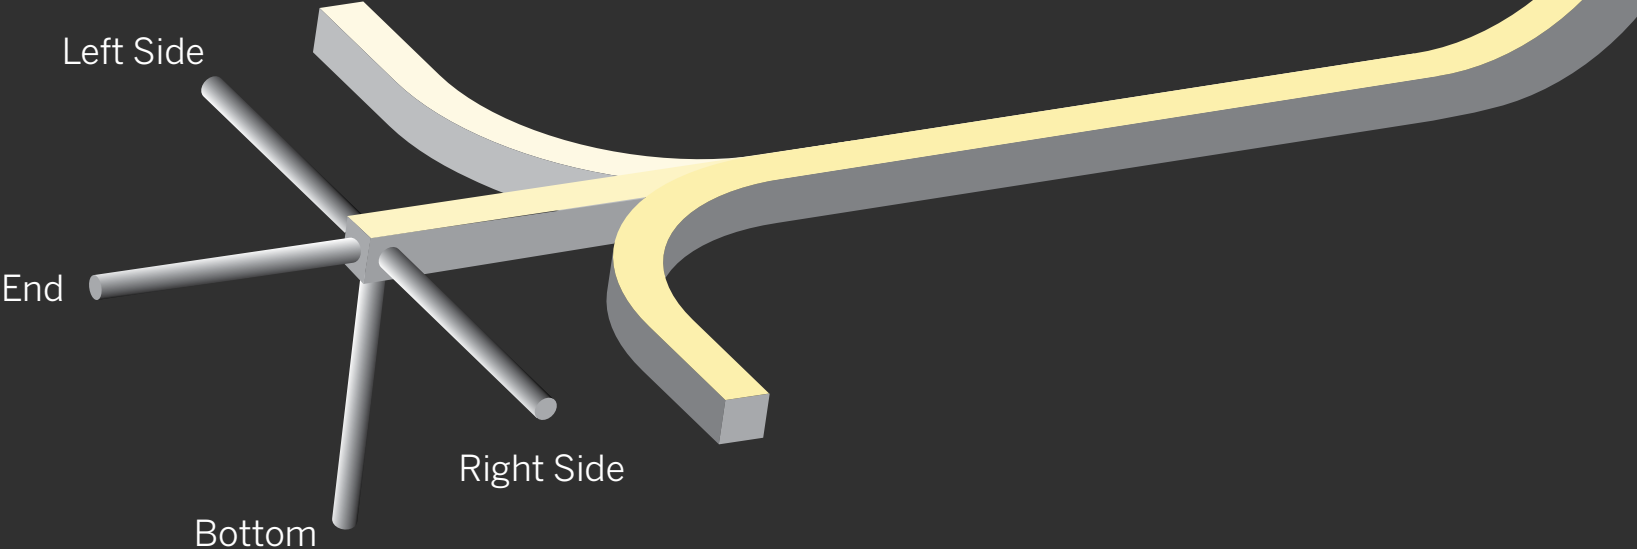

Flex 20x18 Vertical
Domed

Flex 20x18 Vertical
Dark Line

Flex 50x30 Multi

Flex 50x30 Vertical

Horizontal bend

Vertical bend

Multi bend

Cable Feeds

Shapes

Accessories

Aluminum Profiles

Deep Self Locking Profiles

Aluminum Bendable Profiles

Aluminum Push In Profiles

Stainless Bendable Profiles

Locking Profiles