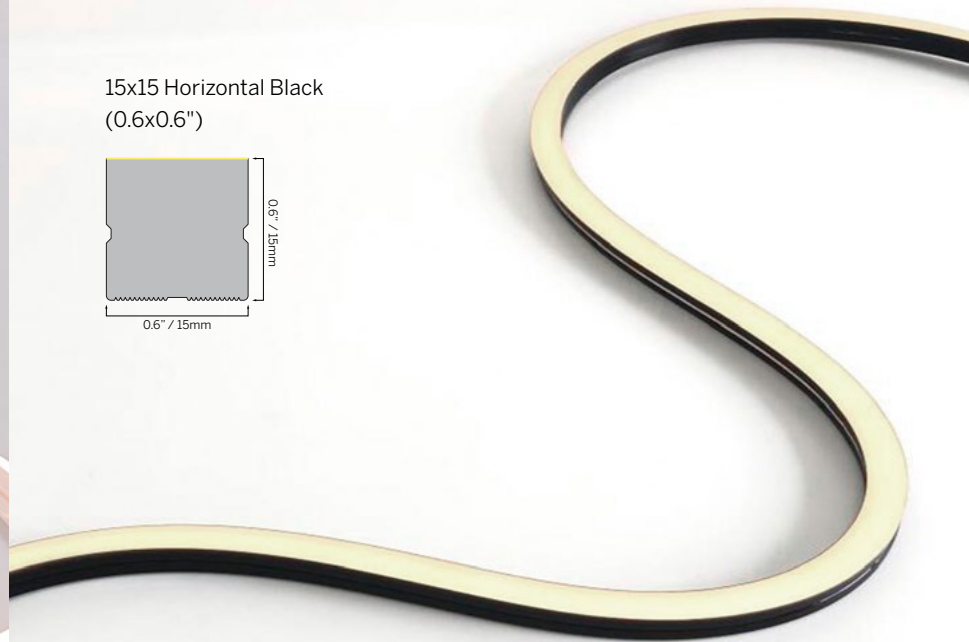

15x15 Horizontal Black
(0.6x0.6")