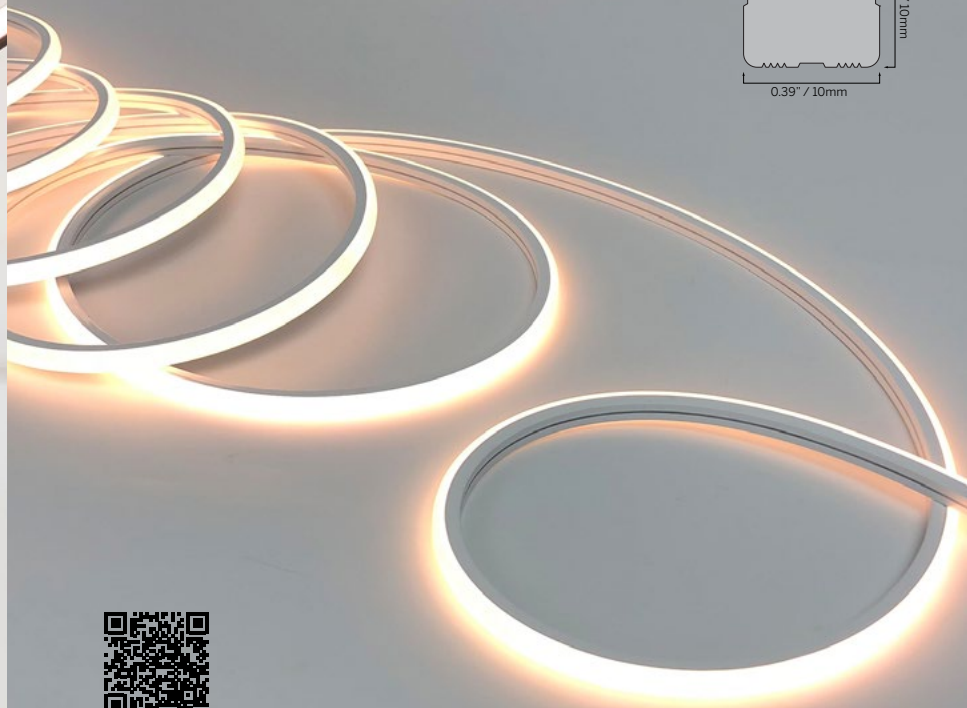

10x10 Vertical
(0.39x0.39")

Flex

10x10 Vertical Black
(0.39x0.39")

10x10 Vertical Domed
(0.39x0.39")

Flex

10x10 Vertical Honeycomb
(0.39x0.39")

10x10 Vertical Dark Line
(0.39x0.39")

Flex