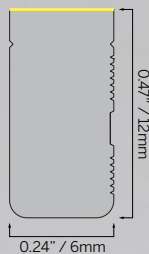

Stainless Mounting Clips

Flex

5x3 Vertical Domed
(0.2x0.12")

Flex

5x5 Vertical Domed
(0.2x0.22")

8x5 Vertical Domed
(0.31x0.22")

10x5 Vertical Domed
(0.39x0.22")

Flex

Flex

3x6 Horizontal
(0.12x0.24")

Flex

5x10 Horizontal
(0.2x0.39")

6x12 Horizontal
(0.24x0.47")

Flex

6x12 Horizontal Black
(0.24x0.47")

Flex

Flex

10x10 Multi
(0.39x0.39")

10x10 Multi Domed
(0.39x0.39")

Flex

10x10 Multi Honeycomb
(0.39x0.39")

10x10 Multi Dark Line
(0.39x0.39")

Flex

10x10 Horizontal
(0.39x0.39")

10x10 Vertical
(0.39x0.39")

Flex

10x10 Vertical Black
(0.39x0.39")

10x10 Vertical Domed
(0.39x0.39")

Flex

10x10 Vertical Honeycomb
(0.39x0.39")

10x10 Vertical Dark Line
(0.39x0.39")

Flex