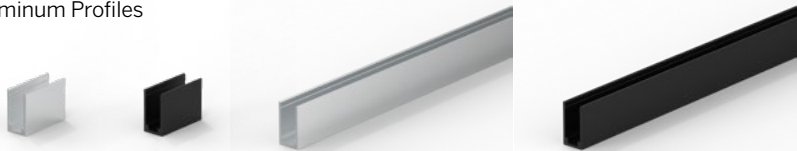

Flex 20x18 Vertical
Domed

Flex 20x18 Vertical
Dark Line

Flex 50x30 Multi

Flex 50x30 Vertical

Horizontal bend

Vertical bend

Multi bend

Cable Feeds

Shapes

Accessories

Aluminum Profiles

Deep Self Locking Profiles

Aluminum Bendable Profiles

Aluminum Push In Profiles

Stainless Bendable Profiles

Locking Profiles