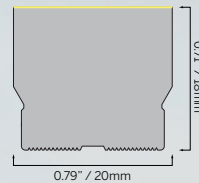

10x10 Vertical
(0.39x0.39")

Flex

10x10 Vertical Black
(0.39x0.39")

10x10 Vertical Domed
(0.39x0.39")

Flex

10x10 Vertical Honeycomb
(0.39x0.39")

10x10 Vertical Dark Line
(0.39x0.39")

Flex

15x15 Horizontal Black
(0.6x0.6")

Flex

15x15 Vertical
(0.6x0.6")

15x15 Vertical Black
(0.6x0.6")

Flex

16x17 Horizontal
(0.63x0.67")

16x17 Horizontal High Temp
(0.63x0.67")

Flex

Flex 16x17 Vertical
0.63x0.67"

Flex 16x17 Vertical High Temp
0.63x0.67"

Flex

16 Cove
(0.63x0.63")

Flex

20x18 Horizontal
(0.79x0.71")

Flex

20x18 Vertical
(0.79x0.71")

20x18 Vertical Black
(0.79x0.71")

Flex

20x18 Vertical Domed
(0.79x0.71")

20x18 Vertical Dark Line
(0.79x0.71")

Flex

50x30 Multi
(1.97x1.18")

Flex 50x30 Vertical
1.97x1.18"

inter•lux