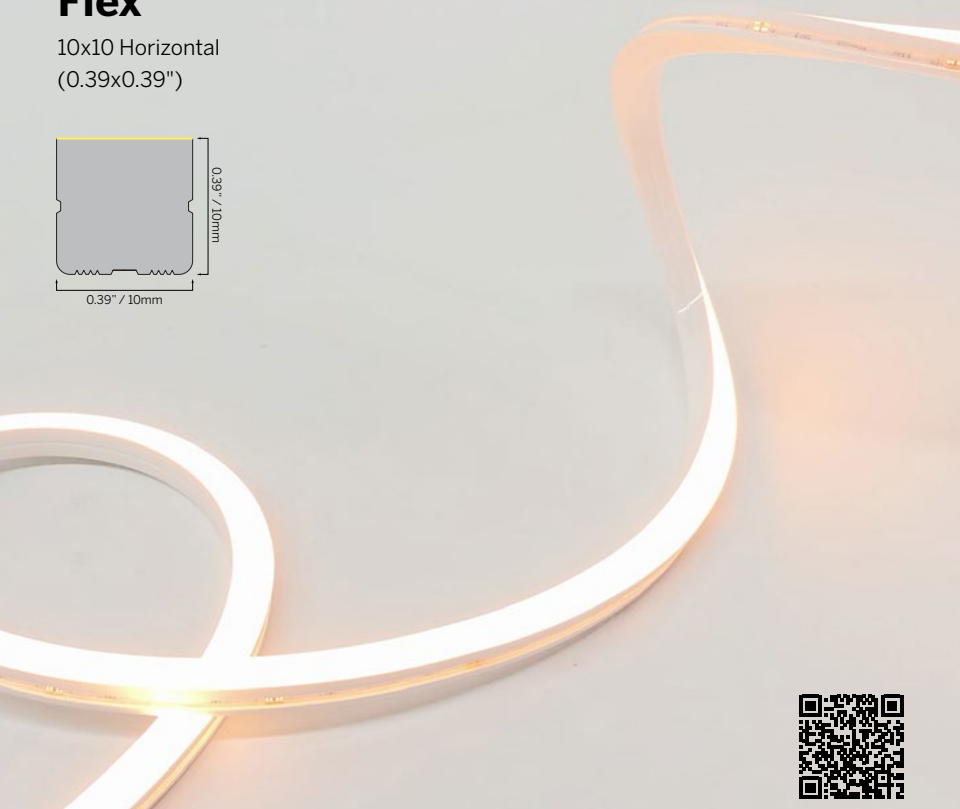

Flex

10x10 Multi
(0.39x0.39")

10x10 Multi Domed
(0.39x0.39")

Flex

10x10 Multi Honeycomb
(0.39x0.39")

10x10 Multi Dark Line
(0.39x0.39")

Flex

10x10 Horizontal
(0.39x0.39")

10x10 Vertical
(0.39x0.39")

Flex

10x10 Vertical Black
(0.39x0.39")

10x10 Vertical Domed
(0.39x0.39")

Flex

10x10 Vertical Honeycomb
(0.39x0.39")

10x10 Vertical Dark Line
(0.39x0.39")

Flex