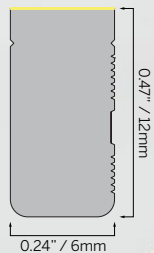

Stainless Mounting Clips

Flex

5x3 Vertical Domed
(0.2x0.12")

Flex

5x5 Vertical Domed
(0.2x0.22")

8x5 Vertical Domed
(0.31x0.22")

10x5 Vertical Domed
(0.39x0.22")

Flex

Flex

3x6 Horizontal
(0.12x0.24")

Flex

5x10 Horizontal
(0.2x0.39")

6x12 Horizontal
(0.24x0.47")

Flex

6x12 Horizontal Black
(0.24x0.47")

Flex

Flex

10x10 Multi
(0.39x0.39")

10x10 Multi Domed
(0.39x0.39")

Flex

10x10 Multi Honeycomb
(0.39x0.39")

10x10 Multi Dark Line
(0.39x0.39")

Flex

10x10 Horizontal
(0.39x0.39")

10x10 Vertical
(0.39x0.39")

Flex

10x10 Vertical Black
(0.39x0.39")

10x10 Vertical Domed
(0.39x0.39")

Flex

10x10 Vertical Honeycomb
(0.39x0.39")

10x10 Vertical Dark Line
(0.39x0.39")

Flex