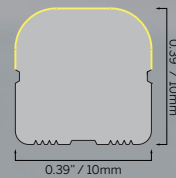

Stainless Mounting Clips

Flex

5x3 Vertical Domed
(0.2x0.12")

Flex

5x5 Vertical Domed
(0.2x0.22")

8x5 Vertical Domed
(0.31x0.22")

10x5 Vertical Domed
(0.39x0.22")

Flex

Flex

3x6 Horizontal
(0.12x0.24")

Flex

5x10 Horizontal
(0.2x0.39")

6x12 Horizontal
(0.24x0.47")

Flex

6x12 Horizontal Black
(0.24x0.47")

Flex

Flex

10x10 Multi
(0.39x0.39")

10x10 Multi Domed
(0.39x0.39")

Flex

10x10 Multi Honeycomb
(0.39x0.39")

10x10 Multi Dark Line
(0.39x0.39")

Flex

10x10 Horizontal
(0.39x0.39")

10x10 Vertical
(0.39x0.39")

Flex

10x10 Vertical Black
(0.39x0.39")

10x10 Vertical Domed
(0.39x0.39")

Flex

10x10 Vertical Honeycomb
(0.39x0.39")

10x10 Vertical Dark Line
(0.39x0.39")

Flex