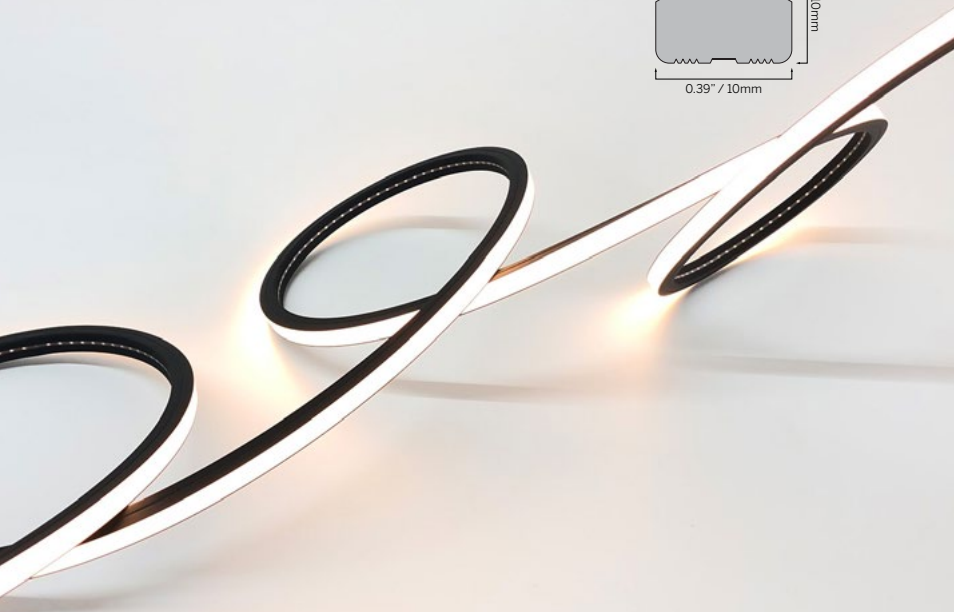

Flex

10x10 Multi
(0.39x0.39")

10x10 Multi Domed
(0.39x0.39")

Flex

10x10 Multi Honeycomb
(0.39x0.39")

10x10 Multi Dark Line
(0.39x0.39")

Flex

10x10 Horizontal
(0.39x0.39")

10x10 Vertical
(0.39x0.39")

Flex

10x10 Vertical Black
(0.39x0.39")

10x10 Vertical Domed
(0.39x0.39")

Flex

10x10 Vertical Honeycomb
(0.39x0.39")

10x10 Vertical Dark Line
(0.39x0.39")

Flex