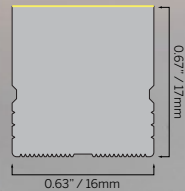

Flex

Flex 16x17 Vertical
0.63x0.67"

Flex 16x17 Vertical High Temp
0.63x0.67"