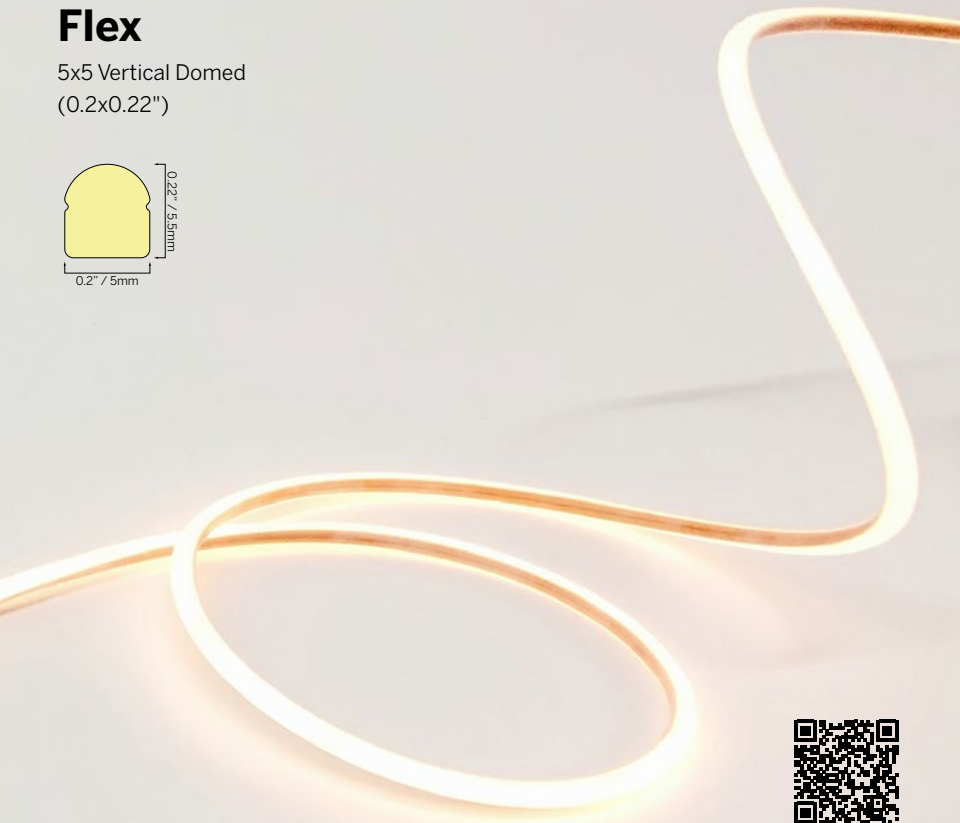

Stainless Mounting Clips

Flex

5x3 Vertical Domed
(0.2x0.12")

Flex

5x5 Vertical Domed
(0.2x0.22")

8x5 Vertical Domed
(0.31x0.22")

10x5 Vertical Domed
(0.39x0.22")

Flex