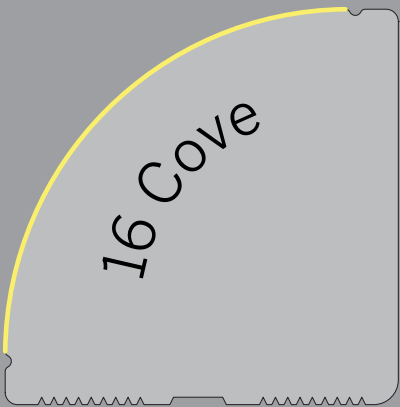

Flex

16 Cove
(0.63x0.63")