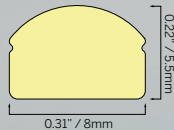

Stainless Mounting Clips

Flex

5x3 Vertical Domed
(0.2x0.12")

Flex

5x5 Vertical Domed
(0.2x0.22")

8x5 Vertical Domed
(0.31x0.22")

10x5 Vertical Domed
(0.39x0.22")

Flex

Flex

3x6 Horizontal
(0.12x0.24")

Flex

5x10 Horizontal
(0.2x0.39")

6x12 Horizontal
(0.24x0.47")

Flex

6x12 Horizontal Black
(0.24x0.47")

Flex

Flex

10x10 Multi
(0.39x0.39")

10x10 Multi Domed
(0.39x0.39")

Flex

10x10 Multi Honeycomb
(0.39x0.39")

10x10 Multi Dark Line
(0.39x0.39")

Flex

10x10 Horizontal
(0.39x0.39")

10x10 Vertical
(0.39x0.39")

Flex

10x10 Vertical Black
(0.39x0.39")

10x10 Vertical Domed
(0.39x0.39")

Flex

10x10 Vertical Honeycomb
(0.39x0.39")

10x10 Vertical Dark Line
(0.39x0.39")

Flex