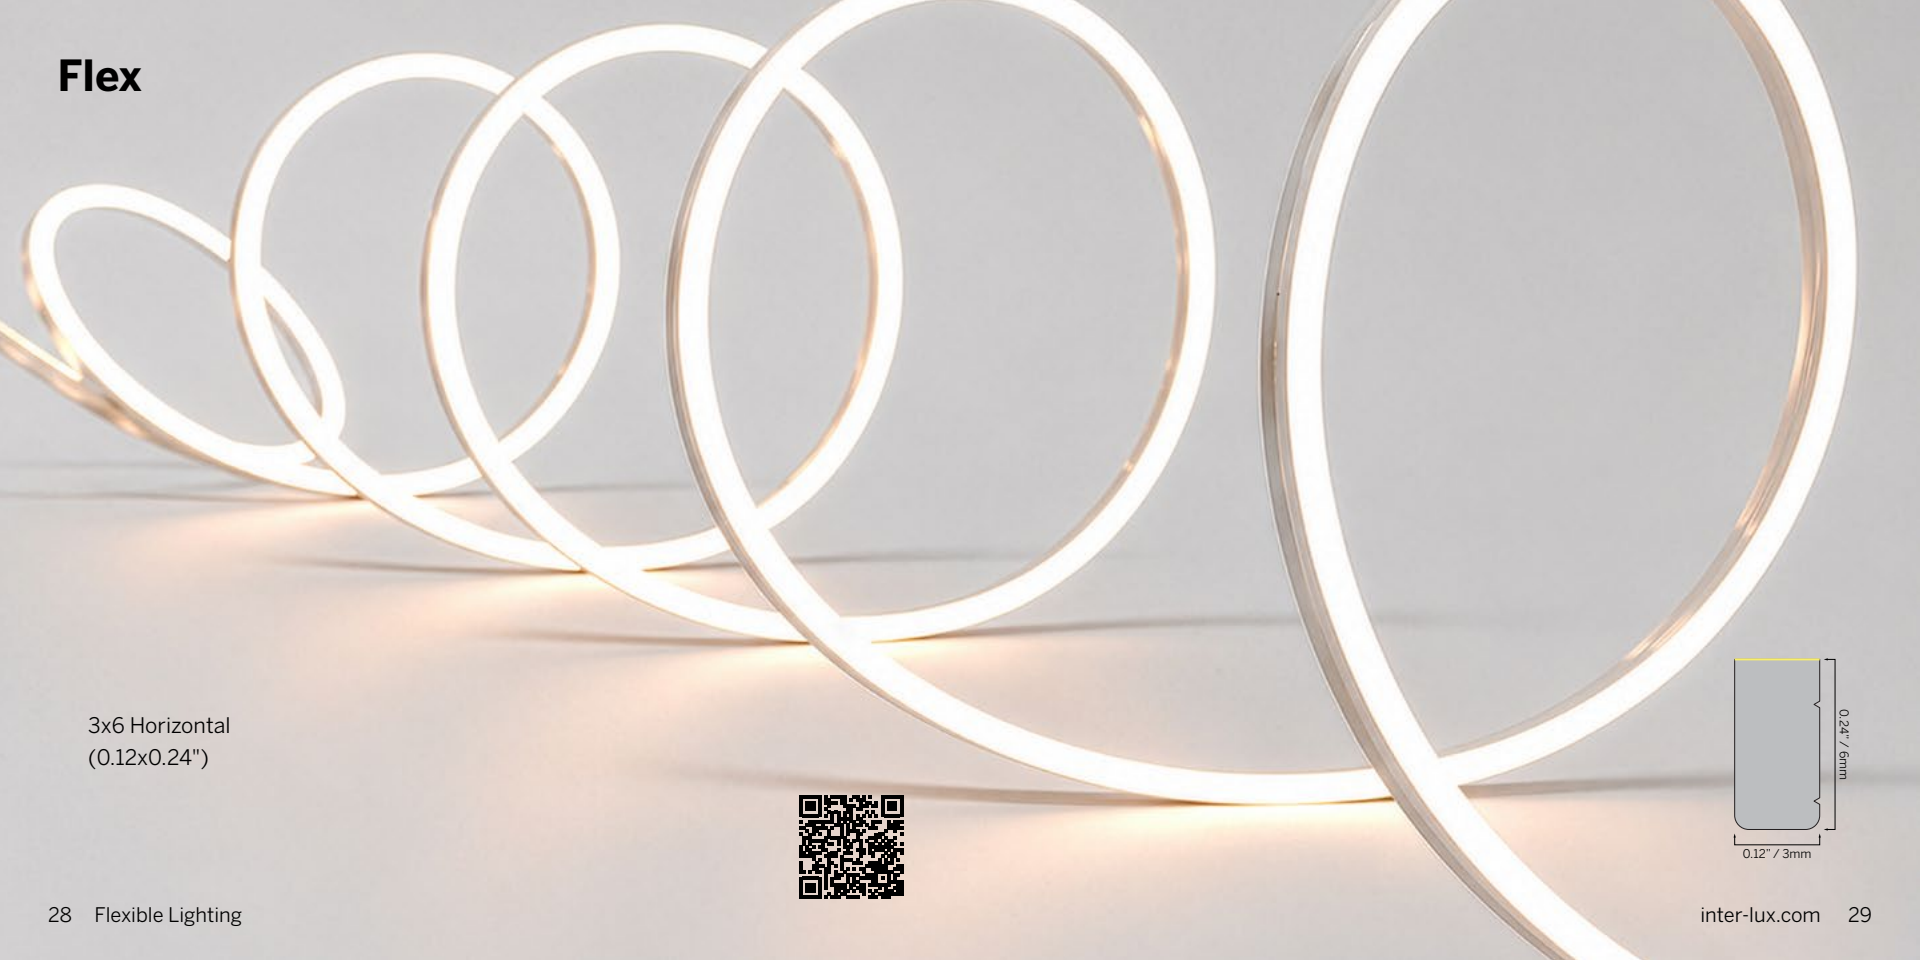

Flex

3x6 Horizontal
(0.12x0.24")