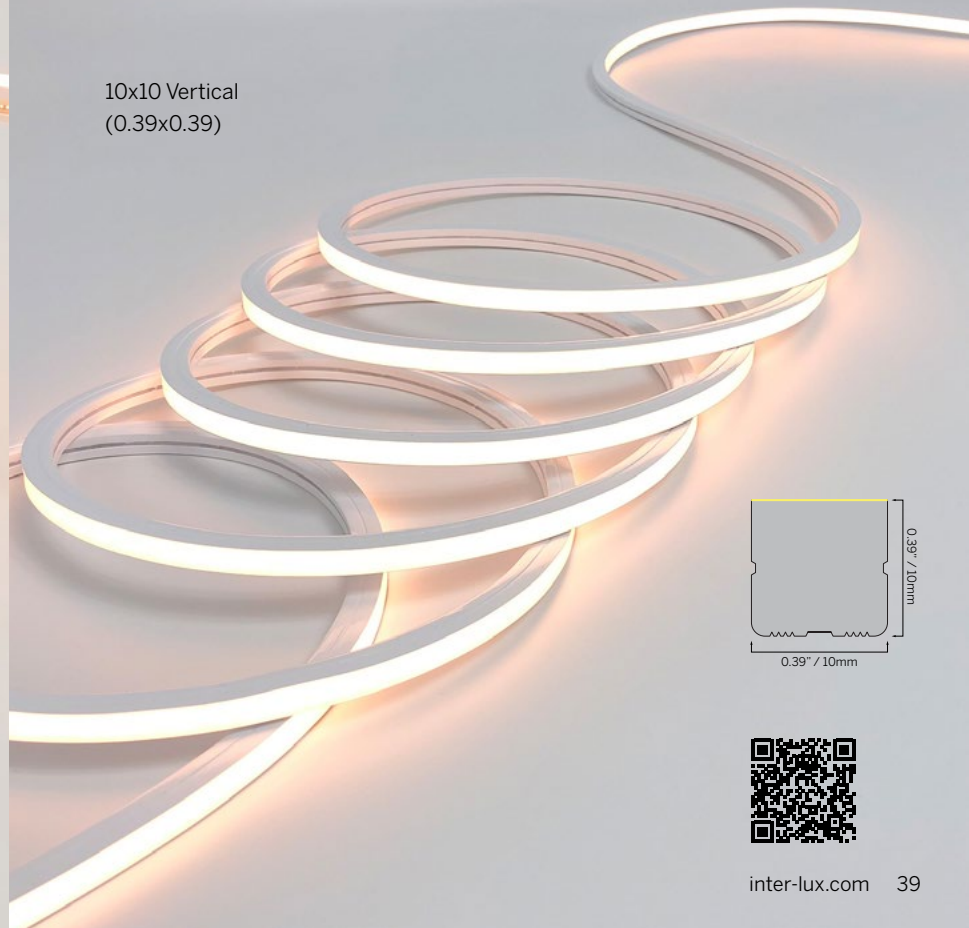

Flex

10x10 Multi
(0.39x0.39")

10x10 Multi Domed
(0.39x0.39")

Flex

10x10 Multi Honeycomb
(0.39x0.39")

10x10 Multi Dark Line
(0.39x0.39")

Flex

10x10 Horizontal
(0.39x0.39")

10x10 Vertical
(0.39x0.39")

Flex

10x10 Vertical Black
(0.39x0.39")

10x10 Vertical Domed
(0.39x0.39")

Flex

10x10 Vertical Honeycomb
(0.39x0.39")

10x10 Vertical Dark Line
(0.39x0.39")

Flex