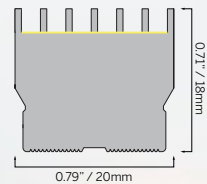

Flex 16x17 Vertical
0.63x0.67"

Flex 16x17 Vertical High Temp
0.63x0.67"

Flex

16 Cove
(0.63x0.63")

Flex

20x18 Horizontal
(0.79x0.71")

Flex

20x18 Vertical
(0.79x0.71")

20x18 Vertical Black
(0.79x0.71")

Flex

20x18 Vertical Domed
(0.79x0.71")

20x18 Vertical Dark Line
(0.79x0.71")

Flex

50x30 Multi
(1.97x1.18")

Flex 50x30 Vertical
1.97x1.18"

inter•lux