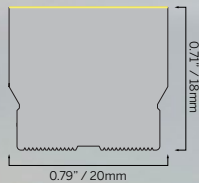

10x10 Vertical
(0.39x0.39")

Flex

10x10 Vertical Black
(0.39x0.39")

10x10 Vertical Domed
(0.39x0.39")

Flex

10x10 Vertical Honeycomb
(0.39x0.39")

10x10 Vertical Dark Line
(0.39x0.39")

Flex

15x15 Horizontal Black
(0.6x0.6")

Flex

15x15 Vertical
(0.6x0.6")

15x15 Vertical Black
(0.6x0.6")

Flex

16x17 Horizontal
(0.63x0.67")

16x17 Horizontal High Temp
(0.63x0.67")

Flex

Flex 16x17 Vertical
0.63x0.67"

Flex 16x17 Vertical High Temp
0.63x0.67"

Flex

16 Cove
(0.63x0.63")

Flex

20x18 Horizontal
(0.79x0.71")

Flex

20x18 Vertical
(0.79x0.71")

20x18 Vertical Black
(0.79x0.71")

Flex

20x18 Vertical Domed
(0.79x0.71")

20x18 Vertical Dark Line
(0.79x0.71")

Flex

50x30 Multi
(1.97x1.18")

Flex 50x30 Vertical
1.97x1.18"

inter•lux