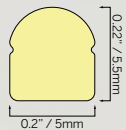

Stainless Mounting Clips

Flex

5x3 Vertical Domed
(0.2x0.12")

Flex

5x5 Vertical Domed
(0.2x0.22")

8x5 Vertical Domed
(0.31x0.22")

10x5 Vertical Domed
(0.39x0.22")

Flex

Flex

3x6 Horizontal
(0.12x0.24")

Flex

5x10 Horizontal
(0.2x0.39")

6x12 Horizontal
(0.24x0.47")

Flex

6x12 Horizontal Black
(0.24x0.47")

Flex

Flex

10x10 Multi
(0.39x0.39")

10x10 Multi Domed
(0.39x0.39")

Flex

10x10 Multi Honeycomb
(0.39x0.39")

10x10 Multi Dark Line
(0.39x0.39")

Flex

10x10 Horizontal
(0.39x0.39")

10x10 Vertical
(0.39x0.39")

Flex

10x10 Vertical Black
(0.39x0.39")

10x10 Vertical Domed
(0.39x0.39")

Flex

10x10 Vertical Honeycomb
(0.39x0.39")

10x10 Vertical Dark Line
(0.39x0.39")

Flex