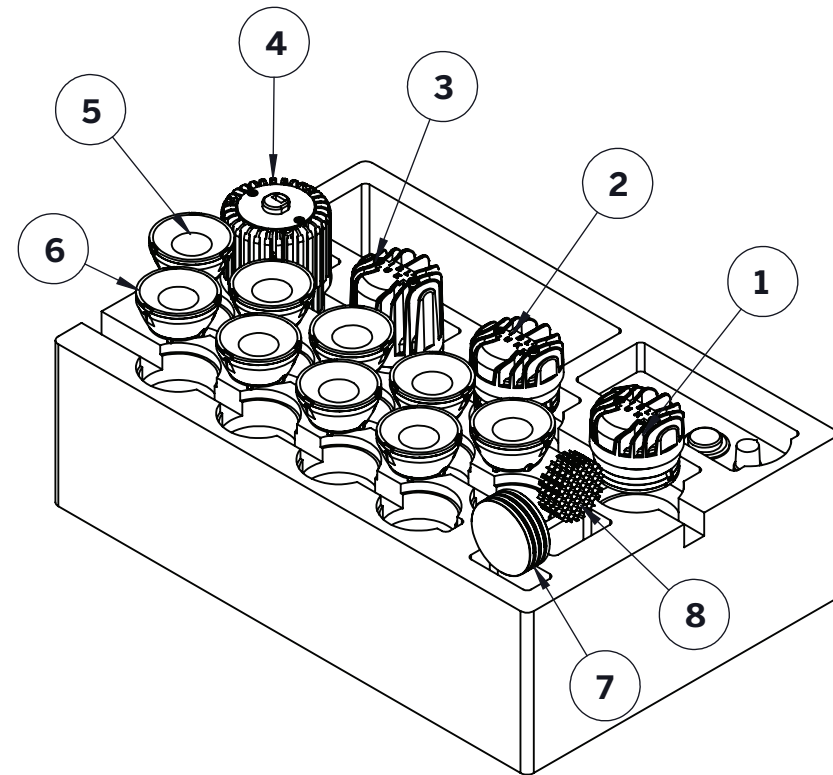

# ProTools+ 3" Downlights - Box 2

inter•lux

- 1. 9W LED Engine**  
Black : Warm Dim 3000K-1800K : 9W (36V@250mA) CRI >90
- 2. 9W LED Engine**  
Black : 3000K: 9W (36V@250mA) CRI >90
- 3. 12W LED Engine**  
Black : 2700K: 12W (36V@350mA) CRI >90
- 4. 20W LED Engine**  
Black : 3500K: 20W (36V@550mA) CRI > 90
- 5. Round Adjustable Reflector**  
Matt White
- 6. Static White - CCT Lens**  
15°/24°/36°/50°/80°
- 7. Multi-CCT Lens**  
15°/24°/36°/50°
- 8. Accessories**  
Solite Lens/Spread Lens/Sandblasted Lens
- 9. Accessories**  
Honeycomb Louver