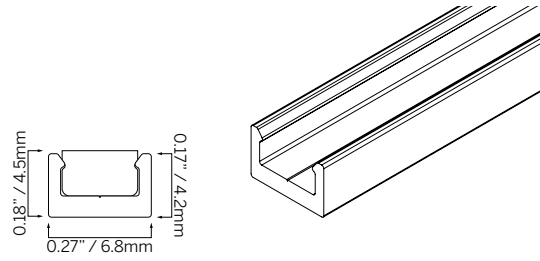

## 0.2x0.12"

### ACCESSORIES

STATIC WHITE

**TYPE** Aluminum push in profile  
**MOUNTING** Surface mount

STATIC COLOR

ORDERING INFORMATION		
MODEL	FINISH	LENGTH
63S0503X	5PP Aluminum	0020 20mm (0.79")
		1000 1000mm (39.37")
		2000 2000mm (78.74")
63S0503X	5PP	