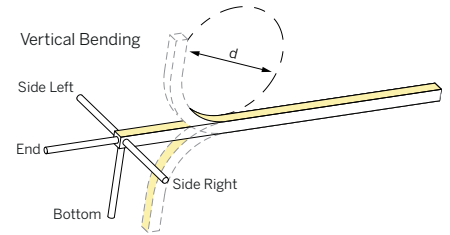

FLEX 16x17 VERTICAL HIGH TEMP

0.63x0.67"

STATIC WHITE

SPECIFICATION	
MATERIAL	Silicone
MOUNTING	Surface
IP RATING	IP67, IP20
BINNING	3 Step
LIFETIME (L70)	50,000hrs based on LM-80 & TM-21 applicable test data
DRIVER REQUIREMENT	24VDC Constant voltage
PROTECTION	UV, flame, salt and chlorine resistant
WARRANTY	5 Years

MODEL	JACKET	CCT	LED TYPE	CABLE ENTRY	IP RATING	CABLE LENGTH	LENGTH	DRIVERS
63HTS1617V Flex 15x15 Vertical High Temp	1 White	B18 1800K	S04 4 W/m (5m max.) 1.2 W/ft (16.4ft max.)	E End B Bottom SL Side Left SR Side Right	7 IP67 2 IP20	003 0.3m (1ft)	.XXXX Length in inches	D010 EL96 DPH L3D0E DALI-DT6 UNV96-WL UNV384-WL
		B24 2400K				010 1m (3.3ft)		
		B27 2700K	030 3m (9.8ft)					
		B30 3000K	050 5m (16.4ft)					
		B35 3500K	100 10m (32.8ft)					
		B40 4000K						
B60 6000K								
63HTS1617V	1							

FLEX 16x17 VERTICAL HIGH TEMP

0.63x0.67"

STATIC
WHITE

ACCESSORIES

TYPE Locking Profile
MOUNTING Surface mount

ORDERING INFORMATION		
MODEL	FINISH	LENGTH
63S1617X	5LP Silver	0035 35mm (1.38") 1000 1000mm (39.37")
63S1617X	5LP	