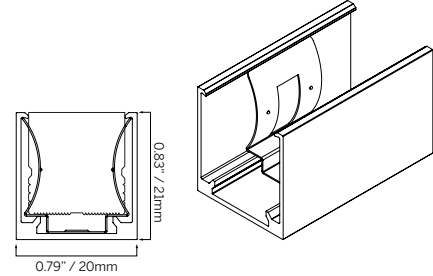

MODEL	JACKET	CCT	LED TYPE	CABLE ENTRY	IP RATING	CABLE LENGTH	LENGTH	DRIVERS
63HTS1617V Flex 15x15 Vertical High Temp	1 White	B18 1800K	S04 4 W/m (5m max.) 1.2 W/ft (16.4ft max.)	E End B Bottom SL Side Left SR Side Right	7 IP67 2 IP20	003 0.3m (1ft)	.XXXX Length in inches	D010 EL96 DPH L3D0E DALI-DT6 UNV96-WL UNV384-WL
		B24 2400K				010 1m (3.3ft)		
		B27 2700K	030 3m (9.8ft)					
		B30 3000K	050 5m (16.4ft)					
		B35 3500K	100 10m (32.8ft)					
		B40 4000K						
B60 6000K								
63HTS1617V	1							

FLEX 16x17 VERTICAL HIGH TEMP

0.63x0.67"

STATIC
WHITE

ACCESSORIES

TYPE Locking Profile
MOUNTING Surface mount

ORDERING INFORMATION		
MODEL	FINISH	LENGTH
63S1617X	5LP Silver	0035 35mm (1.38") 1000 1000mm (39.37")
63S1617X	5LP	