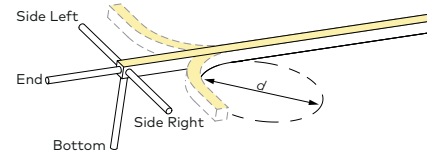

FLEX 16x17 HORIZONTAL HIGH TEMP

0.63x0.67"

STATIC WHITE

Horizontal Bending

SPECIFICATION

MATERIAL	Silicone
MOUNTING	Surface
IP RATING	IP67, IP20
BINNING	3 Step
LIFETIME (L70)	50,000hrs based on LM-80 & TM-21 applicable test data
DRIVER REQUIREMENT	24VDC Constant voltage
PROTECTION	UV, flame, salt and chlorine resistant
WARRANTY	5 Years

	Cut Interval	DELIVERED LUMENS lm/ft						
		1800K	2400K	2700K	3000K	3500K	4000K	6000K
S04	62.5 mm (2.5")	88	95	104	105	106	107	101
S05	50 mm (2")	63	83	90	98	99	100	101

ACCESSORIES

ORDERING INFORMATION									
MODEL	JACKET	CCT	LED TYPE	CABLE ENTRY	IP RATING	CABLE LENGTH	LENGTH	DRIVERS	
63HTS1617H Flex 15x15 Horizontal High Temp	1 White	B18 1800K	S04 4 W/m (5m max.) 1.2 W/ft (16.4ft max.)	E End B Bottom SL Side Left SR Side Right	7 IP67 2 IP20	003 0.3m (1ft)	.XXXX Length in inches	D010 EL96 DPH L3D0E DALI-DT6 UNV96-WL UNV384-WL	
		B24 2400K				010 1m (3.3ft)			
		B27 2700K	030 3m (9.8ft)						
		B30 3000K	050 5m (16.4ft)						
		B35 3500K	100 10m (32.8ft)						
		B40 4000K							
B60 6000K									
63HTS1617H	1								

FLEX 16x17 HORIZONTAL HIGH TEMP

0.63x0.67"

STATIC
WHITE

ACCESSORIES

TYPE Locking Profile
MOUNTING Surface mount

ORDERING INFORMATION		
MODEL	FINISH	LENGTH
63S1617X	5LP Silver	0035 35mm (1.38") 1000 1000mm (39.37")
63S1617X	5LP	