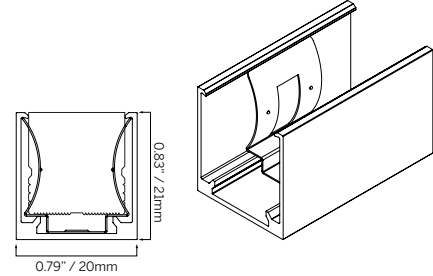

	Cut Interval	DELIVERED LUMENS lm/ft						
		1800K	2400K	2700K	3000K	3500K	4000K	6000K
S04	62.5 mm (2.5")	88	95	104	105	106	107	101
S05	50 mm (2")	63	83	90	98	99	100	101

ACCESSORIES

ORDERING INFORMATION									
MODEL	JACKET	CCT	LED TYPE	CABLE ENTRY	IP RATING	CABLE LENGTH	LENGTH	DRIVERS	
63HTS1617H Flex 15x15 Horizontal High Temp	1 White	B18 1800K	S04 4 W/m (5m max.) 1.2 W/ft (16.4ft max.)	E End B Bottom SL Side Left SR Side Right	7 IP67 2 IP20	003 0.3m (1ft)	.XXXX Length in inches	D010 EL96 DPH L3D0E DALI-DT6 UNV96-WL UNV384-WL	
		B24 2400K				010 1m (3.3ft)			
		B27 2700K	030 3m (9.8ft)						
		B30 3000K	050 5m (16.4ft)						
		B35 3500K	100 10m (32.8ft)						
		B40 4000K							
B60 6000K									
63HTS1617H	1								

FLEX 16x17 HORIZONTAL HIGH TEMP

0.63x0.67"

STATIC
WHITE

ACCESSORIES

TYPE Locking Profile
MOUNTING Surface mount

ORDERING INFORMATION		
MODEL	FINISH	LENGTH
63S1617X	5LP Silver	0035 35mm (1.38") 1000 1000mm (39.37")
63S1617X	5LP	