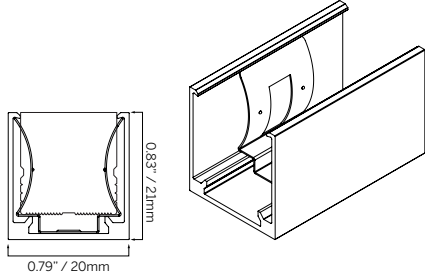

FLEX 16x17 HORIZONTAL

0.63x0.67"

- STATIC WHITE
- FREE CUT
- TUNABLE WHITE
- WARM DIM
- RGB / RGBW
- PIXEL

ACCESSORIES

TYPE Locking Profile
MOUNTING Surface mount

ORDERING INFORMATION		
MODEL	FINISH	LENGTH
63S1617X	5LP Silver	0035 35mm (1.38") 1000 1000mm (39.37")
63S1617X	5LP