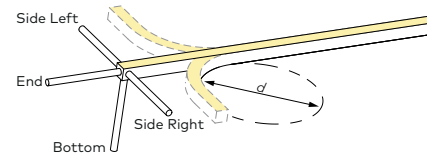

Horizontal Bending

SPECIFICATION

MATERIAL	Silicone
MOUNTING	Surface
IP RATING	IP67, IP20
BINNING	3 Step
LIFETIME (L70)	50,000hrs based on LM-80 & TM-21 applicable test data
DRIVER REQUIREMENT	24VDC Constant voltage
PROTECTION	UV, flame, salt and chlorine resistant
WARRANTY	5 Years

PIXEL - RGB

SPECIFICATION (MINIMUM BEND DIAMETER >11.8" / 300 mm)

DRIVER OPTIONS (See driver page for details)
DMX = eldoLED, 24V, 0.1% DMX Dimming

	Pixels	DMX Addresses	Cut Interval	DELIVERED LUMENS lm/ft		
				RED	GREEN	BLUE
DMX02P14	2 /m (19.7")	6 /m (3 /px)	500 mm (19.7")	17	45	10
DMX10P14	10 /m (3.94")	30 /m (3 /px)	100 mm (3.9")	17	45	10

ORDERING INFORMATION

MODEL	JACKET	CCT	LED TYPE	CABLE ENTRY	IP RATING	CABLE LENGTH	LENGTH	DRIVERS
63S1617H Flex 16x17 Horizontal	1 White	RGB RGB	DMX02P14 14 W/m (5m max.) 4.3 W/ft (16.4ft max.) DMX10P14 14 W/m (5m max.) 4.3 W/ft (16.4ft max.)	E End B Bottom SL Side Left SR Side Right	7 IP67 2 IP20	003 0.3m (1ft) 010 1m (3.3ft) 030 3m (9.8ft) 050 5m (16.4ft) 100 10m (32.8ft)	.XXXX Length in inches	DMX
63S1617H	1	RGB						DMX

PIXEL - RGBW

SPECIFICATION (MINIMUM BEND DIAMETER >11.8" / 300 mm)

DRIVER OPTIONS (See driver page for details)
DMX = eldoLED, 24V, 0.1% DMX Dimming

	Pixels	DMX Addresses	Cut Interval	DELIVERED LUMENS lm/ft					
				RED	GREEN	BLUE	2700K	3000K	4000K
DMX10P16	10 /m (3.94")	40 /m (4 /px)	100 mm (3.9")	12	32	7	28	30	32

ORDERING INFORMATION

MODEL	JACKET	CCT	LED TYPE	CABLE ENTRY	IP RATING	CABLE LENGTH	LENGTH	DRIVERS
63S1617H Flex 16x17 Horizontal	1 White	RGBW27 RGBW(2700K) RGBW30 RGBW(3000K) RGBW40 RGBW(4000K)	DMX10P16 16 W/m (5m max.) 4.9 W/ft (16.4ft max.)	E End B Bottom SL Side Left SR Side Right	7 IP67 2 IP20	003 0.3m (1ft) 010 1m (3.3ft) 030 3m (9.8ft) 050 5m (16.4ft) 100 10m (32.8ft)	.XXXX Length in inches	DMX
63S1617H	1		DMX10P16					DMX