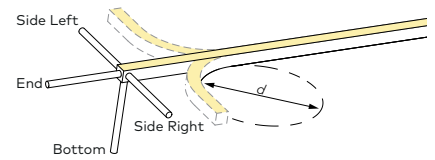

Horizontal Bending

SPECIFICATION

MATERIAL	Silicone
MOUNTING	Surface
IP RATING	IP67, IP20
BINNING	3 Step
LIFETIME (L70)	50,000hrs based on LM-80 & TM-21 applicable test data
DRIVER REQUIREMENT	24VDC Constant voltage
PROTECTION	UV, flame, salt and chlorine resistant
WARRANTY	5 Years

RGB

SPECIFICATION (MINIMUM BEND DIAMETER >11.8" / 300 mm)

DRIVER OPTIONS (See driver page for details)

DMX = eldoLED, 24V, 0.1% DMX Dimming

	Cut Interval	DELIVERED LUMENS lm/ft		
		RED	GREEN	BLUE
L12	100 mm (3.9")	24	65	15

ORDERING INFORMATION

MODEL	JACKET	CCT	LED TYPE	CABLE ENTRY	IP RATING	CABLE LENGTH	LENGTH	DRIVERS
63S1617H Flex 16x17 Horizontal	1 White	RGB RGB	L12 12 W/m (6m max.) 3.7 W/ft (19.7ft max.)	E End B Bottom SL Side Left SR Side Right	7 IP67 2 IP20	003 0.3m (1ft) 010 1m (3.3ft) 030 3m (9.8ft) 050 5m (16.4ft) 100 10m (32.8ft)	.XXXX Length in inches	DMX
63S1617H	1	RGB	L12					DMX

RGBW

SPECIFICATION (MINIMUM BEND DIAMETER >11.8" / 300 mm)

DRIVER OPTIONS (See driver page for details)

DMX = eldoLED, 24V, 0.1% DMX Dimming

	Cut Interval	DELIVERED LUMENS lm/ft					
		RED	GREEN	BLUE	2700K	3000K	4000K
L16	100 mm (3.9")	24	65	15	56	61	63

ORDERING INFORMATION

MODEL	JACKET	CCT	LED TYPE	CABLE ENTRY	IP RATING	CABLE LENGTH	LENGTH	DRIVERS
63S1617H Flex 16x17 Horizontal	1 White	RGBW27 RGBW(2700K) RGBW30 RGBW(3000K) RGBW40 RGBW(4000K)	L16 16 W/m (5m max.) 4.9 W/ft (16.4ft max.)	E End B Bottom SL Side Left SR Side Right	7 IP67 2 IP20	003 0.3m (1ft) 010 1m (3.3ft) 030 3m (9.8ft) 050 5m (16.4ft) 100 10m (32.8ft)	.XXXX Length in inches	DMX
63S1617H	1		L16					DMX