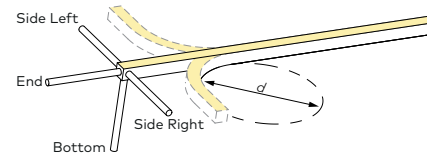

Horizontal Bending

SPECIFICATION

MATERIAL	Silicone
MOUNTING	Surface
IP RATING	IP67, IP20
BINNING	3 Step
LIFETIME (L70)	50,000hrs based on LM-80 & TM-21 applicable test data
DRIVER REQUIREMENT	24VDC Constant voltage
PROTECTION	UV, flame, salt and chlorine resistant
WARRANTY	5 Years

WARM DIM (CRI >90 Ra)

SPECIFICATION (MINIMUM BEND DIAMETER >9.8" / 250 mm)

DRIVER OPTIONS (See driver page for details)

MAGSDM96-WD = 0-10V / Phase Dim 96W, 0.1% CCR Dimming for Warm Dim, 120-277V (Phase - 120V only)

	Cut Interval	DELIVERED LUMENS lm/ft	
		2700K	3000K
14R	83.33 mm (3.3")	143	155

ORDERING INFORMATION

MODEL	JACKET	CCT	LED TYPE	CABLE ENTRY	IP RATING	CABLE LENGTH	LENGTH	DRIVERS
63S1617H Flex 16x17 Horizontal	1 White	C2718W 2700-1800K C3018W 3000-1800K	14R 14 W/m (5m max.) 4.3 W/ft (16.4ft max.)	E End B Bottom SL Side Left SR Side Right	7 IP67 2 IP20	003 0.3m (1ft) 010 1m (3.3ft) 030 3m (9.8ft) 050 5m (16.4ft) 100 10m (32.8ft)	.XXXX Length in inches	MAGSDM96-WD
63S1617H	1		14R					MAGSDM96-WD