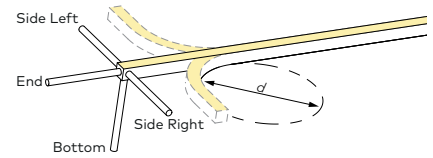

Horizontal Bending

SPECIFICATION

MATERIAL	Silicone
MOUNTING	Surface
IP RATING	IP67, IP20
BINNING	3 Step
LIFETIME (L70)	50,000hrs based on LM-80 & TM-21 applicable test data
DRIVER REQUIREMENT	24VDC Constant voltage
PROTECTION	UV, flame, salt and chlorine resistant
WARRANTY	5 Years

PIXEL - STATIC WHITE (CRI >90 Ra)

SPECIFICATION (MINIMUM BEND DIAMETER >11.8" / 300 mm)

DRIVER OPTIONS (See driver page for details)

DMX = eldoLED, 24V, 0.1% DMX Dimming

	Pixels	DMX Addresses	Cut Interval	DELIVERED LUMENS lm/ft						
				1800K	2400K	2700K	3000K	3500K	4000K	6000K
DMX10P13	10 /m (3.94")	20 /m (1/px)	100 mm (3.9")	119	155	168	183	186	191	189

ORDERING INFORMATION

MODEL	JACKET	CCT	LED TYPE	CABLE ENTRY	IP RATING	CABLE LENGTH	LENGTH	DRIVERS
63S1617H Flex 16x17 Horizontal	1 White	C18 1800K C24 2400K C27 2700K C30 3000K C35 3500K C40 4000K C60 6000K	DMX10P13 13.5 W/m (5m max.) 4.1 W/ft (16.4ft max.)	E End B Bottom SL Side Left SR Side Right	7 IP67 2 IP20	003 0.3m (1ft) 010 1m (3.3ft) 030 3m (9.8ft) 050 5m (16.4ft) 100 10m (32.8ft)	.XXXX Length in inches	DMX
63S1617H	1		DMX10P13					DMX

PIXEL - TUNABLE WHITE (CRI >90 Ra)

SPECIFICATION (MINIMUM BEND DIAMETER >11.8" / 300 mm)

DRIVER OPTIONS (See driver page for details)

DMX = eldoLED, 24V, 0.1% DMX Dimming

	Pixels	DMX Addresses	Cut Interval	DELIVERED LUMENS lm/ft						
				1800K	2400K	2700K	3000K	3500K	4000K	6000K
CTDMX10P13	10 /m (3.94")	20 /m (2/px)	100 mm (3.9")	55	77	85	89	90	91	95

ORDERING INFORMATION

MODEL	JACKET	CCT	CCT	LED TYPE	CABLE ENTRY	IP RATING	CABLE LENGTH	LENGTH	DRIVERS
63S1617H Flex 16x17 Horizontal	1 White	C18 1800K C24 2400K C27 2700K C30 3000K C35 3500K C40 4000K	24 2400K 27 2700K 30 3000K 35 3500K 40 4000K 60 6000K	CTDMX10P13 13.5 W/m (5m max.) 4.1 W/ft (16.4ft max.)	E End B Bottom SL Side Left SR Side Right	7 IP67 2 IP20	003 0.3m (1ft) 010 1m (3.3ft) 030 3m (9.8ft) 050 5m (16.4ft) 100 10m (32.8ft)	.XXXX Length in inches	DMX
63S1617H	1			CTDMX10P13					DMX