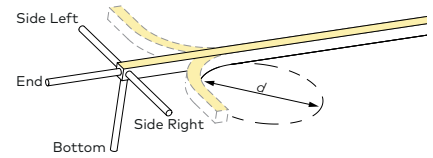

Horizontal Bending

SPECIFICATION

MATERIAL	Silicone
MOUNTING	Surface
IP RATING	IP67, IP20
BINNING	3 Step
LIFETIME (L70)	50,000hrs based on LM-80 & TM-21 applicable test data
DRIVER REQUIREMENT	24VDC Constant voltage
PROTECTION	UV, flame, salt and chlorine resistant
WARRANTY	5 Years

TUNABLE WHITE (CRI >90 Ra)

SPECIFICATION (MINIMUM BEND DIAMETER >9.8" / 250 mm)

DRIVER OPTIONS (See driver page for details)

DALI-DT6 = eldoLED DALI (DT6), 0.1% dimming, 120-277V
DALI-DT8 = eldoLED DALI (DT8), 0.1% dimming, 120-277V

	Cut Interval	DELIVERED LUMENS lm/ft						
		1800K	2400K	2700K	3000K	3500K	4000K	6000K
CT10	62.5 mm (2.5")	88	123	135	143	144	145	151

ORDERING INFORMATION

MODEL	JACKET	CCT (LOW)	CCT (HIGH)	LED TYPE*	CABLE ENTRY	IP RATING	CABLE LENGTH	LENGTH	DRIVERS
63S1617H Flex 16x17 Horizontal	1 White	C18 1800K	24 2400K	CT10 2x9.6 W/m (7m max.) 2x2.9 W/ft (23ft max.) * Rated wattage is maximum wattage per channel. Combined power must also not exceed this value.	E End B Bottom SL Side Left SR Side Right	7 IP67 2 IP20	003 0.3m (1ft)	.XXXX Length in inches	DALI-DT6 DALI-DT8
		C24 2400K	27 2700K				010 1m (3.3ft)		
		C27 2700K	30 3000K				030 3m (9.8ft)		
		C30 3000K	35 3500K				050 5m (16.4ft)		
		C35 3500K	40 4000K				100 10m (32.8ft)		
		C40 4000K	60 6000K						
63S1617H	1			CT10					

TUNABLE WHITE - HIGH OUTPUT (CRI >90 Ra)

SPECIFICATION (MINIMUM BEND DIAMETER >9.8" / 250 mm)

DRIVER OPTIONS (See driver page for details)

DALI-DT6 = eldoLED DALI (DT6), 0.1% dimming, 120-277V
DALI-DT8 = eldoLED DALI (DT8), 0.1% dimming, 120-277V

	Cut Interval	DELIVERED LUMENS lm/ft						
		1800K	2400K	2700K	3000K	3500K	4000K	6000K
CT10	83.3mm (3.3")	141	197	216	227	229	232	241
CT13	83.3mm (3.3")	183	256	282	296	298	301	313

ORDERING INFORMATION

MODEL	JACKET	CCT (LOW)	CCT (HIGH)	LED TYPE*	CABLE ENTRY	IP RATING	CABLE LENGTH	LENGTH	DRIVERS
63S1617HOH Flex 16x17 Horizontal High Output	1 White	C18 1800K	24 2400K	CT10 2x10 W/m (4m max.) 2x3 W/ft (13.1ft max.) CT13 2x13 W/m (3m max.) 2x4 W/ft (9.8ft max.) * Rated wattage is maximum wattage per channel. Combined power must also not exceed this value.	E End B Bottom SL Side Left SR Side Right	7 IP67 2 IP20	003 0.3m (1ft)	.XXXX Length in inches	DALI-DT6 DALI-DT8
		C24 2400K	27 2700K				010 1m (3.3ft)		
		C27 2700K	30 3000K				030 3m (9.8ft)		
		C30 3000K	35 3500K				050 5m (16.4ft)		
		C35 3500K	40 4000K				100 10m (32.8ft)		
		C40 4000K	60 6000K						
63S1617HOH	1