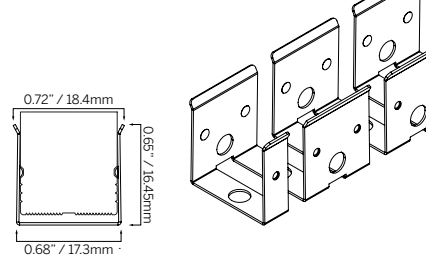

- DRIVERS
- IES FILES

TYPE Stainless Profile Bendable
MOUNTING Surface mount

ORDERING INFORMATION		
MODEL	FINISH	LENGTH
63S1617X	5SC Silver	1000 1000mm (39.37")
63S1617X	5SC	1000