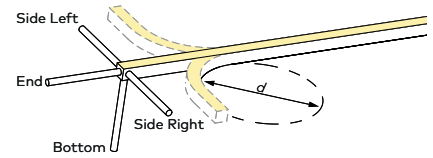

Horizontal Bending

SPECIFICATION

MATERIAL	Silicone
MOUNTING	Surface
IP RATING	IP67, IP20
BINNING	3 Step
LIFETIME (L70)	50,000hrs based on LM-80 & TM-21 applicable test data
DRIVER REQUIREMENT	24VDC Constant voltage
PROTECTION	UV, flame, salt and chlorine resistant
WARRANTY	5 Years

STATIC WHITE FREE CUT (CRI >90 Ra)

SPECIFICATION (MINIMUM BEND DIAMETER >9.8" / 250 mm)

DRIVER OPTIONS (See driver page for details)

D010 = eldoLED, 10%, 0-10V dimming, 120-277V	DALI-DT6 = eldoLED DALI (DT6), 0.1% dimming, 120-277V
EL96 = eldoLED 24V, 0.1% 0-10V dimming, 120-277V	UNV96-WL = 0-10V / Phase Dim 96W Wet Location, 1% dimming, 120-277V
DPH = Phase Dimming, 1% dimming, 120V only	
L3D0E = Lutron Hi-lume Premier 0.1% EcoSystem, 120-277V	UNV384-WL = 0-10V / Phase Dim 384W Wet Location, 1% dimming, 120-277V

Cut Interval	DELIVERED LUMENS lm/ft						
	1800K	2400K	2700K	3000K	3500K	4000K	6000K
SF05 Free Cut	44	59	68	68	70	76	71
SF12 Free Cut	102	134	156	158	161	174	163

ORDERING INFORMATION

MODEL	JACKET	CCT	LED TYPE	CABLE ENTRY	IP RATING	CABLE LENGTH	LENGTH	DRIVERS
63S1617H Flex 16x17 Horizontal	1 White	C18 1800K	SF05 5 W/m (12.5m max.)	E End B Bottom SL Side Left SR Side Right	7 IP67 2 IP20	003 0.3m (1ft)	.XXXX Length in inches	D010 EL96 DPH L3D0E DALI-DT6 UNV96-WL UNV384-WL
		C24 2400K	1.5 W/ft (41ft max.)			010 1m (3.3ft)		
		C27 2700K	SF12 12 W/m (6m max.)			030 3m (9.8ft)		
		C30 3000K	3.7 W/ft (19.7ft max.)			050 5m (16.4ft)		
		C35 3500K				100 10m (32.8ft)		
		C40 4000K						
C60 6000K								
63S1617H	1