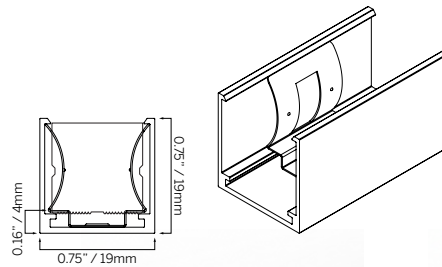

## 0.6x0.6"

**STATIC WHITE** **ACCESSORIES**

**TYPE** Aluminum profile  
**MOUNTING** Surface mount

ORDERING INFORMATION		
MODEL	FINISH	LENGTH
<b>63S1515X</b>	<b>5AP</b> Silver	<b>0030</b> 30mm (1.18")
	<b>2AP</b> Black	<b>1000</b> 1000mm (39.37")
		<b>2000</b> 2000mm (78.74")
		<b>2500</b> 2000mm (98.43")
<b>63S1515X</b>		

30

1000/2000/2500

**DRIVERS**

**TYPE** Locking profile  
**MOUNTING** Surface mount

ORDERING INFORMATION		
MODEL	FINISH	LENGTH
<b>63S1515X</b>	<b>5LP</b> Silver	<b>0035</b> 35mm (1.38")
	<b>2LP</b> Black	<b>1000</b> 1000mm (39.37")
		<b>2000</b> 2000mm (78.74")
		<b>2500</b> 2000mm (98.43")
<b>63S1515X</b>		

35

1000/2000/2500

**ACCESSORIES**

**TYPE** Deep Self Locking Profile  
**MOUNTING** Surface mount

ORDERING INFORMATION		
MODEL	FINISH	LENGTH
<b>63S1515X</b>	<b>5LPC</b> Silver	<b>0035</b> 35mm (1.38")
	<b>2LPC</b> Black	<b>1000</b> 1000mm (39.37")
<b>63S1515X</b>		