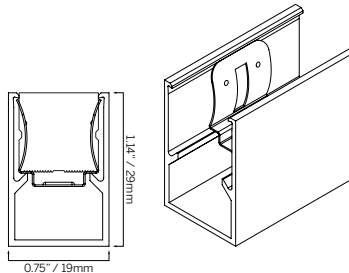

30

1000/2000/2500

**DRIVERS**

**TYPE** Locking profile  
**MOUNTING** Surface mount

ORDERING INFORMATION		
MODEL	FINISH	LENGTH
<b>63S1515X</b>	<b>5LP</b> Silver	<b>0035</b> 35mm (1.38")
	<b>2LP</b> Black	<b>1000</b> 1000mm (39.37")
		<b>2000</b> 2000mm (78.74")
		<b>2500</b> 2000mm (98.43")
<b>63S1515X</b>		

35

1000/2000/2500

**ACCESSORIES**

**TYPE** Deep Self Locking Profile  
**MOUNTING** Surface mount

ORDERING INFORMATION		
MODEL	FINISH	LENGTH
<b>63S1515X</b>	<b>5LPC</b> Silver	<b>0035</b> 35mm (1.38")
	<b>2LPC</b> Black	<b>1000</b> 1000mm (39.37")
<b>63S1515X</b>		