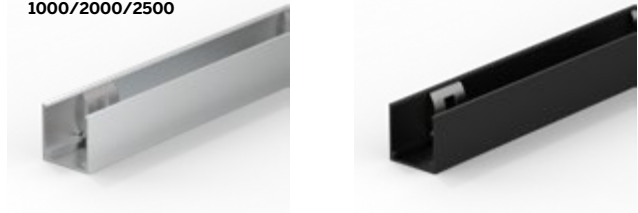

30

1000/2000/2500

**DRIVERS**

**TYPE** Locking profile  
**MOUNTING** Surface mount

ORDERING INFORMATION		
MODEL	FINISH	LENGTH
<b>63S1515X</b>	<b>5LP</b> Silver	<b>0035</b> 35mm (1.38")
	<b>2LP</b> Black	<b>1000</b> 1000mm (39.37")
		<b>2000</b> 2000mm (78.74")
		<b>2500</b> 2000mm (98.43")
<b>63S1515X</b>		

35

1000/2000/2500

**ACCESSORIES**

**TYPE** Deep Self Locking Profile  
**MOUNTING** Surface mount

ORDERING INFORMATION		
MODEL	FINISH	LENGTH
<b>63S1515X</b>	<b>5LPC</b> Silver	<b>0035</b> 35mm (1.38")
	<b>2LPC</b> Black	<b>1000</b> 1000mm (39.37")
<b>63S1515X</b>		