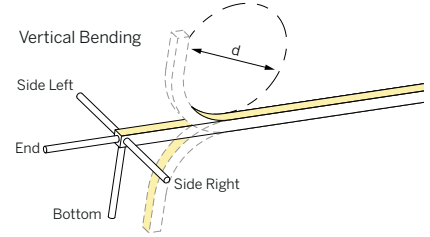

# FLEX 10x10 VERTICAL BLACK

0.39x0.39"

STATIC WHITE

SPECIFICATION	
<b>MATERIAL</b>	Silicone
<b>MOUNTING</b>	Surface
<b>IP RATING</b>	IP67, IP20
<b>BINNING</b>	3 Step
<b>LIFETIME (L70)</b>	50,000hrs based on LM-80 & TM-21 applicable test data
<b>DRIVER REQUIREMENT</b>	24VDC Constant voltage
<b>PROTECTION</b>	UV, flame, salt and chlorine resistant
<b>WARRANTY</b>	5 Years

MODEL	JACKET	CCT	LED TYPE	CABLE ENTRY	IP RATING	CABLE LENGTH	LENGTH	DRIVERS
<b>63S1010V</b> Flex 10x10 Vertical	2 Black	<b>C18</b> 1800K	<b>SF05</b> 5 W/m (11m max.) 1.5 W/ft (36.1ft max.)	<b>E</b> End <b>B</b> Bottom <b>SL</b> Side Left <b>SR</b> Side Right	<b>7</b> IP67 <b>2</b> IP20	<b>003</b> 0.3m (1ft)	.XXXX Length in inches	<b>D010</b> <b>EL96</b> <b>DPH</b> <b>L3D0E</b> <b>DALI-DT6</b> <b>UNV96-WL</b> <b>UNV384-WL</b>
		<b>C24</b> 2400K				<b>010</b> 1m (3.3ft)		
		<b>C27</b> 2700K	<b>030</b> 3m (9.8ft)					
		<b>C30</b> 3000K	<b>050</b> 5m (16.4ft)					
		<b>C35</b> 3500K	<b>100</b> 10m (32.8ft)					
		<b>C40</b> 4000K						
<b>C55</b> 5500K								
<b>63S1010V</b>	<b>2</b>							