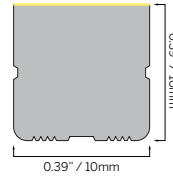

# FLEX 10x10 VERTICAL BLACK

0.39x0.39"

STATIC WHITE

SPECIFICATION	
<b>MATERIAL</b>	Silicone
<b>MOUNTING</b>	Surface
<b>IP RATING</b>	IP67, IP20
<b>BINNING</b>	3 Step
<b>LIFETIME (L70)</b>	50,000hrs based on LM-80 & TM-21 applicable test data
<b>DRIVER REQUIREMENT</b>	24VDC Constant voltage
<b>PROTECTION</b>	UV, flame, salt and chlorine resistant
<b>WARRANTY</b>	5 Years

MODEL	JACKET	CCT	LED TYPE	CABLE ENTRY	IP RATING	CABLE LENGTH	LENGTH	DRIVERS
<b>63S1010V</b> Flex 10x10 Vertical	2 Black	<b>C18</b> 1800K	<b>SF05</b> 5 W/m (11m max.) 1.5 W/ft (36.1ft max.)	<b>E</b> End <b>B</b> Bottom <b>SL</b> Side Left <b>SR</b> Side Right	<b>7</b> IP67 <b>2</b> IP20	<b>003</b> 0.3m (1ft)	.XXXX Length in inches	<b>D010</b> <b>EL96</b> <b>DPH</b> <b>L3D0E</b> <b>DALI-DT6</b> <b>UNV96-WL</b> <b>UNV384-WL</b>
		<b>C24</b> 2400K				<b>010</b> 1m (3.3ft)		
		<b>C27</b> 2700K	<b>030</b> 3m (9.8ft)					
		<b>C30</b> 3000K	<b>050</b> 5m (16.4ft)					
		<b>C35</b> 3500K	<b>100</b> 10m (32.8ft)					
		<b>C40</b> 4000K						
<b>C55</b> 5500K								
<b>63S1010V</b>	<b>2</b>							

## ACCESSORIES

**TYPE** Aluminum profile  
**MOUNTING** Surface mount

ORDERING INFORMATION		
MODEL	FINISH	LENGTH
<b>63S1010X</b>	<b>5AP</b> Silver	<b>0030</b> 30mm (1.18")
	<b>2AP</b> Black	<b>1000</b> 1000mm (39.37")
		<b>2000</b> 2000mm (78.74")
<b>63S1010X</b>		