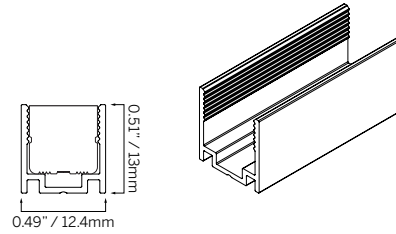

MODEL	JACKET	CCT	LED TYPE	CABLE ENTRY	IP RATING	CABLE LENGTH	LENGTH	DRIVERS
<b>63S1010V</b> Flex 10x10 Vertical	2 Black	<b>C18</b> 1800K	<b>SF05</b> 5 W/m (11m max.) 1.5 W/ft (36.1ft max.)	<b>E</b> End <b>B</b> Bottom <b>SL</b> Side Left <b>SR</b> Side Right	<b>7</b> IP67 <b>2</b> IP20	<b>003</b> 0.3m (1ft)	.XXXX Length in inches	<b>D010</b> <b>EL96</b> <b>DPH</b> <b>L3D0E</b> <b>DALI-DT6</b> <b>UNV96-WL</b> <b>UNV384-WL</b>
		<b>C24</b> 2400K				<b>010</b> 1m (3.3ft)		
		<b>C27</b> 2700K	<b>030</b> 3m (9.8ft)					
		<b>C30</b> 3000K	<b>050</b> 5m (16.4ft)					
		<b>C35</b> 3500K	<b>100</b> 10m (32.8ft)					
		<b>C40</b> 4000K						
<b>C55</b> 5500K								
<b>63S1010V</b>	<b>2</b>							

# FLEX 10x10 VERTICAL BLACK

0.39x0.39"

STATIC  
WHITE

## ACCESSORIES

**TYPE** Aluminum profile  
**MOUNTING** Surface mount

ORDERING INFORMATION		
MODEL	FINISH	LENGTH
<b>63S1010X</b>	<b>5AP</b> Silver	<b>0030</b> 30mm (1.18")
	<b>2AP</b> Black	<b>1000</b> 1000mm (39.37")
		<b>2000</b> 2000mm (78.74")
<b>63S1010X</b>		