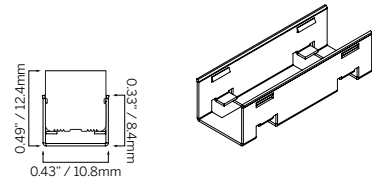

30

1000/2000

DRIVERS

IES  
FILES

**TYPE** Stainless Mounting Clip  
**MOUNTING** Surface mount

ORDERING INFORMATION		
MODEL	FINISH	LENGTH
<b>63S1010X</b>	<b>5SC</b> Silver	<b>0030</b> 30mm (1.18")
	<b>2SC</b> Black	
<b>63S1010X</b>		<b>0030</b>