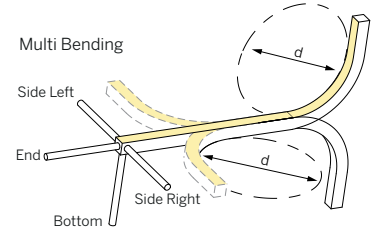

# FLEX 10x10 MULTI HONEYCOMB

0.39x0.39"

STATIC WHITE

SPECIFICATION	
<b>MATERIAL</b>	Silicone
<b>MOUNTING</b>	Surface
<b>IP RATING</b>	IP67, IP20
<b>BINNING</b>	3 Step
<b>LIFETIME (L70)</b>	50,000hrs based on LM-80 & TM-21 applicable test data
<b>DRIVER REQUIREMENT</b>	24VDC Constant voltage
<b>PROTECTION</b>	UV, flame, salt and chlorine resistant
<b>WARRANTY</b>	5 Years

	Cut Interval	DELIVERED LUMENS lm/ft						
		1800K	2400K	2700K	3000K	3500K	4000K	6000K
<b>S05</b>	55.56 mm (2.2")	10	13	14	15	15	16	15
<b>S10</b>	55.56 mm (2.2")	20	26	28	30	30	32	31

ORDERING INFORMATION									
MODEL	JACKET	CCT	LED TYPE	CABLE ENTRY	IP RATING	CABLE LENGTH	LENGTH	DRIVERS	
<b>63S1010HCM</b> Flex 10x10 Multi Honeycomb	2 Black	<b>C18</b> 1800K	<b>S05</b> 5 W/m (6m max.)	<b>E</b> End <b>B</b> Bottom <b>SL</b> Side Left <b>SR</b> Side Right	<b>7</b> IP67 <b>2</b> IP20	<b>003</b> 0.3m (1ft)	.XXXX Length in inches	<b>D010</b> <b>EL96</b> <b>DPH</b> <b>L3D0E</b> <b>DALI-DT6</b> <b>UNV96-WL</b> <b>UNV384-WL</b>	
		<b>C24</b> 2400K	1.5 W/ft (19.7ft max.)			<b>010</b> 1m (3.3ft)			
		<b>C27</b> 2700K	<b>S10</b> 10 W/m (4m max.)			<b>030</b> 3m (9.8ft)			
		<b>C30</b> 3000K	3 W/ft (13.1ft max.)			<b>050</b> 5m (16.4ft)			
		<b>C35</b> 3500K				<b>100</b> 10m (32.8ft)			
		<b>C40</b> 4000K							
<b>C60</b> 6000K									
<b>63S1010HCM</b>	<b>2</b>								