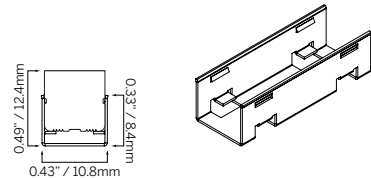

ORDERING INFORMATION

MODEL	FINISH	LENGTH
63S1010X	5SC Silver	0030 30mm (1.18")
	2SC Black	
63S1010X		0030