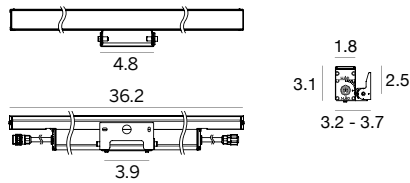

12.6" (14.5W)

24.4" (27W)

36.2" (41W)

48" (53.5W)

59.8" (65W)

Delivered Lumens (Open Beam)*	12.6"	24.4"	36.2"	48"	59.8"
Narrow Spot	1348	2471	3819	4943	5860
Spot	1048	2359	3376	4369	5243
Flood	974	2336	3290	4258	5109
Wide Flood	1085	2445	3418	4424	5310
Elliptic/Grazer	1009	2381	3285	4251	5101
Wall Washer	1174	2669	3432	4441	5329

Ordering Information

AR	W				ID				
Product	Mounting/Frame	Type	Length	Wattage	Operation	Color Temp	Optic	+	Cables ³
AR = Archiline	W = Wall	OB = Open Beam DL = DarkLight ¹	12 = 12.6"	15 = 14.5W	ID = Integral (0-10V dim)	27 = 2700K 30 = 3000K 35 = 3500K 40 = 4000K	NSP = Narrow Spot ² SP = Spot FL = Flood WFL = Wide Flood EL = Elliptic/Graze WW = Wall Washer ²	+	E99826 E99822 E99823 E99824 E99825
			24 = 24.4"	27 = 27W					
			36 = 36.2"	41 = 41W					
			48 = 48"	54 = 53.5W					
			60 = 59.8"	65 = 65W					

¹ NA for 59.8"

² Not available for DL

³ See page 2

12.6" 14.5W ID

24.4" 27W ID

36.2" 41W ID

48" 53.5W ID

59.8" 65W ID