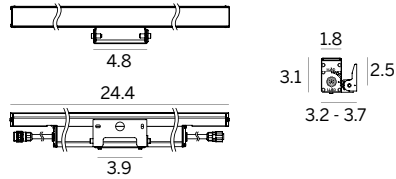

12.6" (14.5W)

24.4" (27W)

36.2" (41W)

48" (53.5W)

59.8" (65W)

Delivered Lumens (Open Beam)*	12.6"	24.4"	36.2"	48"	59.8"
Narrow Spot	1348	2471	3819	4943	5860
Spot	1048	2359	3376	4369	5243
Flood	974	2336	3290	4258	5109
Wide Flood	1085	2445	3418	4424	5310
Elliptic/Grazer	1009	2381	3285	4251	5101
Wall Washer	1174	2669	3432	4441	5329

Ordering Information

AR	W				ID				
Product	Mounting/Frame	Type	Length	Wattage	Operation	Color Temp	Optic	+	Cables ³
AR = Archiline	W = Wall	OB = Open Beam DL = DarkLight ¹	12 = 12.6"	15 = 14.5W	ID = Integral (0-10V dim)	27 = 2700K 30 = 3000K 35 = 3500K 40 = 4000K	NSP = Narrow Spot ² SP = Spot FL = Flood WFL = Wide Flood EL = Elliptic/Graze WW = Wall Washer ²	+	E99826 E99822 E99823 E99824 E99825
			24 = 24.4"	27 = 27W					
			36 = 36.2"	41 = 41W					
			48 = 48"	54 = 53.5W					
			60 = 59.8"	65 = 65W					

¹ NA for 59.8"

² Not available for DL

³ See page 2

12.6" 14.5W ID

24.4" 27W ID

36.2" 41W ID

48" 53.5W ID

59.8" 65W ID