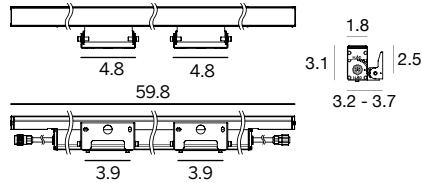

12.6" (14.5W)

24.4" (27W)

36.2" (41W)

48" (53.5W)

59.8" (65W)

Delivered Lumens (Open Beam)*	12.6"	24.4"	36.2"	48"	59.8"
Narrow Spot	1348	2471	3819	4943	5860
Spot	1048	2359	3376	4369	5243
Flood	974	2336	3290	4258	5109
Wide Flood	1085	2445	3418	4424	5310
Elliptic/Grazer	1009	2381	3285	4251	5101
Wall Washer	1174	2669	3432	4441	5329

Ordering Information

AR	W				ID				
Product	Mounting/Frame	Type	Length	Wattage	Operation	Color Temp	Optic	+	Cables ³
AR = Archiline	W = Wall	OB = Open Beam DL = DarkLight ¹	12 = 12.6"	15 = 14.5W	ID = Integral (0-10V dim)	27 = 2700K 30 = 3000K 35 = 3500K 40 = 4000K	NSP = Narrow Spot ² SP = Spot FL = Flood WFL = Wide Flood EL = Elliptic/Graze WW = Wall Washer ²	+	E99826 E99822 E99823 E99824 E99825
			24 = 24.4"	27 = 27W					
			36 = 36.2"	41 = 41W					
			48 = 48"	54 = 53.5W					
			60 = 59.8"	65 = 65W					

¹ NA for 59.8"

² Not available for DL

³ See page 2

12.6" 14.5W ID

24.4" 27W ID

36.2" 41W ID

48" 53.5W ID

59.8" 65W ID