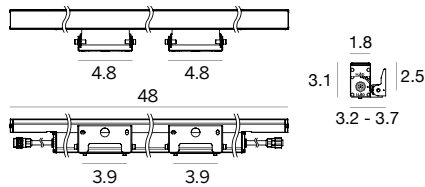

12.6" (14.5W)

24.4" (27W)

36.2" (41W)

48" (53.5W)

59.8" (65W)

Delivered Lumens (Open Beam)*	12.6"	24.4"	36.2"	48"	59.8"
Narrow Spot	1348	2471	3819	4943	5860
Spot	1048	2359	3376	4369	5243
Flood	974	2336	3290	4258	5109
Wide Flood	1085	2445	3418	4424	5310
Elliptic/Grazer	1009	2381	3285	4251	5101
Wall Washer	1174	2669	3432	4441	5329

Ordering Information

AR	W				ID				
Product	Mounting/Frame	Type	Length	Wattage	Operation	Color Temp	Optic	+	Cables ³
AR = Archiline	W = Wall	OB = Open Beam DL = DarkLight ¹	12 = 12.6"	15 = 14.5W	ID = Integral (0-10V dim)	27 = 2700K 30 = 3000K 35 = 3500K 40 = 4000K	NSP = Narrow Spot ² SP = Spot FL = Flood WFL = Wide Flood EL = Elliptic/Graze WW = Wall Washer ²	+	E99826 E99822 E99823 E99824 E99825
			24 = 24.4"	27 = 27W					
			36 = 36.2"	41 = 41W					
			48 = 48"	54 = 53.5W					
			60 = 59.8"	65 = 65W					

¹ NA for 59.8"

² Not available for DL

³ See page 2

12.6" 14.5W ID

24.4" 27W ID

36.2" 41W ID

48" 53.5W ID

59.8" 65W ID