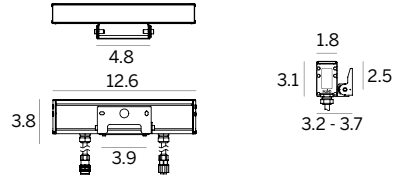

12.6" (14.5W)

24.4" (27W)

36.2" (41W)

48" (53.5W)

59.8" (65W)

Delivered Lumens (Open Beam)*	12.6"	24.4"	36.2"	48"	59.8"
Narrow Spot	1348	2471	3819	4943	5860
Spot	1048	2359	3376	4369	5243
Flood	974	2336	3290	4258	5109
Wide Flood	1085	2445	3418	4424	5310
Elliptic/Grazer	1009	2381	3285	4251	5101
Wall Washer	1174	2669	3432	4441	5329

*Values shown for 3000K

Delivered Lumens (DarkLight)*	12.6"	24.4"	36.2"	48"
Spot	762	1827	2327	3103
Flood	687	1721	2270	3026
Wide Flood	838	2064	2369	3159
Elliptical	792	2014	2508	3344

*Values shown for 3000K

Ordering Information

AR	W				ID				
Product	Mounting/Frame	Type	Length	Wattage	Operation	Color Temp	Optic	+	Cables ³
AR = Archiline	W = Wall	OB = Open Beam DL = DarkLight ¹	12 = 12.6"	15 = 14.5W	ID = Integral (0-10V dim)	27 = 2700K 30 = 3000K 35 = 3500K 40 = 4000K	NSP = Narrow Spot ² SP = Spot FL = Flood WFL = Wide Flood EL = Elliptic/Graze WW = Wall Washer ²	+	E99826 E99822 E99823 E99824 E99825
			24 = 24.4"	27 = 27W					
			36 = 36.2"	41 = 41W					
			48 = 48"	54 = 53.5W					
			60 = 59.8"	65 = 65W					

¹ NA for 59.8"

² Not available for DL

³ See page 2

12.6" 14.5W ID

24.4" 27W ID

36.2" 41W ID

48" 53.5W ID

59.8" 65W ID