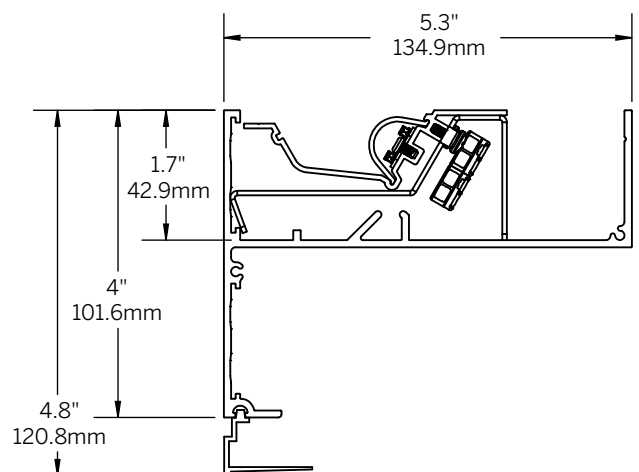

Mini Cove

Knife Edge Ceiling to Ceiling ACT to ACT

AXIFL4CUR

Classic Edge Ceiling to Ceiling ACT to ACT

Classic Edge Ceiling to Ceiling GYP to GYP

Classic Edge Ceiling to Wall ACT to ACT

Classic Edge Ceiling to Ceiling ACT to GYP

Classic Edge Ceiling to Ceiling GYP to ACT

Classic Edge Ceiling to Wall ACT to GYP