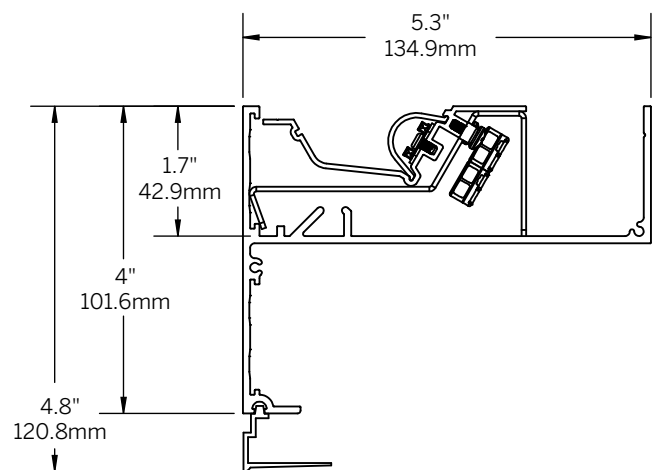

Mini Cove

Knife Edge Ceiling to Ceiling ACT to ACT

AXIFL4CUR

Classic Edge Ceiling to Ceiling ACT to ACT

Classic Edge Ceiling to Ceiling GYP to GYP

Classic Edge Ceiling to Wall ACT to ACT

Classic Edge Ceiling to Ceiling ACT to GYP

Classic Edge Ceiling to Ceiling GYP to ACT

Classic Edge Ceiling to Wall ACT to GYP