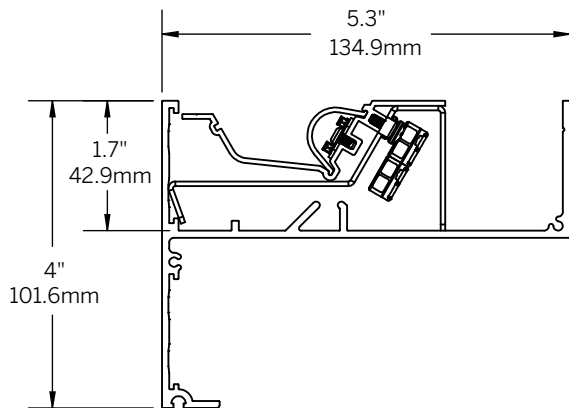

Mini Cove

Knife Edge Ceiling to Ceiling ACT to ACT

AXIFL4CUR

Classic Edge Ceiling to Ceiling ACT to ACT

Classic Edge Ceiling to Ceiling GYP to GYP

Classic Edge Ceiling to Wall ACT to ACT

Classic Edge Ceiling to Ceiling ACT to GYP

Classic Edge Ceiling to Ceiling GYP to ACT

Classic Edge Ceiling to Wall ACT to GYP