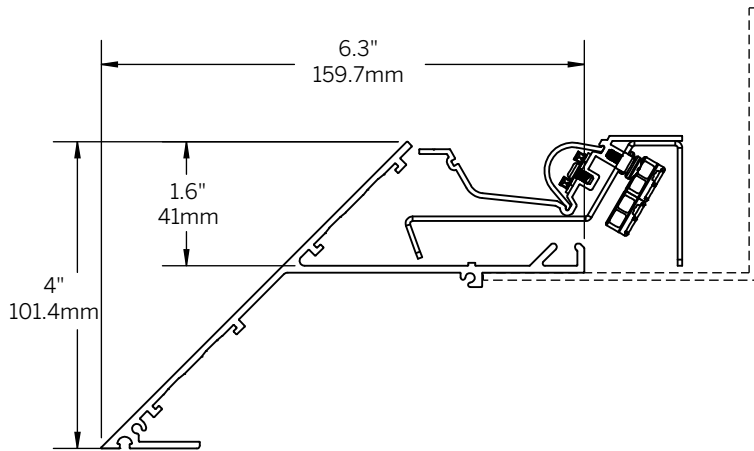

Mini Cove

Knife Edge Ceiling to Ceiling ACT to ACT

AXIFL4CUR

Classic Edge Ceiling to Ceiling ACT to ACT

Classic Edge Ceiling to Ceiling GYP to GYP

Classic Edge Ceiling to Wall ACT to ACT

Classic Edge Ceiling to Ceiling ACT to GYP

Classic Edge Ceiling to Ceiling GYP to ACT

Classic Edge Ceiling to Wall ACT to GYP