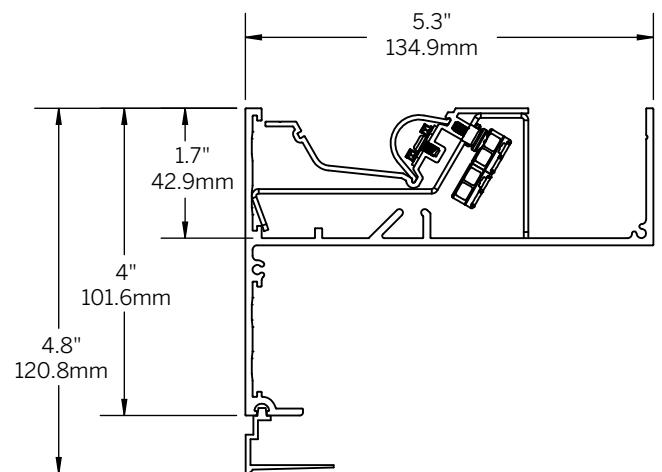

Mini Cove

Knife Edge Ceiling to Ceiling ACT to ACT

AXIFL4CUR

Classic Edge Ceiling to Ceiling ACT to ACT

Classic Edge Ceiling to Ceiling GYP to GYP

Classic Edge Ceiling to Wall ACT to ACT

Classic Edge Ceiling to Ceiling ACT to GYP

Classic Edge Ceiling to Ceiling GYP to ACT

Classic Edge Ceiling to Wall ACT to GYP