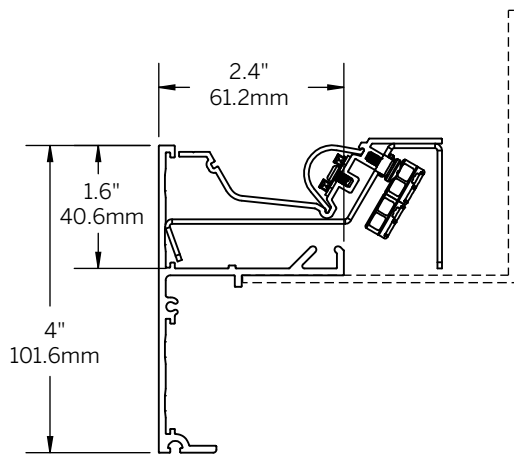

Mini Cove

Knife Edge Ceiling to Ceiling ACT to ACT

AXIFL4CUR

Classic Edge Ceiling to Ceiling ACT to ACT

Classic Edge Ceiling to Ceiling GYP to GYP

Classic Edge Ceiling to Wall ACT to ACT

Classic Edge Ceiling to Ceiling ACT to GYP

Classic Edge Ceiling to Ceiling GYP to ACT

Classic Edge Ceiling to Wall ACT to GYP