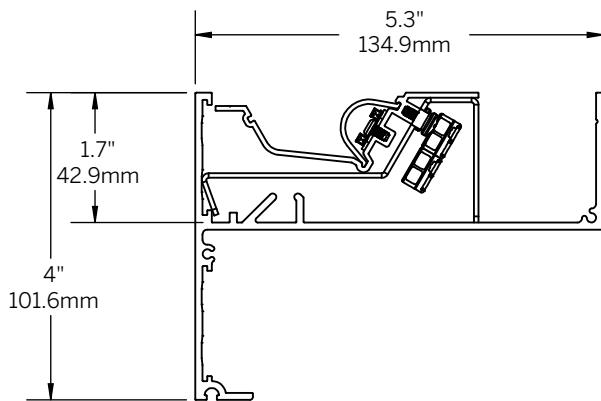

Mini Cove

Knife Edge Ceiling to Ceiling ACT to ACT

AXIFL4CUR

Classic Edge Ceiling to Ceiling ACT to ACT

Classic Edge Ceiling to Ceiling GYP to GYP

Classic Edge Ceiling to Wall ACT to ACT

Classic Edge Ceiling to Ceiling ACT to GYP

Classic Edge Ceiling to Ceiling GYP to ACT

Classic Edge Ceiling to Wall ACT to GYP