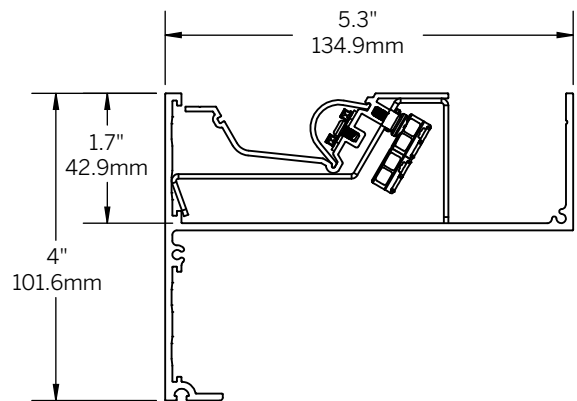

Mini Cove

Knife Edge Ceiling to Ceiling ACT to ACT

AXIFL4CUR

Classic Edge Ceiling to Ceiling ACT to ACT

Classic Edge Ceiling to Ceiling GYP to GYP

Classic Edge Ceiling to Wall ACT to ACT

Classic Edge Ceiling to Ceiling ACT to GYP

Classic Edge Ceiling to Ceiling GYP to ACT

Classic Edge Ceiling to Wall ACT to GYP