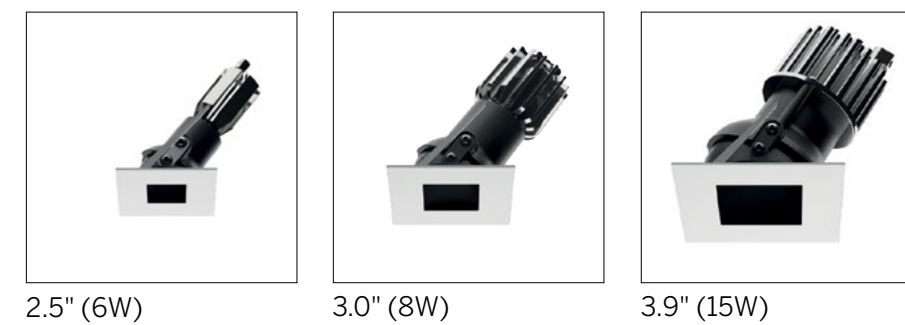

Guardian Optics

Guardian Wall Washer

Vos Adjustable Optics Round

Vos Adjustable Optics Square

Orma Ceiling