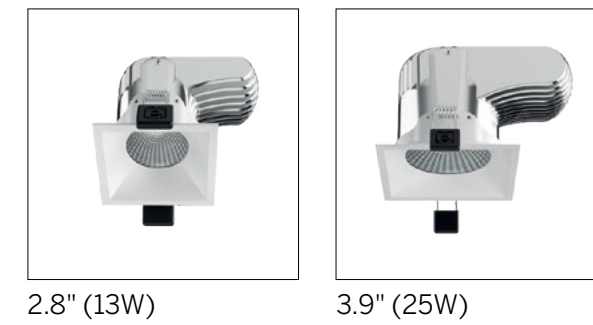

Warp Adjustable

Loro Fixed Round

Loro Adjustable Round

Loro Fixed Square

Loro Adjustable Square

Warp Asymmetric Square

Vos Fixed Optics Round

Vos Fixed Optics Square

Guardian Optics

Guardian Wall Washer

Vos Adjustable Optics Round

Vos Adjustable Optics Square

Orma Ceiling