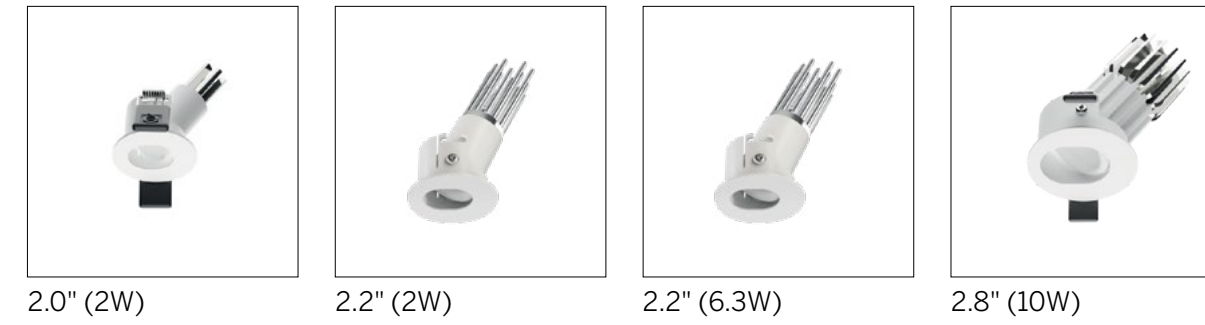

Epitax Fixed

Epitax Adjustable

Warp Fixed Round

Quantum Fixed

Quantum Adjustable

Warp Fixed Square

Giotto Recessed

Warp Asymmetric Round

Warp Adjustable

Loro Fixed Round

Loro Adjustable Round

Loro Fixed Square

Loro Adjustable Square

Warp Asymmetric Square

Vos Fixed Optics Round

Vos Fixed Optics Square

Guardian Optics

Guardian Wall Washer

Vos Adjustable Optics Round

Vos Adjustable Optics Square

Orma Ceiling