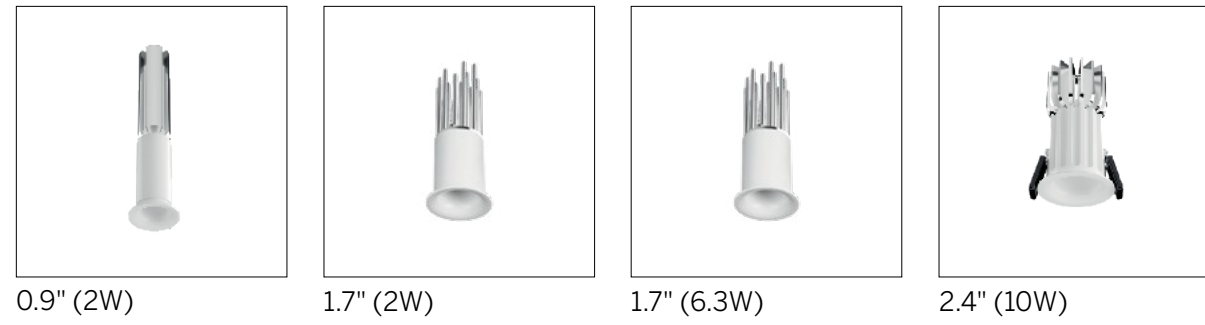

Epitax Fixed

Epitax Adjustable

Warp Fixed Round

Quantum Fixed

Quantum Adjustable

Warp Fixed Square

Giotto Recessed

Warp Asymmetric Round

Warp Adjustable

Loro Fixed Round

Loro Adjustable Round

Loro Fixed Square

Loro Adjustable Square

Warp Asymmetric Square

Vos Fixed Optics Round

Vos Fixed Optics Square

Guardian Optics

Guardian Wall Washer

Vos Adjustable Optics Round

Vos Adjustable Optics Square

Orma Ceiling