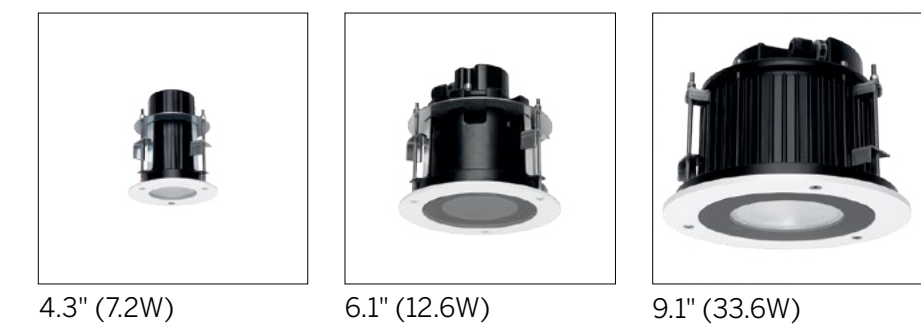

Warp Adjustable

Loro Fixed Round

Loro Adjustable Round

Loro Fixed Square

Loro Adjustable Square

Warp Asymmetric Square

Vos Fixed Optics Round

Vos Fixed Optics Square

Guardian Optics

Guardian Wall Washer

Vos Adjustable Optics Round

Vos Adjustable Optics Square

Orma Ceiling