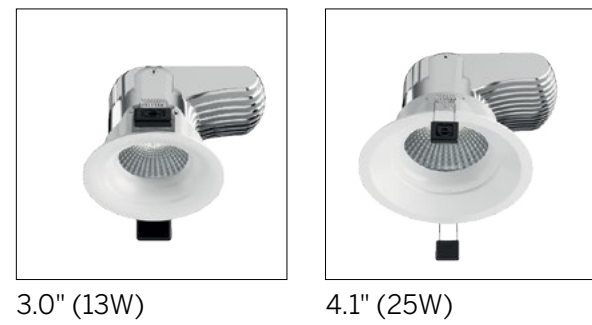

Epitax Fixed

Epitax Adjustable

Warp Fixed Round

Quantum Fixed

Quantum Adjustable

Warp Fixed Square

Giotto Recessed

Warp Asymmetric Round

Warp Adjustable

Loro Fixed Round

Loro Adjustable Round

Loro Fixed Square

Loro Adjustable Square

Warp Asymmetric Square

Vos Fixed Optics Round

Vos Fixed Optics Square

Guardian Optics

Guardian Wall Washer

Vos Adjustable Optics Round

Vos Adjustable Optics Square

Orma Ceiling