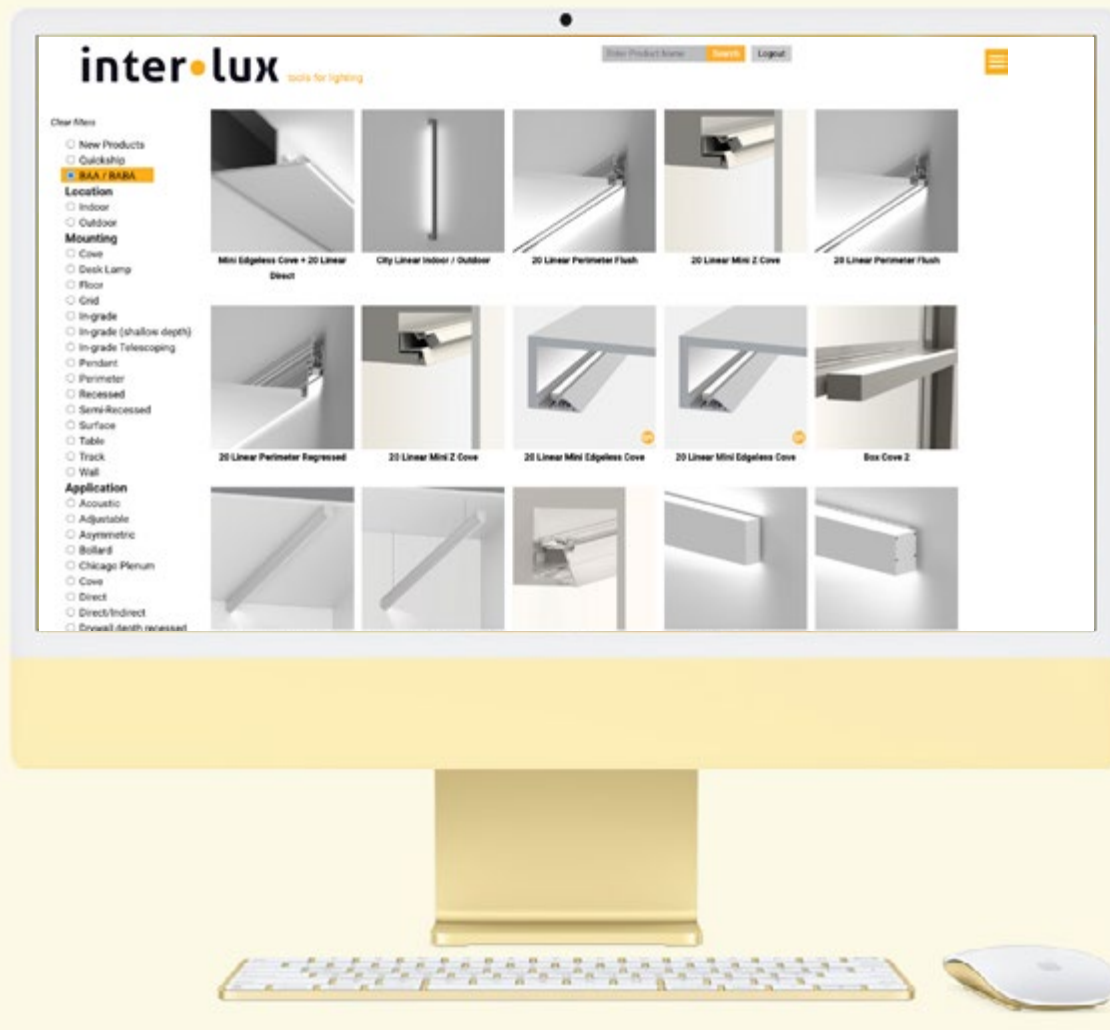

Search BAA / BABA Compliant Products on our Website

[inter-lux.com/products](https://www.inter-lux.com/products)

Contact your market manager for assistance or email answers@inter-lux.com

inter•lux

inter-lux.com