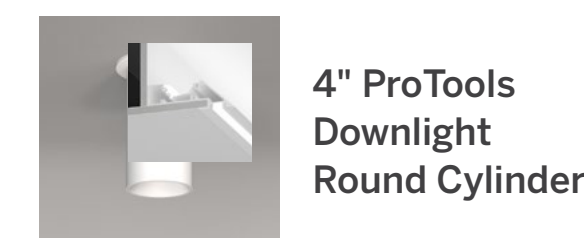

4" ProTools Wall Wash Round Cylinder