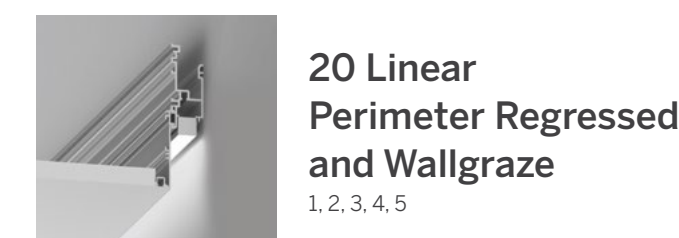

20 Linear

20 Linear (0.7")

20 Linear Recessed

20 Linear Surface

20 Linear Suspended

20 Linear Direct / Indirect Suspended

20 Linear Direct/Indirect Surface Wall

20 Linear Wash Light Recessed

20 Linear Wash Light Surface

20 Linear Wash Light Suspended

20 Linear Wash Light Semi-Recessed

20 Linear Recessed - Flush

20 Linear Recessed - Regressed

20 Linear Perimeter Flush

20 Linear Perimeter Regressed and Wallgraze 1,2,3,4,5