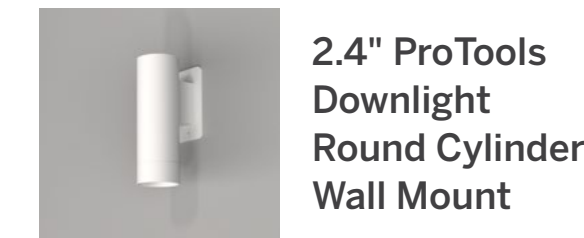

4" ProTools Downlight Round Cylinder