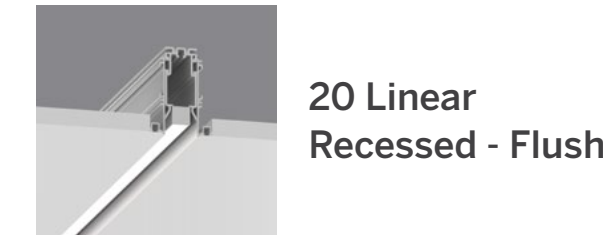

20 Linear

20 Linear (0.7")

20 Linear Recessed

20 Linear Surface

20 Linear Suspended

20 Linear Direct / Indirect Suspended

20 Linear Direct/Indirect Surface Wall

20 Linear Wash Light Recessed

20 Linear Wash Light Surface

20 Linear Wash Light Suspended

20 Linear Wash Light Semi-Recessed

20 Linear Recessed - Flush

20 Linear Recessed - Regressed

20 Linear Perimeter Flush

20 Linear Perimeter Regressed and Wallgraze 1,2,3,4,5