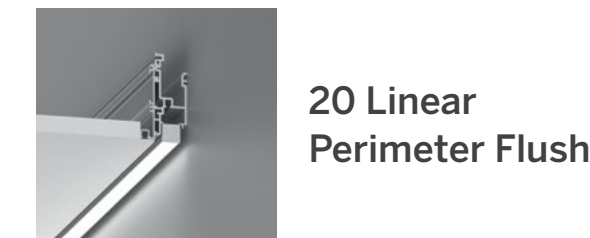

20 Linear

20 Linear (0.7")

20 Linear Recessed

20 Linear Surface

20 Linear Suspended

20 Linear Direct / Indirect Suspended

20 Linear Direct/Indirect Surface Wall

20 Linear Wash Light Recessed

20 Linear Wash Light Surface

20 Linear Wash Light Suspended

20 Linear Wash Light Semi-Recessed

20 Linear Recessed - Flush

20 Linear Recessed - Regressed

20 Linear Perimeter Flush

20 Linear Perimeter Regressed and Wallgraze 1,2,3,4,5