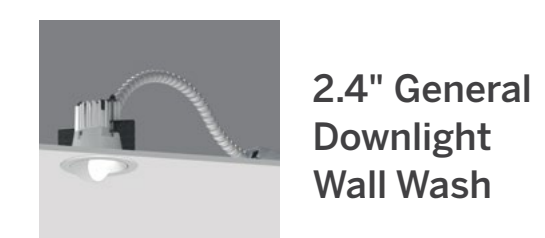

Downlights

1.5" ProTools Downlights

2.4" GDL Downlights

2.4" Washlights

3" ProTools Downlights

4" ProTools Downlights

ProTools Cylinders

20 Linear

20 Linear (0.7")

Linear

ProTools 60 Linear (2.4")

60 Linear (2.4")

100 Linear (4")

Coves / Perimeter

Coves

Perimeter