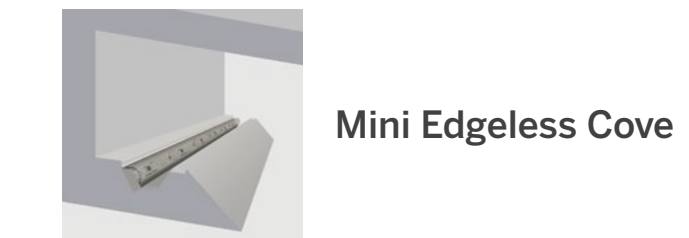

60 Linear Suspended Direct / Indirect

60 Linear Surface

60 Linear Wall Mount Direct or Indirect

60 Linear Wall Mount Direct / Indirect

City Linear

100 Linear (4")

100 Linear Recessed

100 Linear Suspended

100 Linear Surface

Coves / Perimeter

Coves

Edgeless Cove

Mini Edgeless Cove

Mini Edgeless Cove + 20 Linear Direct

Box Cove

Mini Box Cove