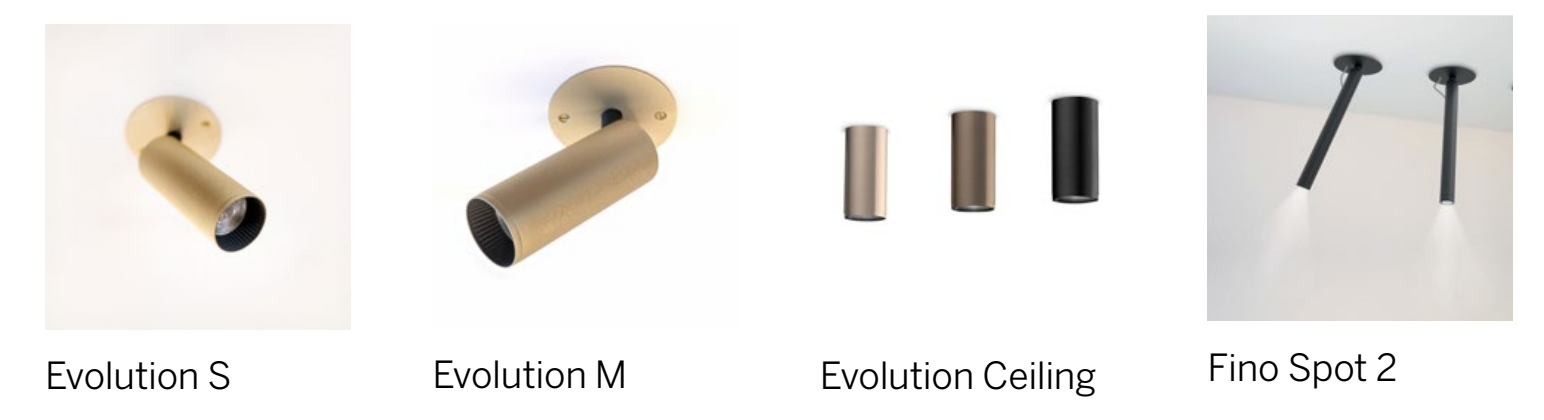

Luce Verde Anello Luce Verde Slim Palito Palito Mikado Sky Slim Direct Slim Indirect Slim In

Avveni Ceiling 4

Slim Out Slim Delta Direct Slim Delta In Slim Ellipse Direct Soft Delta Soft Quadra Soft Square Tia

Surface

Evolution S Evolution M Evolution Ceiling Fino Spot 2

Toccata Tris

Spilla