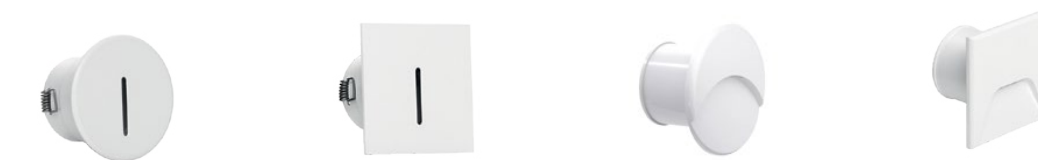

## Outdoor Linear

Archiline Recessed    Archiline wall    Dirigo    Paseo    Xenia Recessed    Xenia Wall

Updated 4.2024

## Outdoor Wall Path Markers

Vos (round)    Vos (square)    Warp (round)    Warp (square)

Cut (round)    Cut (square)    Envelope IP66 (round)    Envelope IP66 (square/rectangular)