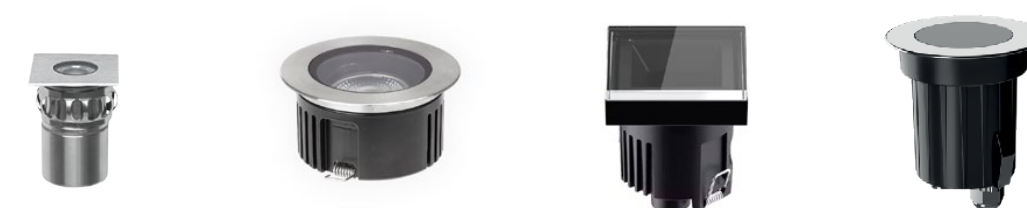

Outdoor Uplights + Inground

Beret   Orma recessed   Orma Square   Suelo