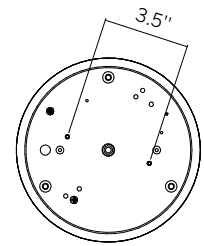

# Mongolfier\_P1 10"

Decorative Pendant

canopy

| Technical data                                 |                 |
|--|-----------------|
| Year Designed                                  | 2016            |
| Type   | Surface         |
| Installation position                          | Ceiling         |
| Environment                                    | Indoor          |
| Light Source                                   | LED             |
| Total Power                                    | 16 W            |
| Delivered lumens                               | 553 lm          |
| Voltage  | 120/277vac      |
| CCT  | 3000 K          |
| Standard Deviation of Color Matching           | 3 Step MacAdam  |
| Color rendering index                          | 90 Ra           |
| IP   | IP20            |
| Direct mounting on normally flammable surfaces | Yes             |
| Driver included                                | Driver          |
| Dimmable                                       | Phase cut       |
| Directional                                    | No              |
| Cable included                                 | Yes             |
| Cable length                                   | 78.7"           |
| Type of light emission                         | Single emission |
| Net weight                                     | 3.6 lbs         |