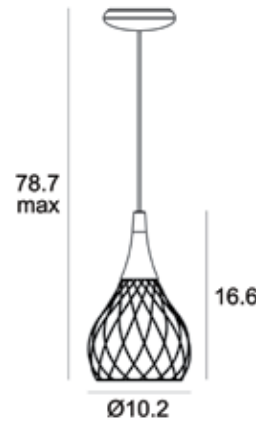

# Mongolfier\_P1 10"

Decorative Pendant

canopy

| Technical data                                 |                 |
|--|-----------------|
| Year Designed                                  | 2016            |
| Type   | Surface         |
| Installation position                          | Ceiling         |
| Environment                                    | Indoor          |
| Light Source                                   | LED             |
| Total Power                                    | 16 W            |
| Delivered lumens                               | 553 lm          |
| Voltage  | 120/277vac      |
| CCT  | 3000 K          |
| Standard Deviation of Color Matching           | 3 Step MacAdam  |
| Color rendering index                          | 90 Ra           |
| IP   | IP20            |
| Direct mounting on normally flammable surfaces | Yes             |
| Driver included                                | Driver          |
| Dimmable                                       | Phase cut       |
| Directional                                    | No              |
| Cable included                                 | Yes             |
| Cable length                                   | 78.7"           |
| Type of light emission                         | Single emission |
| Net weight                                     | 3.6 lbs         |