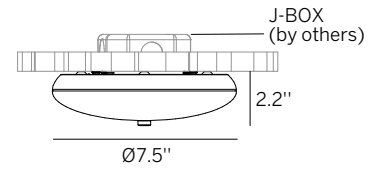

# Mongolfier\_P1 10"

Decorative Pendant

canopy

| Technical data                                 |                 |
|--|-----------------|
| Year Designed                                  | 2016            |
| Type   | Surface         |
| Installation position                          | Ceiling         |
| Environment                                    | Indoor          |
| Light Source                                   | LED             |
| Total Power                                    | 16 W            |
| Delivered lumens                               | 553 lm          |
| Voltage  | 120/277vac      |
| CCT  | 3000 K          |
| Standard Deviation of Color Matching           | 3 Step MacAdam  |
| Color rendering index                          | 90 Ra           |
| IP   | IP20            |
| Direct mounting on normally flammable surfaces | Yes             |
| Driver included                                | Driver          |
| Dimmable                                       | Phase cut       |
| Directional                                    | No              |
| Cable included                                 | Yes             |
| Cable length                                   | 78.7"           |
| Type of light emission                         | Single emission |
| Net weight                                     | 3.6 lbs         |