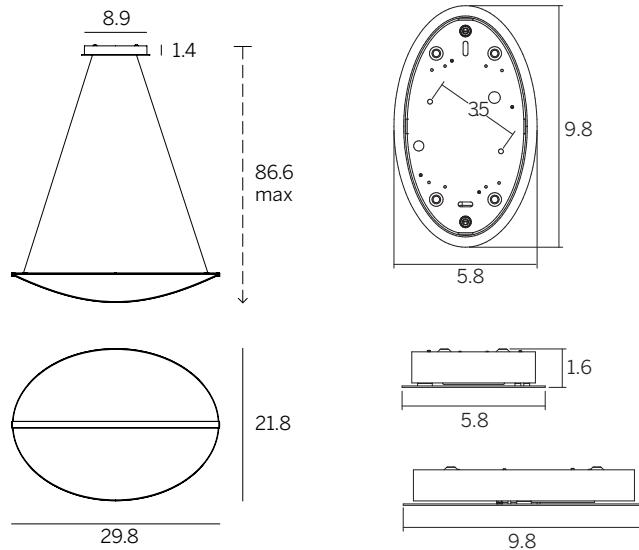

Diphy 30 x 21

Translucent Decorative Pendant

Technical data	
Year Designed	2017
Type	Surface
Installation position	Ceiling
Environment	Indoor
Light Source	LED
Total Power	48 W
Delivered lumens	3736 lm
Voltage	120/277vac
CCT	3000 K
Standard Deviation of Color Matching	3 Step MacAdam
Color rendering index	90 Ra
IP	IP20
Direct mounting on normally flammable surfaces	Yes
Driver included	Integral
Dimmable	0-10V, 10%
Directional	No
Cable included	Yes
Cable length	98.4"
Type of light emission	Double emission
Net weight	6.4 lbs

Casing	
Material	Aluminum
Color	Embossed white RAL 9003
Finish	Coating
Diffuser	
Material	PMMA
Color	Transparent
Finish	Paint
Mounting Frame	
Material	Metal
Color	Embossed white RAL 9003
Finish	Coating
Item #	E8173