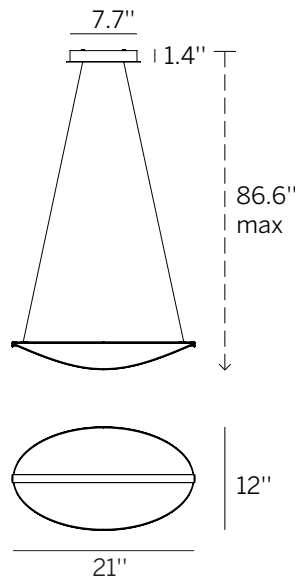

Diphy 21 x 12

Transparent Decorative Pendant

Technical data	
Year Designed	2018
Type	Surface
Installation position	Ceiling
Environment	Indoor
Light Source	LED
Total Power	20 W
Delivered lumens	2003 lm
Voltage	120/277vac
CCT	3000 K
Standard Deviation of Color Matching	3 Step MacAdam
Color rendering index	90 Ra
IP	IP20
Direct mounting on normally flammable surfaces	Yes
Driver included	Integral
Dimmable	0-10V, 1%
Directional	No
Cable included	Yes
Cable length	197"
Type of light emission	Double emission
Net weight	4 lbs