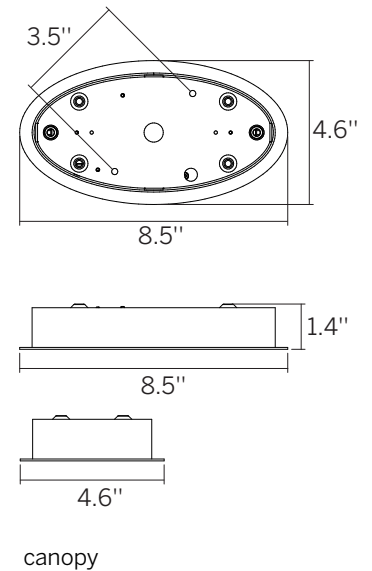

Diphy 21 x 12

Transparent Decorative Pendant

Technical data	
Year Designed	2018
Type	Surface
Installation position	Ceiling
Environment	Indoor
Light Source	LED
Total Power	20 W
Delivered lumens	2003 lm
Voltage	120/277vac
CCT	3000 K
Standard Deviation of Color Matching	3 Step MacAdam
Color rendering index	90 Ra
IP	IP20
Direct mounting on normally flammable surfaces	Yes
Driver included	Integral
Dimmable	0-10V, 1%
Directional	No
Cable included	Yes
Cable length	197"
Type of light emission	Double emission
Net weight	4 lbs

Casing	
Material	Aluminum
Color	Embossed white RAL 9003
Finish	Coating
Diffuser	
Material	PMMA
Color	Transparent
Finish	Paint
Mounting Frame	
Material	Metal
Color	Embossed white RAL 9003
Finish	Coating
Item #	E8172