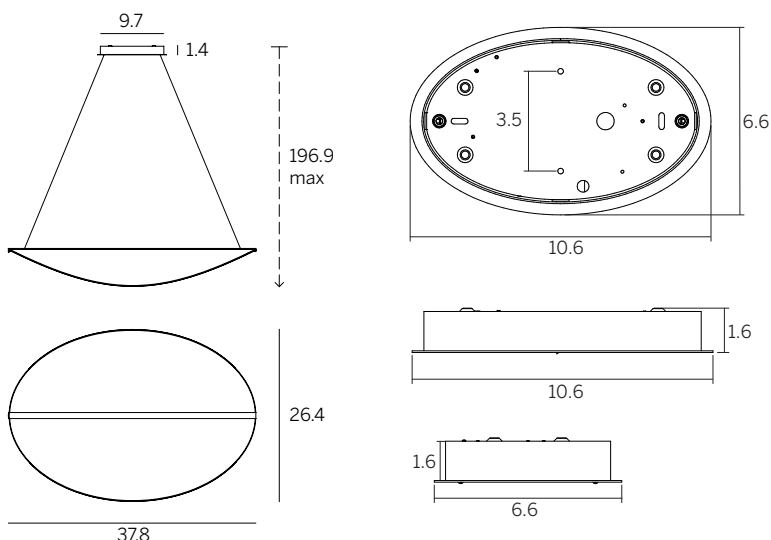

# Diphy 38 x 26

Translucent Decorative Pendant

Technical data	
Year Designed	2019
Type	Surface
Installation position	Ceiling
Environment	Indoor
Light Source	LED
Total Power	54 W
Delivered lumens	4760 lm
Voltage	120/277vac
CCT	3000 K
Standard Deviation of Color Matching	3 Step MacAdam
Color rendering index	90 Ra
IP	IP20
Direct mounting on normally flammable surfaces	Yes
Driver included	Yes
Dimmable	0-10V, 10%
Directional	No
Cable included	Yes
Cable length	197"
Type of light emission	Double emission
Net weight	10 lbs

Casing	
Material	Aluminum
Color	Embossed white RAL 9003
Finish	Coating
Diffuser	
Material	PMMA
Color	Transparent
Finish	Paint
Mounting Frame	
Material	Metal
Color	Embossed white RAL 9003
Finish	Coating
Item #	<b>E8169</b>