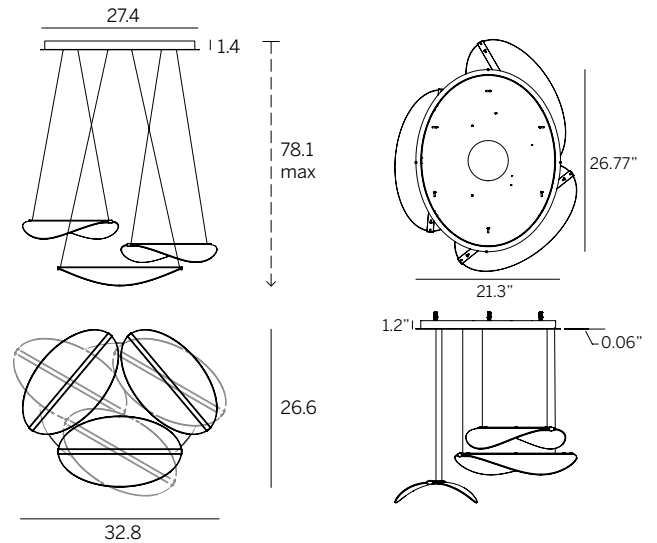

Diphy Multiple x 3

Translucent Decorative Pendant

Technical data	
Year Designed	2016
Type	Surface
Installation position	Ceiling
Environment	Indoor
Light Source	LED
Total Power	54 W
Delivered lumens	4760 lm
Voltage	120/277vac
CCT	3000 K
Standard Deviation of Color Matching	3 Step MacAdam
Color rendering index	90 Ra
IP	IP20
Direct mounting on normally flammable surfaces	Yes
Driver included	Integral
Dimmable	0-10V, 10%
Directional	Swivelling
Cable included	Yes
Cable length	78.7"
Type of light emission	Double emission
Net weight	19.9 lbs

Casing	
Material	Aluminum
Color	Embossed white RAL 9003
Finish	Coating
Diffuser	
Material	PMMA
Color	Transparent
Finish	Paint
Mounting Frame	
Material	Metal
Color	Embossed white RAL 9003
Finish	Coating
Item #	E8168