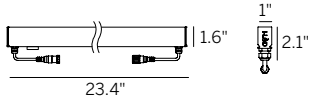

23.4" 6W CV

DRIVER OPTIONS (pick one)

Power supply options (remote only)

OT96-D010
Osram, 10% 0-10V dim,
96W, 24VDC, 120-277VAC,
supplied in a Dry location
enclosure

OT96-JBX
Osram, Non-dim,
96W, 24VDC,
120-277VAC,
Wet location