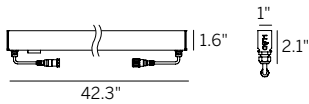

46.3" 12W CV

DRIVER OPTIONS (pick one)

Power supply options (remote only)

OT96-D010
Osram, 10% 0-10V dim,
96W, 24VDC, 120-277VAC,
supplied in a Dry location
enclosure

OT96-JBX
Osram, Non-dim
24VDC, 120-277VAC,
Wet location