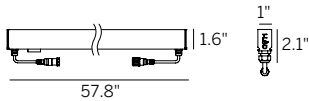

57.8" 15W CV