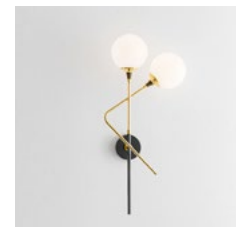

decorative

Updated 1.2024

IP44.DE

Solar

aqu

cherry bubbls solar

fil

lix spike solar

Megafono

Minibox

Minitopo

Topo

Valigia

Floor

Galassia

Topo

Triedro

Suspension

Galassia

Megafono

Sputnik

Trepìù

Wall/ceiling

Galassia

Lampiatta

Megafono

Minibox

Triedro

Interactive Overview

click images to open product pages