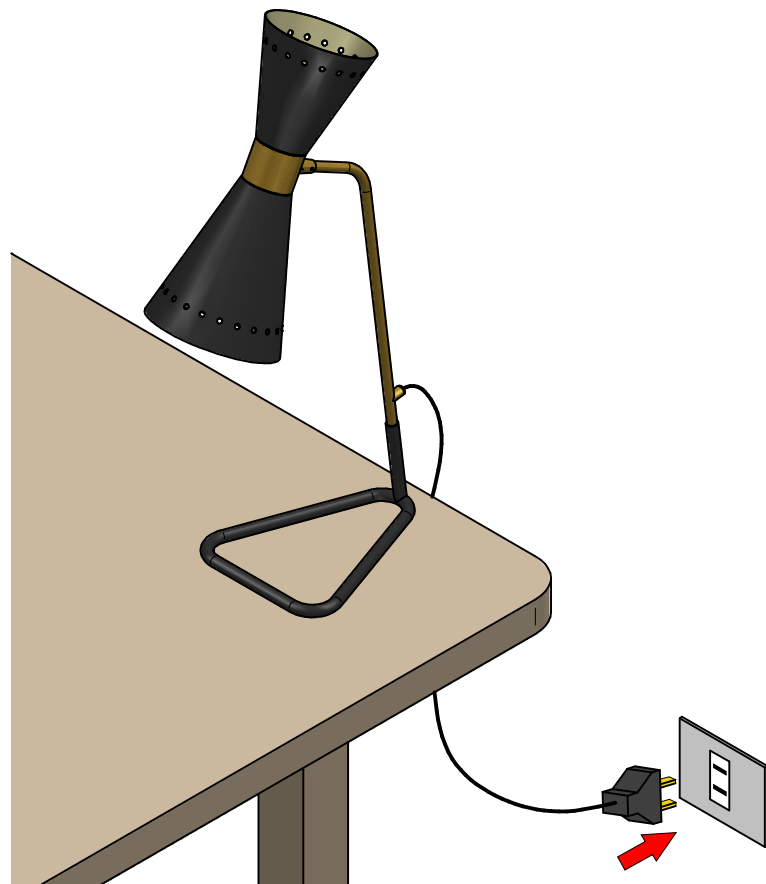

MEGAFONO
TABLE
FAMILY

 E9574

 E9575

WARNING:

INSTALL PRODUCT IN ACCORDANCE WITH LOCAL AND NATIONAL ELECTRICAL CODES BY A QUALIFIED ELECTRICIAN

WARNING:

FAILURE TO COMPLY WITH THE INSTALLATION INSTRUCTIONS MAY RESULT IN DEATH OR SEVERE INJURY.

WARNING:

READ ALL SAFETY INSTRUCTIONS INCLUDED WITH LUMINAIRE BEFORE INSTALLING LUMINAIRE. SAVE INSTRUCTIONS FOR FUTURE USE.

CAUTION:

THIS IS AN ELECTRONIC DEVICE. CARE MUST BE TAKEN DURING STORAGE AND HANDLING. STORE IN A CLEAN, COOL AND DRY LOCATION. ELECTROSTATIC DISCHARGE (ESD) CAN HARM THIS PRODUCT. AVOID STATIC DISCHARGE WHILE HANDLING THIS PRODUCT.

CAUTION:

INTER-LUX IS NOT RESPONSIBLE FOR THE STRUCTURAL INTEGRITY OF THE BUILDING TO SUPPORT THE LUMINAIRE. ADDITIONAL BACKING MAY BE REQUIRED.

LOCATE AND REVIEW ANY CONSTRUCTION PLANS AND INTER-LUX RECORD DRAWINGS FOR ALL FIXTURE RUNS. IT IS RECOMMENDED TO LOCATE AND LAY OUT ALL COMPONENTS FOR EACH FIXTURE "RUN". A FIXTURE RUN TYPICALLY CONSISTS OF JOINERS, LENGTHS OF HOUSING, AND ENDCAPS. BE SURE TO IDENTIFY ALL CORRECT LENGTHS FOR EACH FIXTURE RUN.