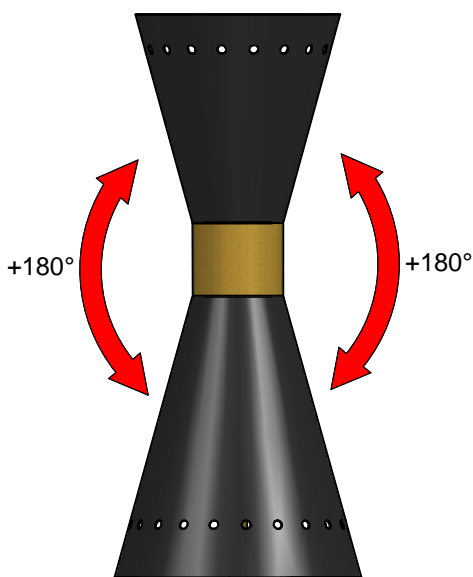

MEGAFONO
TABLE
FAMILY

 E9574

 E9575

WARNING:

INSTALL PRODUCT IN ACCORDANCE WITH LOCAL AND NATIONAL ELECTRICAL CODES BY A QUALIFIED ELECTRICIAN

WARNING:

FAILURE TO COMPLY WITH THE INSTALLATION INSTRUCTIONS MAY RESULT IN DEATH OR SEVERE INJURY.

CAUTION:

INTER-LUX IS NOT RESPONSIBLE FOR THE STRUCTURAL INTEGRITY OF THE BUILDING TO SUPPORT THE LUMINAIRE. ADDITIONAL BACKING MAY BE REQUIRED.

LOCATE AND REVIEW ANY CONSTRUCTION PLANS AND INTER-LUX RECORD DRAWINGS FOR ALL FIXTURE RUNS. IT IS RECOMMENDED TO LOCATE AND LAY OUT ALL COMPONENTS FOR EACH FIXTURE "RUN". A FIXTURE RUN TYPICALLY CONSISTS OF JOINERS, LENGTHS OF HOUSING, AND ENDCAPS. BE SURE TO IDENTIFY ALL CORRECT LENGTHS FOR EACH FIXTURE RUN.

ON - OFF

MEGAFONO
TABLE
FAMILY
 E9574

 E9575

THIS PRODUCT MUST BE INSTALLED IN ACCORDANCE WITH THE APPLICABLE INSTALLATION CODE BY A PERSON FAMILIAR WITH THE CONSTRUCTION AND OPERATION OF THE PRODUCT AND THE HAZARDS INVOLVED