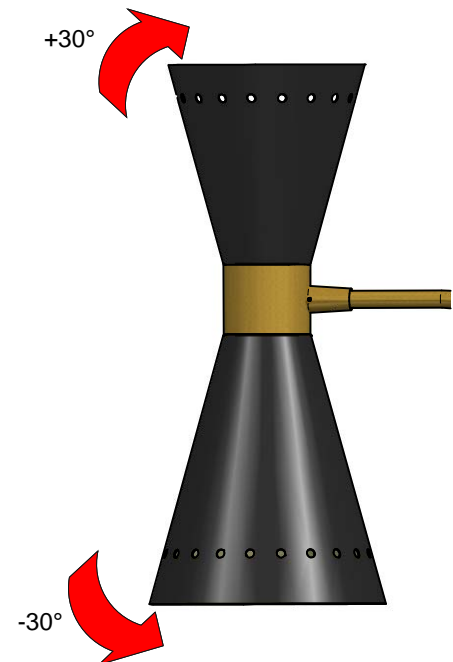

MEGAFONO
TABLE
FAMILY

 E9574

 E9575

WARNING:

INSTALL PRODUCT IN ACCORDANCE WITH LOCAL AND NATIONAL ELECTRICAL CODES BY A QUALIFIED ELECTRICIAN

WARNING:

FAILURE TO COMPLY WITH THE INSTALLATION INSTRUCTIONS MAY RESULT IN DEATH OR SEVERE INJURY.

CAUTION:

INTER-LUX IS NOT RESPONSIBLE FOR THE STRUCTURAL INTEGRITY OF THE BUILDING TO SUPPORT THE LUMINAIRE. ADDITIONAL BACKING MAY BE REQUIRED.

LOCATE AND REVIEW ANY CONSTRUCTION PLANS AND INTER-LUX RECORD DRAWINGS FOR ALL FIXTURE RUNS. IT IS RECOMMENDED TO LOCATE AND LAY OUT ALL COMPONENTS FOR EACH FIXTURE "RUN". A FIXTURE RUN TYPICALLY CONSISTS OF JOINERS, LENGTHS OF HOUSING, AND ENDCAPS. BE SURE TO IDENTIFY ALL CORRECT LENGTHS FOR EACH FIXTURE RUN.

ON - OFF

MEGAFONO
TABLE
FAMILY
 E9574

 E9575

THIS PRODUCT MUST BE INSTALLED IN ACCORDANCE WITH THE APPLICABLE INSTALLATION CODE BY A PERSON FAMILIAR WITH THE CONSTRUCTION AND OPERATION OF THE PRODUCT AND THE HAZARDS INVOLVED