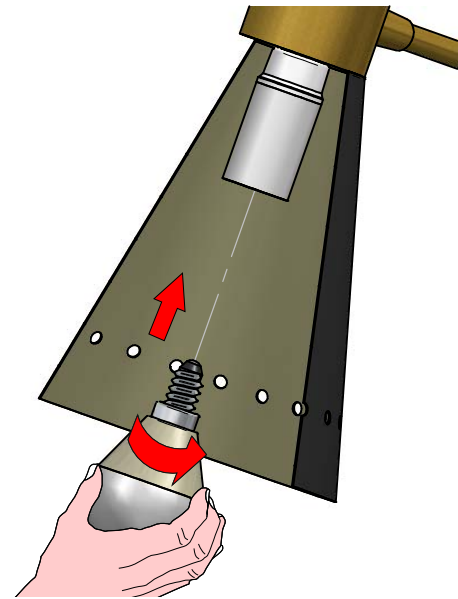

WARNING:

READ ALL SAFETY INSTRUCTIONS INCLUDED WITH LUMINAIRE BEFORE INSTALLING LUMINAIRE. SAVE INSTRUCTIONS FOR FUTURE USE.

CAUTION:

THIS IS AN ELECTRONIC DEVICE. CARE MUST BE TAKEN DURING STORAGE AND HANDLING. STORE IN A CLEAN, COOL AND DRY LOCATION. ELECTROSTATIC DISCHARGE (ESD) CAN HARM THIS PRODUCT. AVOID STATIC DISCHARGE WHILE HANDLING THIS PRODUCT.

CAUTION:

INTER-LUX IS NOT RESPONSIBLE FOR THE STRUCTURAL INTEGRITY OF THE BUILDING TO SUPPORT THE LUMINAIRE. ADDITIONAL BACKING MAY BE REQUIRED.

LOCATE AND REVIEW ANY CONSTRUCTION PLANS AND INTER-LUX RECORD DRAWINGS FOR ALL FIXTURE RUNS. IT IS RECOMMENDED TO LOCATE AND LAY OUT ALL COMPONENTS FOR EACH FIXTURE "RUN". A FIXTURE RUN TYPICALLY CONSISTS OF JOINERS, LENGTHS OF HOUSING, AND ENDCAPS. BE SURE TO IDENTIFY ALL CORRECT LENGTHS FOR EACH FIXTURE RUN.

ON - OFF

MEGAFONO
TABLE
FAMILY
 E9574

 E9575

THIS PRODUCT MUST BE INSTALLED IN ACCORDANCE WITH THE APPLICABLE INSTALLATION CODE BY A PERSON FAMILIAR WITH THE CONSTRUCTION AND OPERATION OF THE PRODUCT AND THE HAZARDS INVOLVED