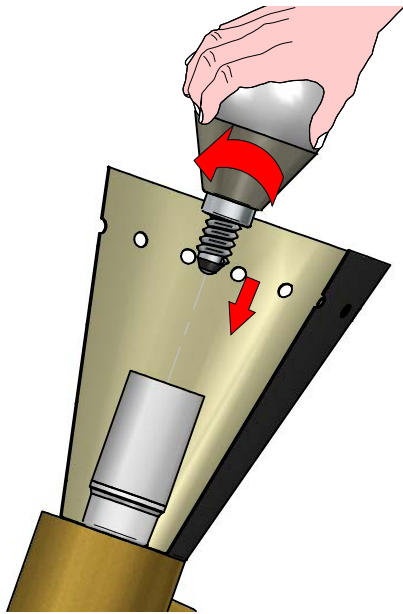

MEGAFONO
TABLE
FAMILY

 E9574

 E9575

WARNING:

INSTALL PRODUCT IN ACCORDANCE WITH LOCAL AND NATIONAL ELECTRICAL CODES BY A QUALIFIED ELECTRICIAN

WARNING:

FAILURE TO COMPLY WITH THE INSTALLATION INSTRUCTIONS MAY RESULT IN DEATH OR SEVERE INJURY.

WARNING:

READ ALL SAFETY INSTRUCTIONS INCLUDED WITH LUMINAIRE BEFORE INSTALLING LUMINAIRE. SAVE INSTRUCTIONS FOR FUTURE USE.

CAUTION:

THIS IS AN ELECTRONIC DEVICE. CARE MUST BE TAKEN DURING STORAGE AND HANDLING. STORE IN A CLEAN, COOL AND DRY LOCATION. ELECTROSTATIC DISCHARGE (ESD) CAN HARM THIS PRODUCT. AVOID STATIC DISCHARGE WHILE HANDLING THIS PRODUCT.

CAUTION:

INTER-LUX IS NOT RESPONSIBLE FOR THE STRUCTURAL INTEGRITY OF THE BUILDING TO SUPPORT THE LUMINAIRE. ADDITIONAL BACKING MAY BE REQUIRED.

LOCATE AND REVIEW ANY CONSTRUCTION PLANS AND INTER-LUX RECORD DRAWINGS FOR ALL FIXTURE RUNS. IT IS RECOMMENDED TO LOCATE AND LAY OUT ALL COMPONENTS FOR EACH FIXTURE "RUN". A FIXTURE RUN TYPICALLY CONSISTS OF JOINERS, LENGTHS OF HOUSING, AND ENDCAPS. BE SURE TO IDENTIFY ALL CORRECT LENGTHS FOR EACH FIXTURE RUN.

ON - OFF

MEGAFONO
TABLE
FAMILY
 E9574

 E9575

THIS PRODUCT MUST BE INSTALLED IN ACCORDANCE WITH THE APPLICABLE INSTALLATION CODE BY A PERSON FAMILIAR WITH THE CONSTRUCTION AND OPERATION OF THE PRODUCT AND THE HAZARDS INVOLVED