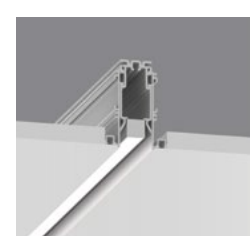

20 Linear Wall Wash Semi-Recessed Plaster Trim

20 Linear Recessed Regressed

20 Linear Recessed Flush