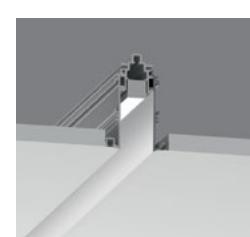

## 20 Linear

0.7"

20 Linear Recessed

20 Linear Surface

20 Linear Suspended

20 Linear Direct/Indirect Suspended

20 Linear Direct/Indirect Surface Wall Mount

20 Linear Wash Light Recessed

20 Linear Wall Wash Surface

20 Linear Wall Wash Suspended

20 Linear Wall Wash Semi-Recessed Plaster Trim

20 Linear Recessed Flush

20 Linear Recessed Regressed

20 Linear Perimeter Flush

20 Linear Perimeter Regressed