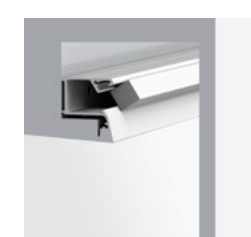

20 Linear Under Cabinet

20 Linear Mini Z Cove