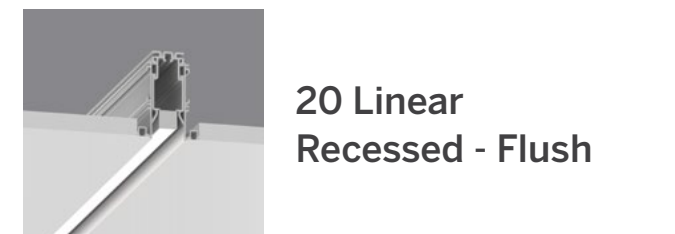

Downlights

1.5" ProTools Downlights

3" ProTools Downlights

2.4" GDL Downlights

4" ProTools Downlights

2.4" Washlights

20 Linear

20 Linear (0.7")