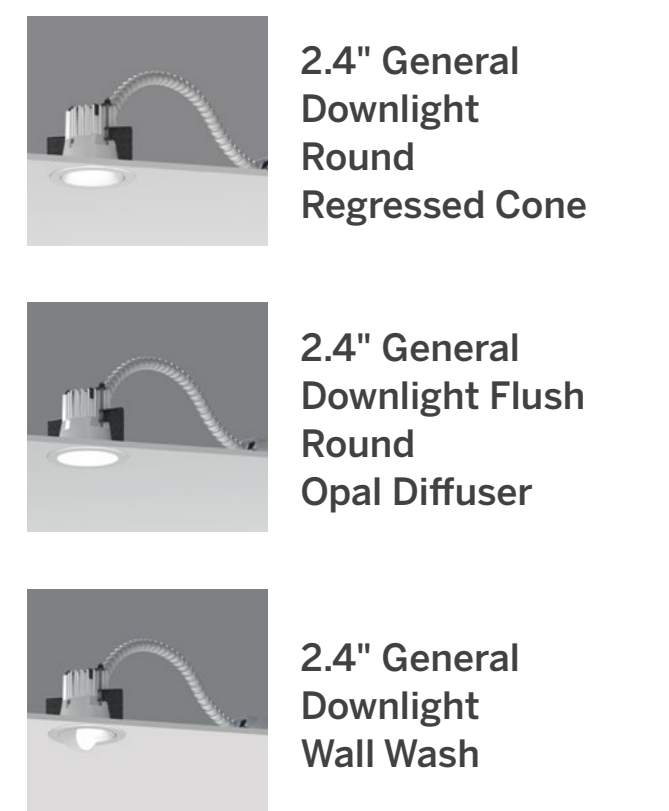

Downlights

1.5" ProTools Downlights

3" ProTools Downlights

2.4" GDL Downlights

4" ProTools Downlights

2.4" Washlights

20 Linear

20 Linear (0.7")

Linear

ProTools 60 Linear (2.4")

60 Linear (2.4")

Coves / Perimeter

Coves

Perimeter