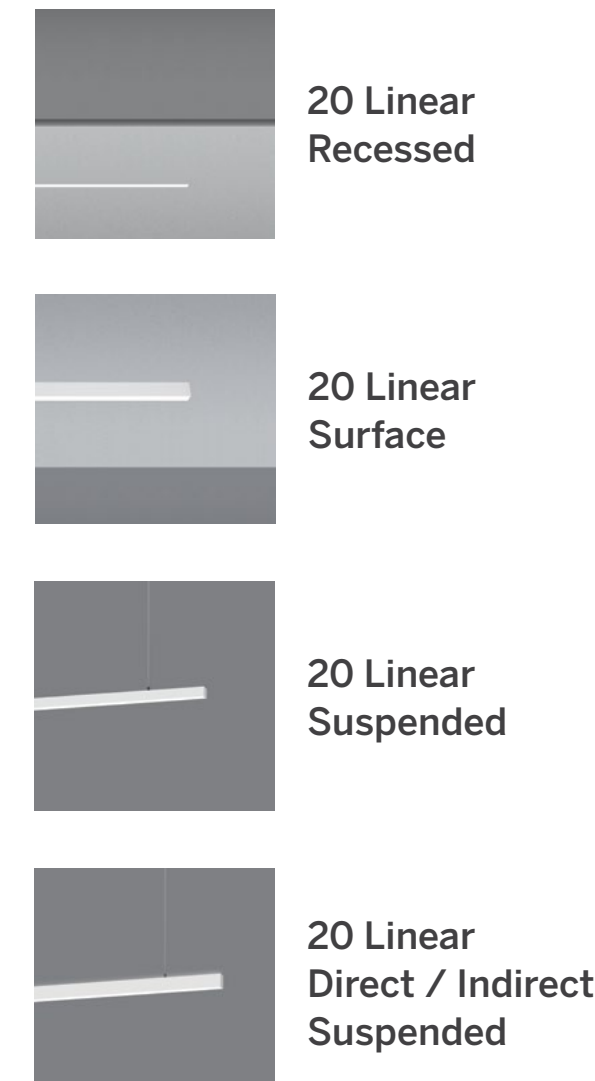

Downlights

1.5" ProTools Downlights

3" ProTools Downlights

2.4" GDL Downlights

4" ProTools Downlights

2.4" Washlights

20 Linear

20 Linear (0.7")

Linear

ProTools 60 Linear (2.4")

60 Linear (2.4")

Coves / Perimeter

Coves

Perimeter