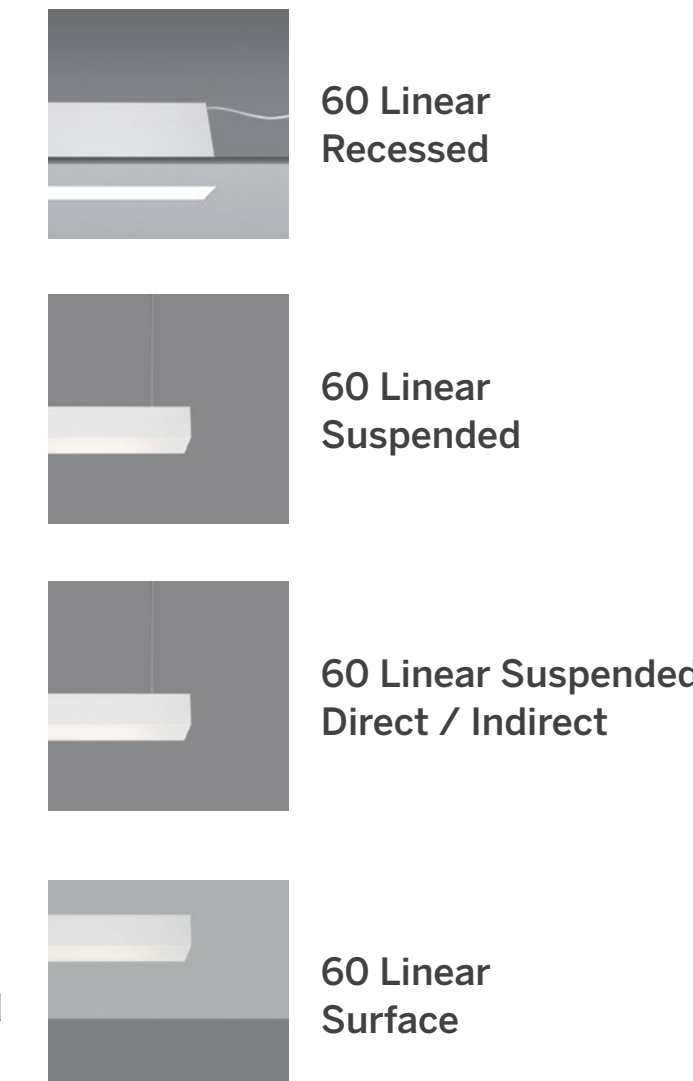

Downlights

1.5" ProTools Downlights

3" ProTools Downlights

2.4" GDL Downlights

4" ProTools Downlights

2.4" Washlights

20 Linear

20 Linear (0.7")

Linear

ProTools 60 Linear (2.4")

60 Linear (2.4")

Coves / Perimeter

Coves

Perimeter