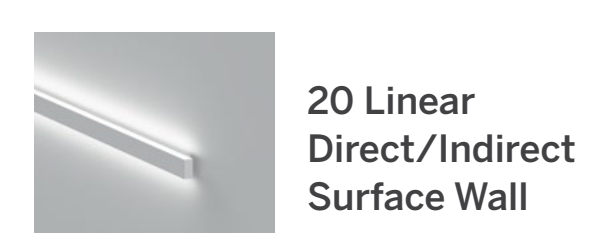

Downlights

1.5" ProTools Downlights

3" ProTools Downlights

2.4" GDL Downlights

4" ProTools Downlights

2.4" Washlights

20 Linear

20 Linear (0.7")