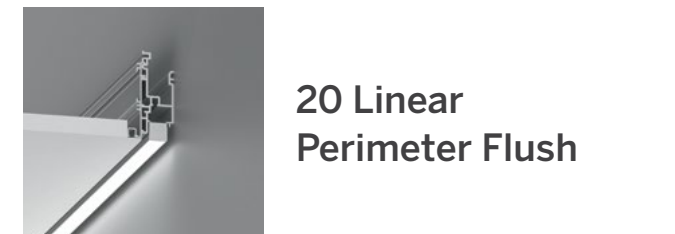

Downlights

1.5" ProTools Downlights

3" ProTools Downlights

2.4" GDL Downlights

4" ProTools Downlights

2.4" Washlights

20 Linear

20 Linear (0.7")