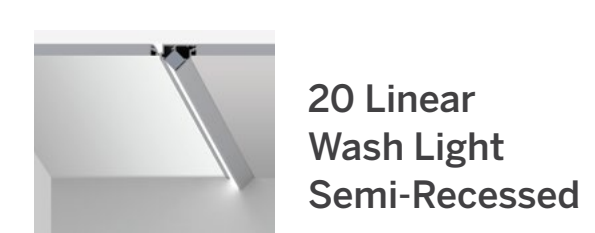

Downlights

1.5" ProTools Downlights

3" ProTools Downlights

2.4" GDL Downlights

4" ProTools Downlights

2.4" Washlights

20 Linear

20 Linear (0.7")