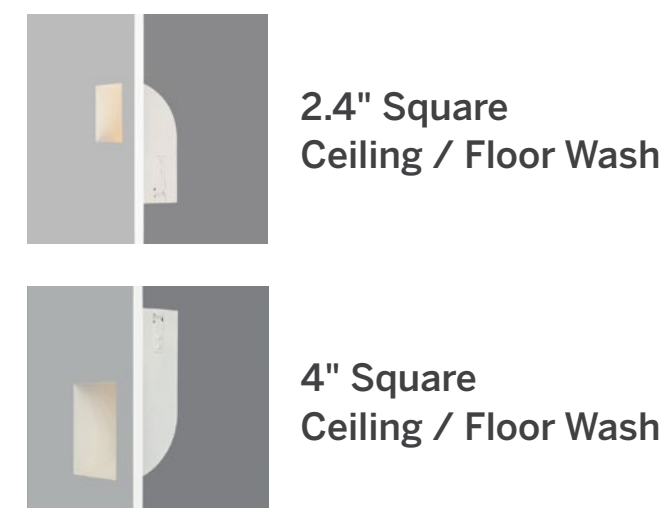

Downlights

1.5" ProTools Downlights

3" ProTools Downlights

2.4" GDL Downlights

4" ProTools Downlights

2.4" Washlights

20 Linear

20 Linear (0.7")

Linear

ProTools 60 Linear (2.4")

60 Linear (2.4")

Coves / Perimeter

Coves

Perimeter