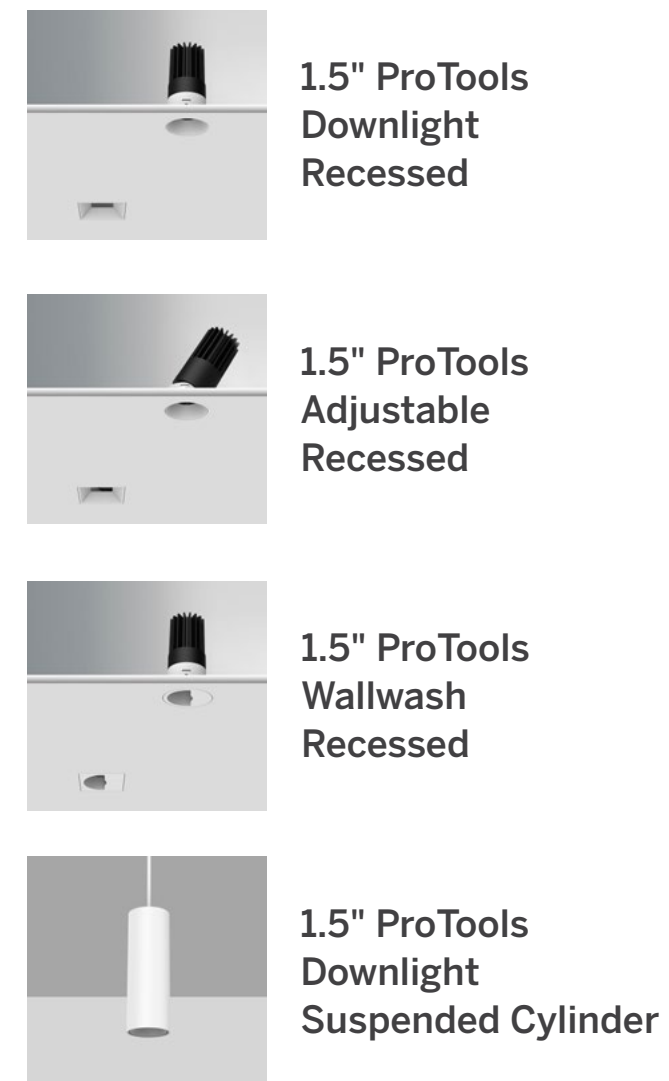

Downlights

1.5" ProTools Downlights

3" ProTools Downlights

2.4" GDL Downlights

4" ProTools Downlights

2.4" Washlights

20 Linear

20 Linear (0.7")

Linear

ProTools 60 Linear (2.4")

60 Linear (2.4")

Coves / Perimeter

Coves

Perimeter