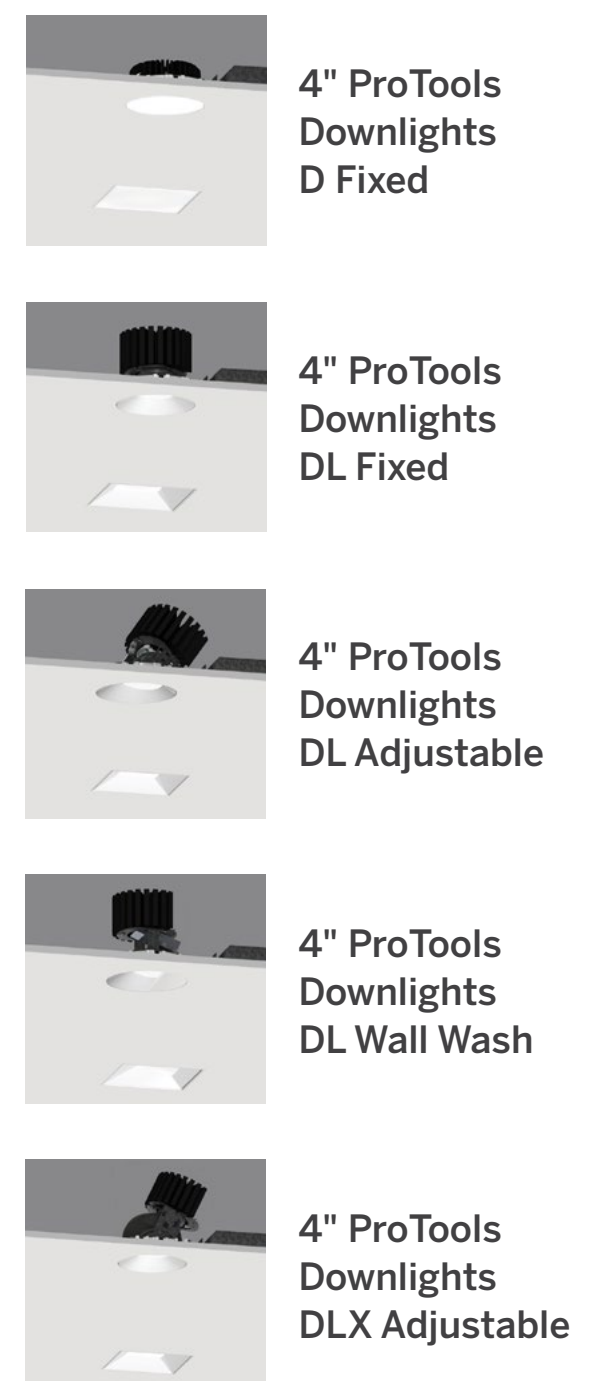

Downlights

1.5" ProTools Downlights

3" ProTools Downlights

2.4" GDL Downlights

4" ProTools Downlights

2.4" Washlights

20 Linear

20 Linear (0.7")

Linear

ProTools 60 Linear (2.4")

60 Linear (2.4")

Coves / Perimeter

Coves

Perimeter