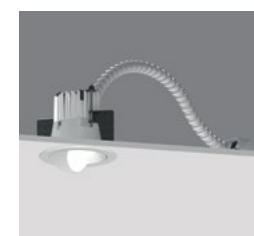

1.5" ProTools Wallwash Round Recessed

1.5" ProTools Downlight Round Suspended Cylinder

2.4" General Downlight (GDL)

2.4" General Downlight Round Flush Diffuser

2.4" General Downlight Round Regressed Cone

2.4" General Downlight Wall Wash