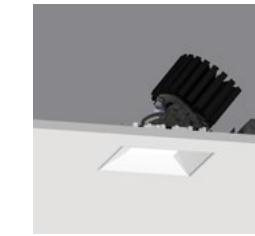

4" ProTools D Downlight Round Regressed Cone Cover

4" ProTools D Downlight Square Regressed Pinhole Cover

4" ProTools D Downlight Round Regressed Pinhole Cover

4" ProTools Downlight DL*

4" ProTools DL Adjustable Square Regressed Cone Cover

4" ProTools DL Adjustable Round Regressed Cone Cover

4" ProTools DL Adjustable Square Regressed Pinhole Cover

4" ProTools DL Adjustable Round Regressed Pinhole Cover

4" ProTools DL Adjustable Square Asymmetric Cover