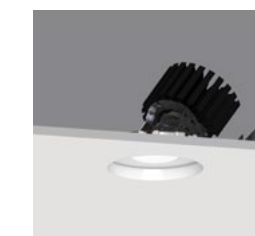

4" ProTools D Downlight Round Regressed Cone Cover

4" ProTools D Downlight Square Regressed Pinhole Cover

4" ProTools D Downlight Round Regressed Pinhole Cover

4" ProTools Downlight DL*

4" ProTools DL Adjustable Square Regressed Cone Cover

4" ProTools DL Adjustable Round Regressed Cone Cover

4" ProTools DL Adjustable Square Regressed Pinhole Cover

4" ProTools DL Adjustable Round Regressed Pinhole Cover

4" ProTools DL Adjustable Square Asymmetric Cover