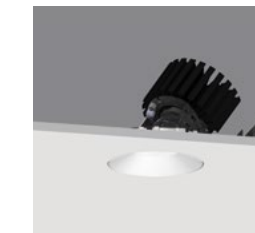

4" ProTools D Downlight Round Regressed Cone Cover

4" ProTools D Downlight Square Regressed Pinhole Cover

4" ProTools D Downlight Round Regressed Pinhole Cover

4" ProTools Downlight DL*

4" ProTools DL Adjustable Square Regressed Cone Cover

4" ProTools DL Adjustable Round Regressed Cone Cover

4" ProTools DL Adjustable Square Regressed Pinhole Cover

4" ProTools DL Adjustable Round Regressed Pinhole Cover

4" ProTools DL Adjustable Square Asymmetric Cover