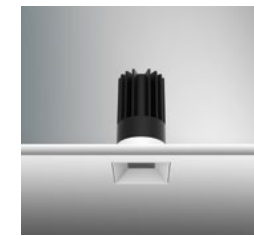

1.5" ProTools Downlight*

1.5" ProTools Downlight Square Recessed

1.5" ProTools Downlight Round Recessed

1.5" ProTools Adjustable Square Recessed

1.5" ProTools Adjustable Round Recessed

1.5" ProTools Wallwash Square Recessed

1.5" ProTools Wallwash Round Recessed

1.5" ProTools Downlight Round Suspended Cylinder

2.4" General Downlight (GDL)

2.4" General Downlight Round Flush Diffuser

2.4" General Downlight Round Regressed Cone

2.4" General Downlight Wall Wash