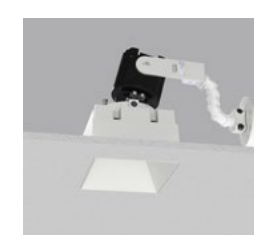

3" ProTools Adjustable Round Recessed