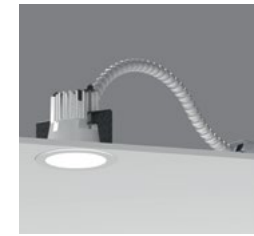

1.5" ProTools Wallwash Round Recessed

1.5" ProTools Downlight Round Suspended Cylinder

2.4" General Downlight (GDL)

2.4" General Downlight Round Flush Diffuser

2.4" General Downlight Round Regressed Cone

2.4" General Downlight Wall Wash