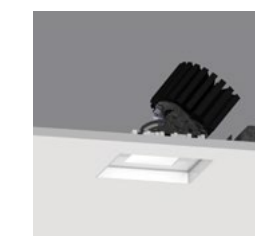

4" ProTools D Downlight Round Regressed Cone Cover

4" ProTools D Downlight Square Regressed Pinhole Cover

4" ProTools D Downlight Round Regressed Pinhole Cover

4" ProTools Downlight DL*

4" ProTools DL Adjustable Square Regressed Cone Cover

4" ProTools DL Adjustable Round Regressed Cone Cover

4" ProTools DL Adjustable Square Regressed Pinhole Cover

4" ProTools DL Adjustable Round Regressed Pinhole Cover

4" ProTools DL Adjustable Square Asymmetric Cover