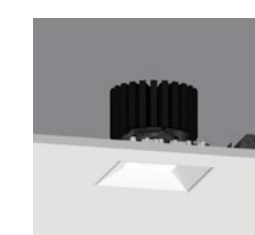

4" ProTools DL Downlight Round Regressed Cone Cover