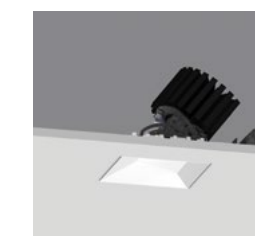

4" ProTools D Downlight Round Regressed Cone Cover

4" ProTools D Downlight Square Regressed Pinhole Cover

4" ProTools D Downlight Round Regressed Pinhole Cover

4" ProTools Downlight DL*

4" ProTools DL Adjustable Square Regressed Cone Cover

4" ProTools DL Adjustable Round Regressed Cone Cover

4" ProTools DL Adjustable Square Regressed Pinhole Cover

4" ProTools DL Adjustable Round Regressed Pinhole Cover

4" ProTools DL Adjustable Square Asymmetric Cover